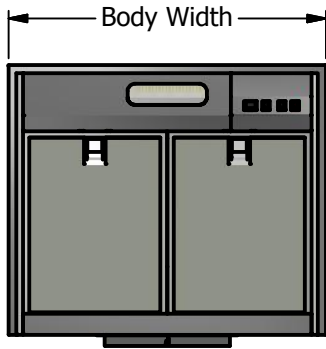

Standard outlets are shown on back ducted models. outlet can be repositioned to suit.

Can be Either Top or Back Ducted.

Minimum Height - 400mm.

Maximum Height - 1450mm.

All-thread rods are supplied with this hood for extra support.

LED Lights and Nightlight. Electrical connection is to be at the junction box inside the rangehood.

Model	Body Width	Fixing Centres	Lights	Light Centres	Filters	Filter size	No Fan
BRH 600L-1	600mm	500mm	1	Centre	2	272 x 355mm	1
BRH 900L-1	900mm	800mm	2	525mm	2	422 x 355mm	1
BRH 900L-2	900mm	800mm	2	525mm	2	422 x 355mm	2
BRH 1000L-2	1000mm	800mm	2	525mm	2	422 x 355mm	2
BRH 1200L-2	1200mm	950mm	2	647.5mm	4	272 x 355mm	2