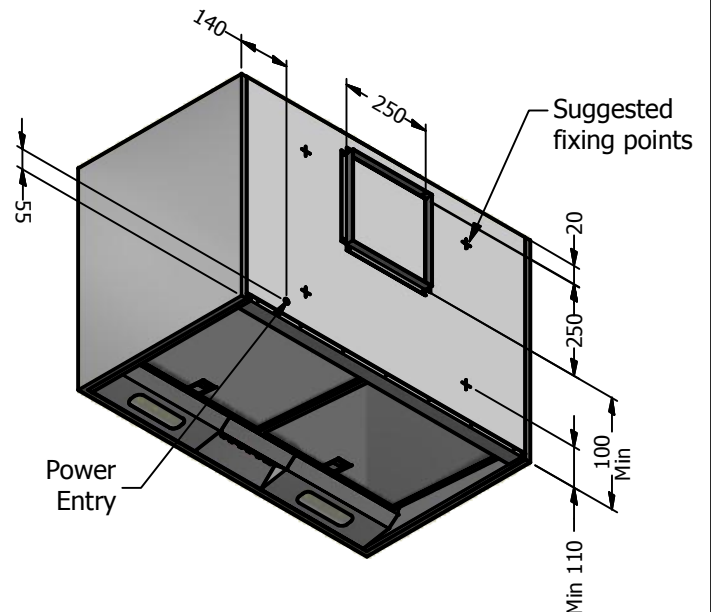

Standard outlets are shown on back ducted models. outlet can be repositioned to suit.

Can be Either Top or Back Ducted.

Minimum Height - 400mm.

Maximum Height - 1450mm.

All-thread rods are supplied with this hood for extra support.

LED Lights and Nightlight. Electrical connection is to be at the junction box inside the rangehood.

Model	Body Width	Fixing Centres	Lights	Light Centres	Filters	Filter size	No Fan
BRH 600L-1	600mm	500mm	1	Centre	2	272 x 355mm	1
BRH 900L-1	900mm	800mm	2	525mm	2	422 x 355mm	1
BRH 900L-2	900mm	800mm	2	525mm	2	422 x 355mm	2
BRH 1000L-2	1000mm	800mm	2	525mm	2	422 x 355mm	2
BRH 1200L-2	1200mm	950mm	2	647.5mm	4	272 x 355mm	2