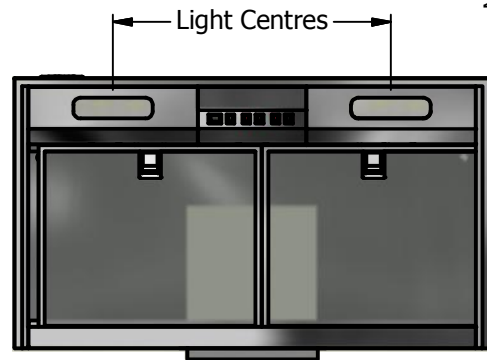

Standard outlets are shown on back ducted models. outlet can be repositioned to suit.

Can be Either Top or Back Ducted.

Minimum Height - 400mm.

Maximum Height - 1450mm.

All-thread rods are supplied with this hood for extra support.

LED Lights and Nightlight. Electrical connection is to be at the junction box inside the rangehood.

Model	Body Width	Fixing Centres	Lights	Light Centres	Filters	Filter size	No Fan
BRH 600L-1	600mm	500mm	1	Centre	2	272 x 355mm	1
BRH 900L-1	900mm	800mm	2	525mm	2	422 x 355mm	1
BRH 900L-2	900mm	800mm	2	525mm	2	422 x 355mm	2
BRH 1000L-2	1000mm	800mm	2	525mm	2	422 x 355mm	2
BRH 1200L-2	1200mm	950mm	2	647.5mm	4	272 x 355mm	2