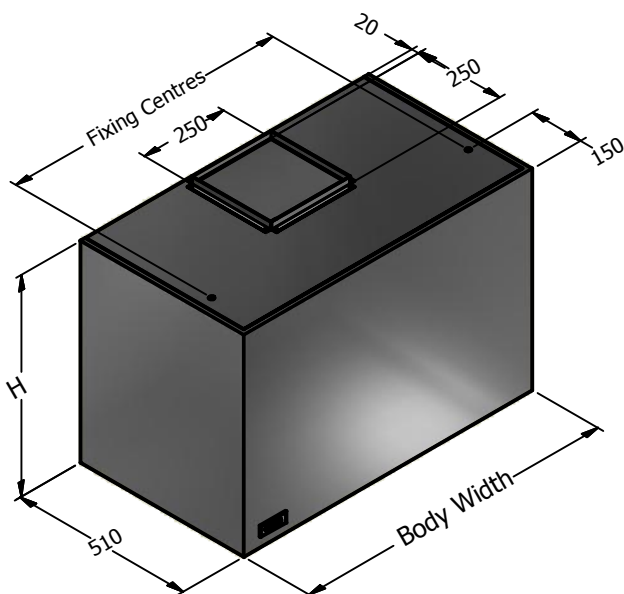

Standard outlets are shown on back ducted models. outlet can be repositioned to suit.

Can be Either Top or Back Ducted.

Minimum Height - 400mm.

Maximum Height - 1450mm.

All-thread rods are supplied with this hood for extra support.

LED Lights and Nightlight. Electrical connection is to be at the junction box inside the rangehood.

Model	Body Width	Fixing Centres	Lights	Light Centres	Filters	Filter size	No Fan
BRH 600L-1	600mm	500mm	1	Centre	2	272 x 355mm	1
BRH 900L-1	900mm	800mm	2	525mm	2	422 x 355mm	1
BRH 900L-2	900mm	800mm	2	525mm	2	422 x 355mm	2
BRH 1000L-2	1000mm	800mm	2	525mm	2	422 x 355mm	2
BRH 1200L-2	1200mm	950mm	2	647.5mm	4	272 x 355mm	2