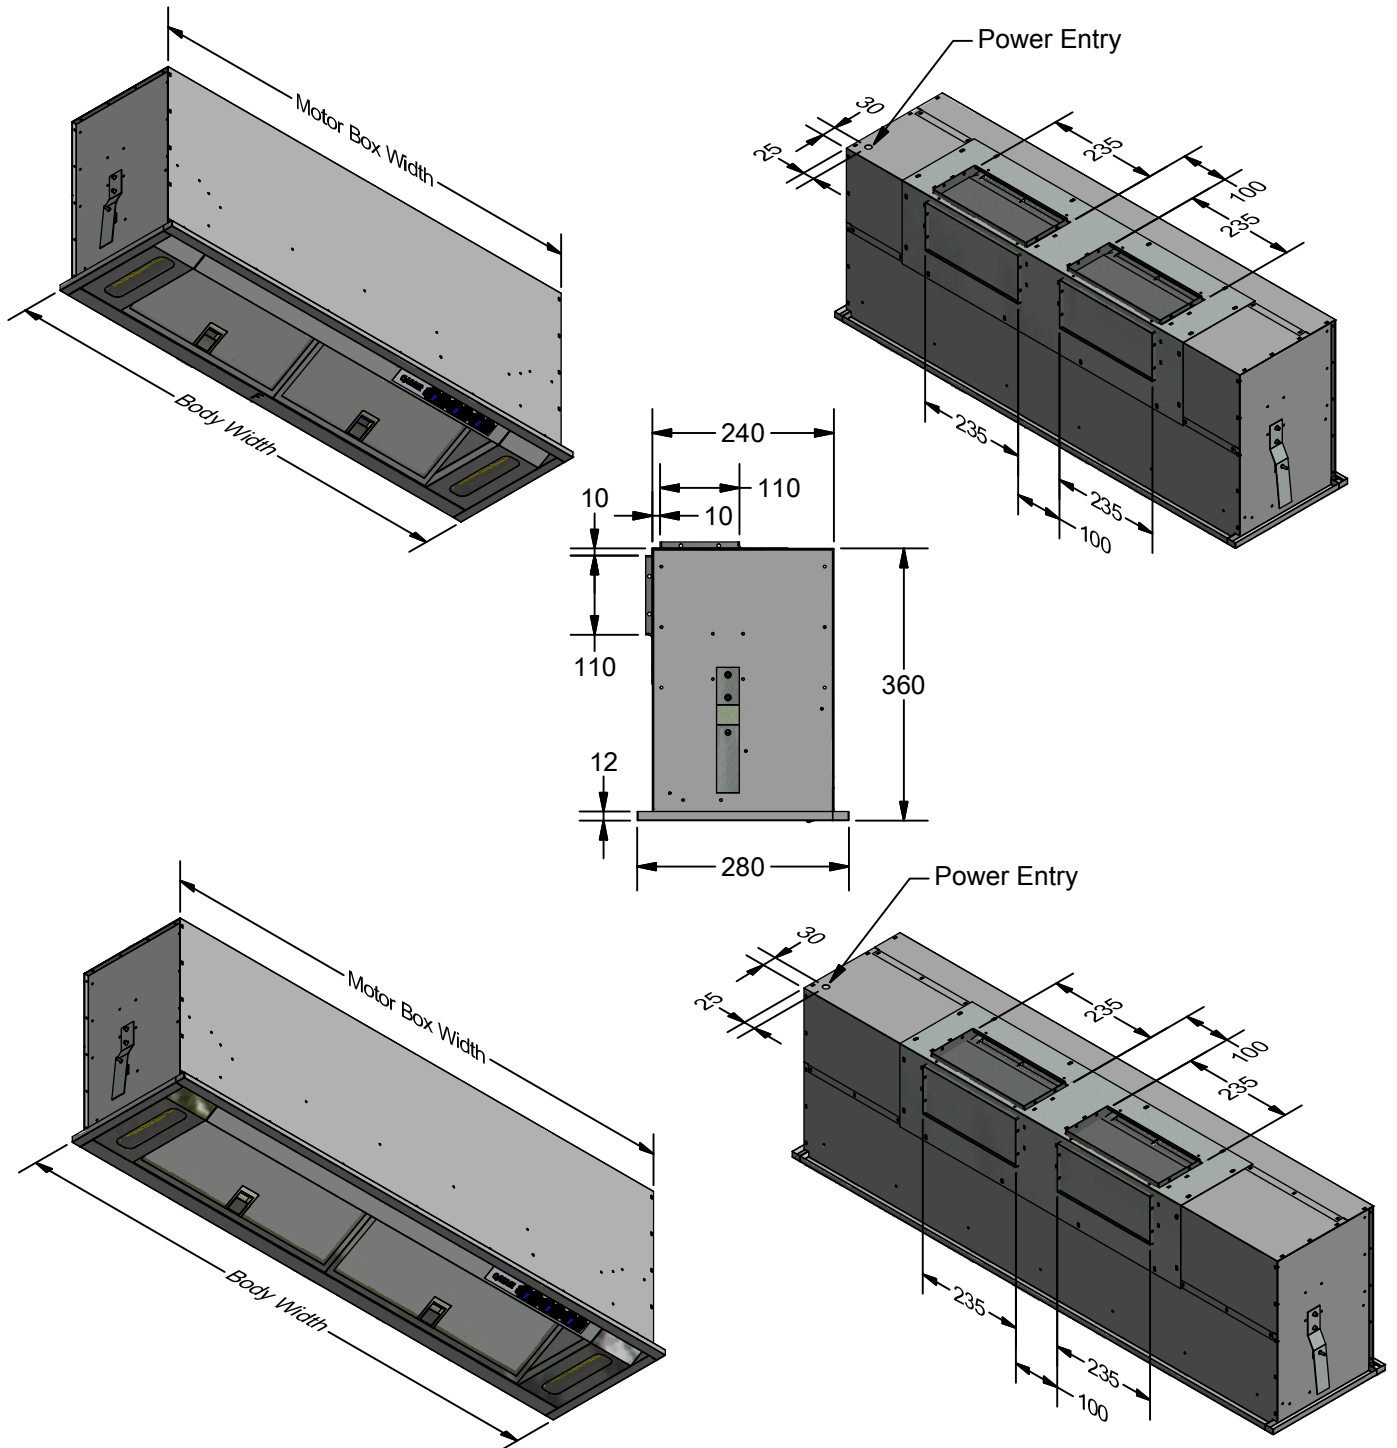

Model	NDCH 90L-1	NDCH 90L-2	Model	NDCH 90L-1	NDCH 90L-2
Body Width	900mm	900mm	Filter Size	340mm x 260mm	340mm x 260mm
Motor Box / Flue Width	880mm	880mm	Conversion Top/Back Back/Top	YES	YES
Motor Qty	1	2	Electrical Connection	10 Amp Lead	10 Amp Lead
LED Light	Cool	Cool	Minimum Height (H =)	N/A	N/A
Nightlight	YES	YES	Maximum Height (H =)	N/A	N/A
Light Qty	2	2	PowderKote® Available	N/A	N/A
Light Centres	770mm	770mm	All-thread Fixing Centres	N/A	N/A
Filter Qty	2	2	Corner Type	Square	Square
			Condari Pty Ltd.	Version: A 07/05/2014	Page 1 of 2

Model	NDCH 100L-2	NDCH 120L-2	Model	NDCH 100L-2	NCH 120L-2
Body Width	1000mm	120mm	Filter Size	379mm x 260mm	479mm x 260mm
Motor Box / Flue Width	980mm	1180mm	Conversion Top/Back Back/Top	YES	YES
Motor Qty	2	2	Electrical Connection	10 Amp Lead	10 Amp Lead
LED Light	Cool	Cool	Minimum Height (H =)	N/A	N/A
Nightlight	YES	YES	Maximum Height (H =)	N/A	N/A
Light Qty	2	2	PowderKote® Available	N/A	N/A
Light Centres	860mm	1060mm	All-thread Fixing Centres	N/A	N/A
Filter Qty	2	2	Corner Type	Square	Square
			Condari Pty Ltd.	Version: A 07/05/2014	Page 2 of 2