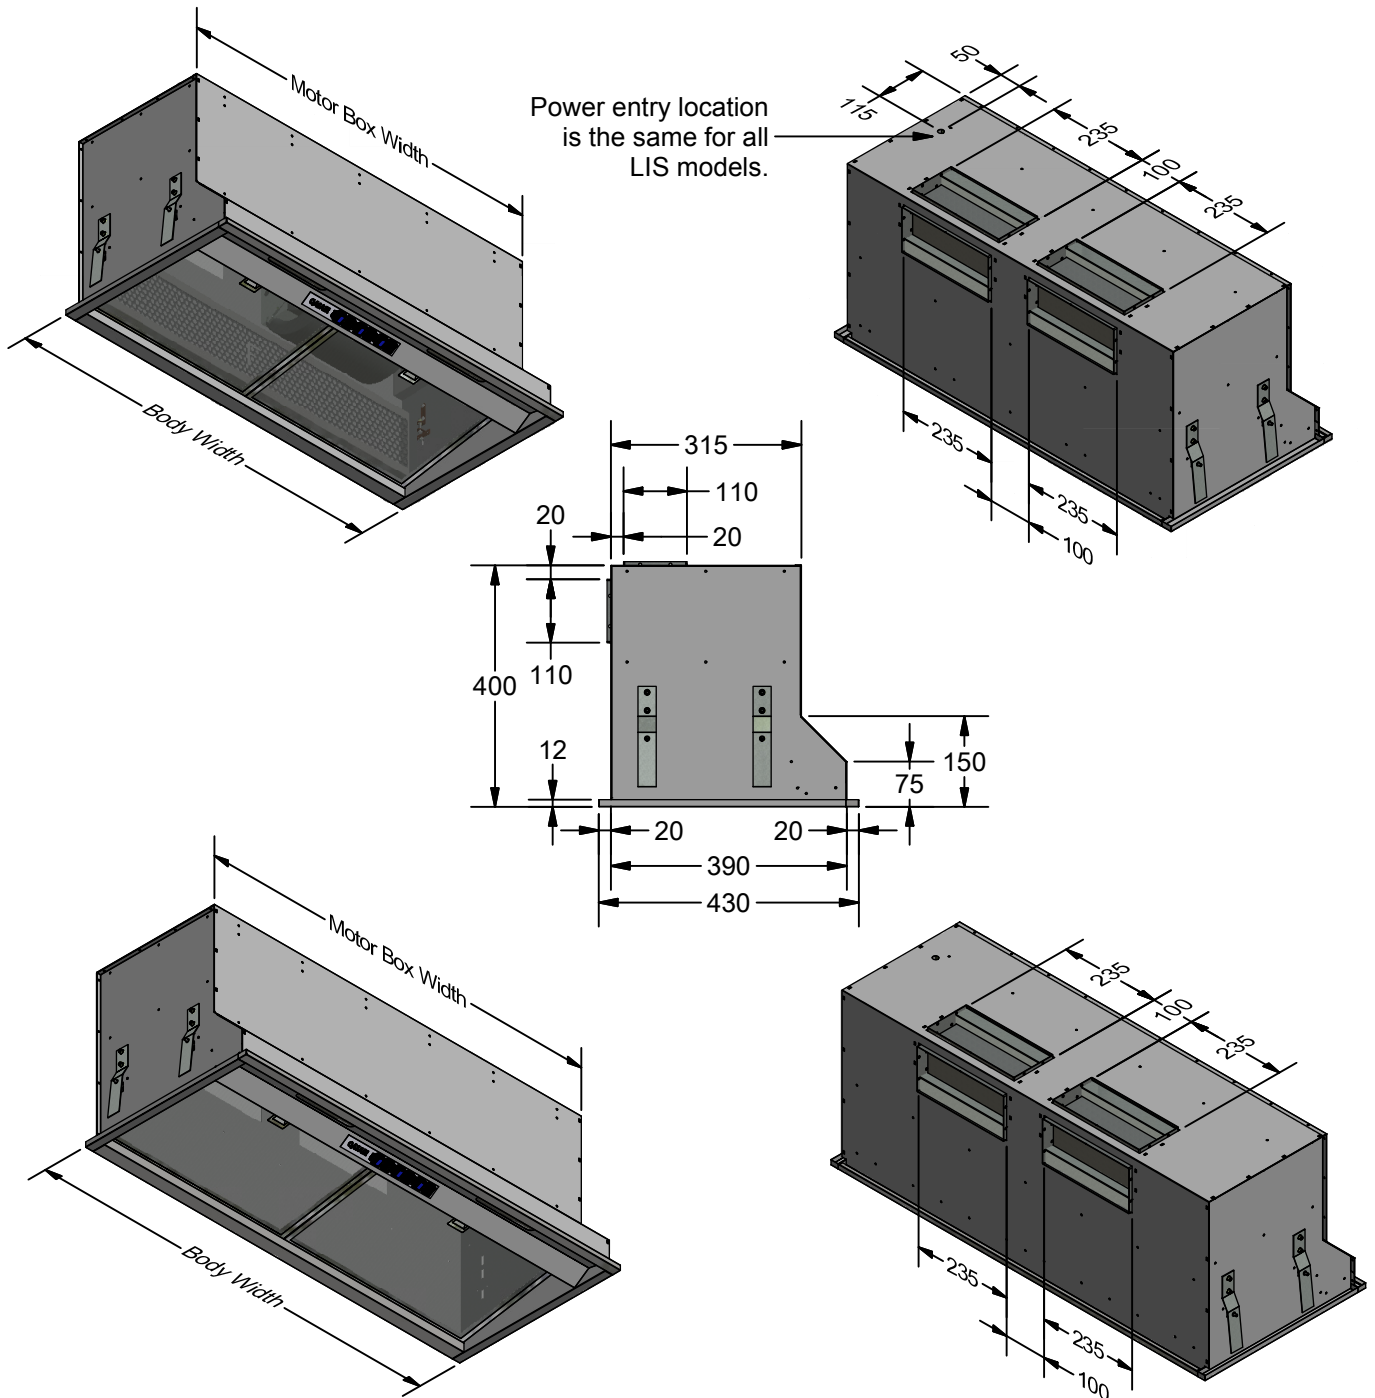

Model	LIS 500L-1	LIS 800L-1	LIS 800L-2	Model	LIS 500L-1	LIS 800L-1	LIS 800L-2
Body Width	500mm	800mm	800mm	Filter Size	459mm x 290mm	379mm x 290mm	379mm x 290mm
Motor Box / Flue Width	480mm	780mm	780mm	Conversion Top/Back Back/Top	YES	YES	YES
Motor Qty	1	1	2	Electrical Connection	10 Amp Lead	10 Amp Lead	10 Amp Lead
LED Light	Cool	Cool	Cool	Minimum Height (H =)	N/A	N/A	N/A
Nightlight	YES	YES	YES	Maximum Height (H =)	N/A	N/A	N/A
Light Qty	1	2	2	PowderKote® Available	N/A	N/A	N/A
Light Centres	Centre	380mm	380mm	All-thread Fixing Centres	N/A	N/A	N/A
Filter Qty	1	2	2	Corner Type	Square	Square	Square
				Condari Pty Ltd.	Version: B 03/12/2014F		Page 1 of 3

Model	LIS 900L-2	LIS 1000L-2	Model	LIS 900L-2	LIS 1000L-2
Body Width	900mm	1000mm	Filter Size	424mm x 290mm	479mm x 290mm
Motor Box / Flue Width	870mm	980mm	Conversion Top/Back Back/Top	YES	YES
Motor Qty	2	2	Electrical Connection	10 Amp Lead	10 Amp Lead
LED Light	Cool	Cool	Minimum Height (H =)	N/A	N/A
Nightlight	YES	YES	Maximum Height (H =)	N/A	N/A
Light Qty	2	2	PowderKote® Available All-thread Fixing Centres	N/A	N/A
Light Centres	424mm	480mm	Corner Type	Square	Square
Filter Qty	2	2	Condari Pty Ltd. Version: B 03/12/2014F Page 2 of 3		

Power entry location is the same for all LIS models.

Model	LIS 1200L-2	LIS 1200L-3	LIS 1500L-3	Model	LIS 1200L-2	LIS 1200L-3	LIS 1500L-3
Body Width	1200mm	1200mm	1500mm	Filter Size	290mm x 290mm	290mm x 290mm	365mm x 290mm
Motor Box / Flue Width	1180mm	1180mm	1480mm	Conversion Top/Back Back/Top	YES	YES	YES
Motor Qty	2	3	3	Electrical Connection	10 Amp Lead	10 Amp Lead	10 Amp Lead
LED Light	Cool	Cool	Cool	Minimum Height (H =)	N/A	N/A	N/A
Nightlight	YES	YES	YES	Maximum Height (H =)	N/A	N/A	N/A
Light Qty	2	2	3	PowderKote® Available	N/A	N/A	N/A
Light Centres	580mm	580mm	452mm	All-thread Fixing Centres	N/A	N/A	N/A
Filter Qty	4	4	4	Corner Type	Square	Square	Square
				Condari Pty Ltd.	Version: B 03/12/2014F		Page 3 of 3