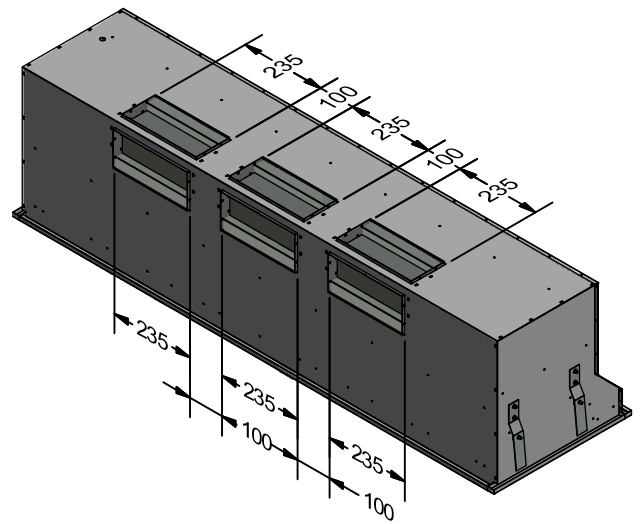

Model	LIS 500L-1	LIS 800L-1	LIS 800L-2	Model	LIS 500L-1	LIS 800L-1	LIS 800L-2
Body Width	500mm	800mm	800mm	Filter Size	459mm x 290mm	379mm x 290mm	379mm x 290mm
Motor Box / Flue Width	480mm	780mm	780mm	Conversion Top/Back Back/Top	YES	YES	YES
Motor Qty	1	1	2	Electrical Connection	10 Amp Lead	10 Amp Lead	10 Amp Lead
LED Light	Cool	Cool	Cool	Minimum Height (H =)	N/A	N/A	N/A
Nightlight	YES	YES	YES	Maximum Height (H =)	N/A	N/A	N/A
Light Qty	1	2	2	PowderKote® Available	N/A	N/A	N/A
Light Centres	Centre	380mm	380mm	All-thread Fixing Centres	N/A	N/A	N/A
Filter Qty	1	2	2	Corner Type	Square	Square	Square
				Condari Pty Ltd.	Version: B 03/12/2014F		Page 1 of 3

Model	LIS 900L-2	LIS 1000L-2	Model	LIS 900L-2	LIS 1000L-2
Body Width	900mm	1000mm	Filter Size	424mm x 290mm	479mm x 290mm
Motor Box / Flue Width	870mm	980mm	Conversion Top/Back Back/Top	YES	YES
Motor Qty	2	2	Electrical Connection	10 Amp Lead	10 Amp Lead
LED Light	Cool	Cool	Minimum Height (H =)	N/A	N/A
Nightlight	YES	YES	Maximum Height (H =)	N/A	N/A
Light Qty	2	2	PowderKote® Available All-thread Fixing Centres	N/A	N/A
Light Centres	424mm	480mm	Corner Type	Square	Square
Filter Qty	2	2	Condari Pty Ltd. Version: B 03/12/2014F Page 2 of 3		

Power entry location is the same for all LIS models.

Model	LIS 1200L-2	LIS 1200L-3	LIS 1500L-3	Model	LIS 1200L-2	LIS 1200L-3	LIS 1500L-3
Body Width	1200mm	1200mm	1500mm	Filter Size	290mm x 290mm	290mm x 290mm	365mm x 290mm
Motor Box / Flue Width	1180mm	1180mm	1480mm	Conversion Top/Back Back/Top	YES	YES	YES
Motor Qty	2	3	3	Electrical Connection	10 Amp Lead	10 Amp Lead	10 Amp Lead
LED Light	Cool	Cool	Cool	Minimum Height (H =)	N/A	N/A	N/A
Nightlight	YES	YES	YES	Maximum Height (H =)	N/A	N/A	N/A
Light Qty	2	2	3	PowderKote® Available	N/A	N/A	N/A
Light Centres	580mm	580mm	452mm	All-thread Fixing Centres	N/A	N/A	N/A
Filter Qty	4	4	4	Corner Type	Square	Square	Square
				Condari Pty Ltd.	Version: B 03/12/2014F		Page 3 of 3