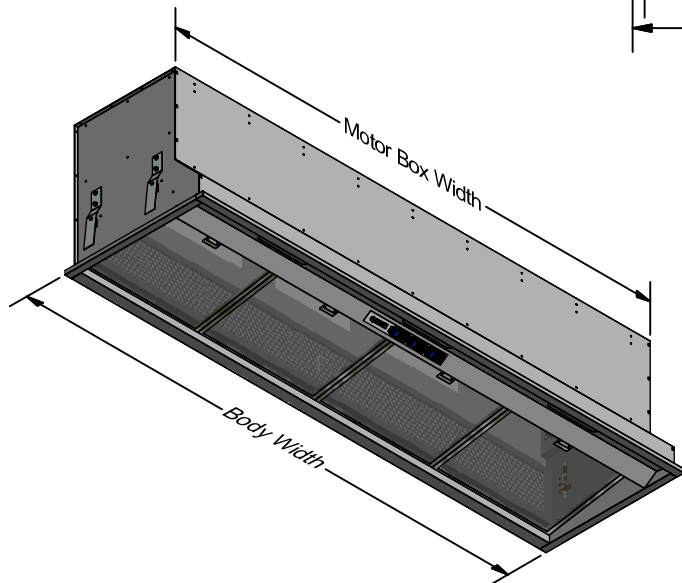

Model	LIS 500L-1	LIS 800L-1	LIS 800L-2	Model	LIS 500L-1	LIS 800L-1	LIS 800L-2
Body Width	500mm	800mm	800mm	Filter Size	459mm x 290mm	379mm x 290mm	379mm x 290mm
Motor Box / Flue Width	480mm	780mm	780mm	Conversion Top/Back Back/Top	YES	YES	YES
Motor Qty	1	1	2	Electrical Connection	10 Amp Lead	10 Amp Lead	10 Amp Lead
LED Light	Cool	Cool	Cool	Minimum Height (H =)	N/A	N/A	N/A
Nightlight	YES	YES	YES	Maximum Height (H =)	N/A	N/A	N/A
Light Qty	1	2	2	PowderKote® Available	N/A	N/A	N/A
Light Centres	Centre	380mm	380mm	All-thread Fixing Centres	N/A	N/A	N/A
Filter Qty	1	2	2	Corner Type	Square	Square	Square
				Condari Pty Ltd.	Version: B 03/12/2014F		Page 1 of 3

Model	LIS 900L-2	LIS 1000L-2	Model	LIS 900L-2	LIS 1000L-2
Body Width	900mm	1000mm	Filter Size	424mm x 290mm	479mm x 290mm
Motor Box / Flue Width	870mm	980mm	Conversion Top/Back Back/Top	YES	YES
Motor Qty	2	2	Electrical Connection	10 Amp Lead	10 Amp Lead
LED Light	Cool	Cool	Minimum Height (H =)	N/A	N/A
Nightlight	YES	YES	Maximum Height (H =)	N/A	N/A
Light Qty	2	2	PowderKote® Available All-thread Fixing Centres	N/A	N/A
Light Centres	424mm	480mm	Corner Type	Square	Square
Filter Qty	2	2	Condari Pty Ltd. Version: B 03/12/2014F Page 2 of 3		

Power entry location is the same for all LIS models.

Model	LIS 1200L-2	LIS 1200L-3	LIS 1500L-3	Model	LIS 1200L-2	LIS 1200L-3	LIS 1500L-3
Body Width	1200mm	1200mm	1500mm	Filter Size	290mm x 290mm	290mm x 290mm	365mm x 290mm
Motor Box / Flue Width	1180mm	1180mm	1480mm	Conversion Top/Back Back/Top	YES	YES	YES
Motor Qty	2	3	3	Electrical Connection	10 Amp Lead	10 Amp Lead	10 Amp Lead
LED Light	Cool	Cool	Cool	Minimum Height (H =)	N/A	N/A	N/A
Nightlight	YES	YES	YES	Maximum Height (H =)	N/A	N/A	N/A
Light Qty	2	2	3	PowderKote® Available	N/A	N/A	N/A
Light Centres	580mm	580mm	452mm	All-thread Fixing Centres	N/A	N/A	N/A
Filter Qty	4	4	4	Corner Type	Square	Square	Square
				Condari Pty Ltd.	Version: B 03/12/2014F		Page 3 of 3