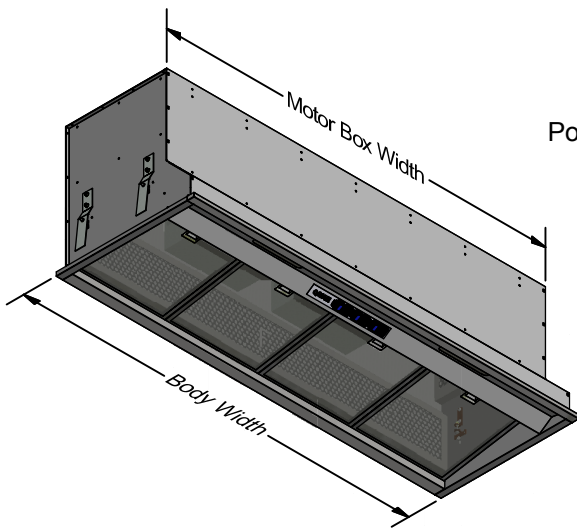

Model	LIS 500L-1	LIS 800L-1	LIS 800L-2	Model	LIS 500L-1	LIS 800L-1	LIS 800L-2
Body Width	500mm	800mm	800mm	Filter Size	459mm x 290mm	379mm x 290mm	379mm x 290mm
Motor Box / Flue Width	480mm	780mm	780mm	Conversion Top/Back Back/Top	YES	YES	YES
Motor Qty	1	1	2	Electrical Connection	10 Amp Lead	10 Amp Lead	10 Amp Lead
LED Light	Cool	Cool	Cool	Minimum Height (H =)	N/A	N/A	N/A
Nightlight	YES	YES	YES	Maximum Height (H =)	N/A	N/A	N/A
Light Qty	1	2	2	PowderKote® Available	N/A	N/A	N/A
Light Centres	Centre	380mm	380mm	All-thread Fixing Centres	N/A	N/A	N/A
Filter Qty	1	2	2	Corner Type	Square	Square	Square
				Condari Pty Ltd.	Version: B 03/12/2014F		Page 1 of 3

Model	LIS 900L-2	LIS 1000L-2	Model	LIS 900L-2	LIS 1000L-2
Body Width	900mm	1000mm	Filter Size	424mm x 290mm	479mm x 290mm
Motor Box / Flue Width	870mm	980mm	Conversion Top/Back Back/Top	YES	YES
Motor Qty	2	2	Electrical Connection	10 Amp Lead	10 Amp Lead
LED Light	Cool	Cool	Minimum Height (H =)	N/A	N/A
Nightlight	YES	YES	Maximum Height (H =)	N/A	N/A
Light Qty	2	2	PowderKote® Available All-thread Fixing Centres	N/A	N/A
Light Centres	424mm	480mm	Corner Type	Square	Square
Filter Qty	2	2	Condari Pty Ltd. Version: B 03/12/2014F Page 2 of 3		

Power entry location is the same for all LIS models.

Model	LIS 1200L-2	LIS 1200L-3	LIS 1500L-3	Model	LIS 1200L-2	LIS 1200L-3	LIS 1500L-3
Body Width	1200mm	1200mm	1500mm	Filter Size	290mm x 290mm	290mm x 290mm	365mm x 290mm
Motor Box / Flue Width	1180mm	1180mm	1480mm	Conversion Top/Back Back/Top	YES	YES	YES
Motor Qty	2	3	3	Electrical Connection	10 Amp Lead	10 Amp Lead	10 Amp Lead
LED Light	Cool	Cool	Cool	Minimum Height (H =)	N/A	N/A	N/A
Nightlight	YES	YES	YES	Maximum Height (H =)	N/A	N/A	N/A
Light Qty	2	2	3	PowderKote® Available	N/A	N/A	N/A
Light Centres	580mm	580mm	452mm	All-thread Fixing Centres	N/A	N/A	N/A
Filter Qty	4	4	4	Corner Type	Square	Square	Square
				Condari Pty Ltd.	Version: B 03/12/2014F		Page 3 of 3