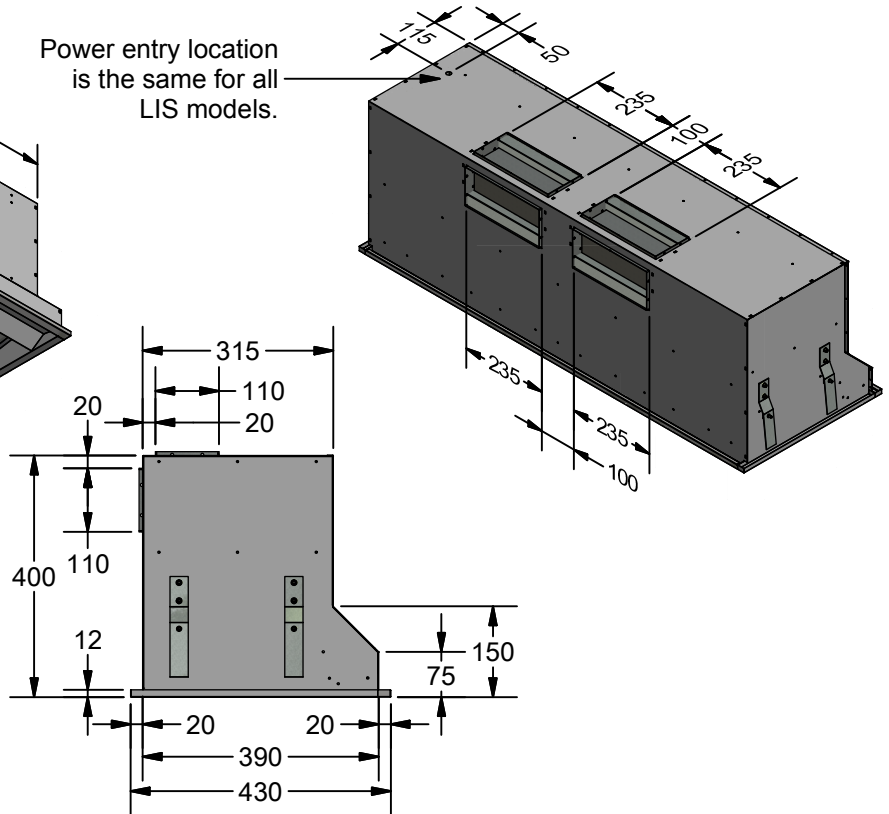

Model	LIS 500L-1	LIS 800L-1	LIS 800L-2	Model	LIS 500L-1	LIS 800L-1	LIS 800L-2
Body Width	500mm	800mm	800mm	Filter Size	459mm x 290mm	379mm x 290mm	379mm x 290mm
Motor Box / Flue Width	480mm	780mm	780mm	Conversion Top/Back Back/Top	YES	YES	YES
Motor Qty	1	1	2	Electrical Connection	10 Amp Lead	10 Amp Lead	10 Amp Lead
LED Light	Cool	Cool	Cool	Minimum Height (H =)	N/A	N/A	N/A
Nightlight	YES	YES	YES	Maximum Height (H =)	N/A	N/A	N/A
Light Qty	1	2	2	PowderKote® Available	N/A	N/A	N/A
Light Centres	Centre	380mm	380mm	All-thread Fixing Centres	N/A	N/A	N/A
Filter Qty	1	2	2	Corner Type	Square	Square	Square
				Condari Pty Ltd.	Version: B 03/12/2014F		Page 1 of 3

Model	LIS 900L-2	LIS 1000L-2	Model	LIS 900L-2	LIS 1000L-2
Body Width	900mm	1000mm	Filter Size	424mm x 290mm	479mm x 290mm
Motor Box / Flue Width	870mm	980mm	Conversion Top/Back Back/Top	YES	YES
Motor Qty	2	2	Electrical Connection	10 Amp Lead	10 Amp Lead
LED Light	Cool	Cool	Minimum Height (H =)	N/A	N/A
Nightlight	YES	YES	Maximum Height (H =)	N/A	N/A
Light Qty	2	2	PowderKote® Available All-thread Fixing Centres	N/A	N/A
Light Centres	424mm	480mm	Corner Type	Square	Square
Filter Qty	2	2	Condari Pty Ltd. Version: B 03/12/2014F Page 2 of 3		

Power entry location is the same for all LIS models.

Model	LIS 1200L-2	LIS 1200L-3	LIS 1500L-3	Model	LIS 1200L-2	LIS 1200L-3	LIS 1500L-3
Body Width	1200mm	1200mm	1500mm	Filter Size	290mm x 290mm	290mm x 290mm	365mm x 290mm
Motor Box / Flue Width	1180mm	1180mm	1480mm	Conversion Top/Back Back/Top	YES	YES	YES
Motor Qty	2	3	3	Electrical Connection	10 Amp Lead	10 Amp Lead	10 Amp Lead
LED Light	Cool	Cool	Cool	Minimum Height (H =)	N/A	N/A	N/A
Nightlight	YES	YES	YES	Maximum Height (H =)	N/A	N/A	N/A
Light Qty	2	2	3	PowderKote® Available	N/A	N/A	N/A
Light Centres	580mm	580mm	452mm	All-thread Fixing Centres	N/A	N/A	N/A
Filter Qty	4	4	4	Corner Type	Square	Square	Square
				Condari Pty Ltd.	Version: B 03/12/2014F		Page 3 of 3