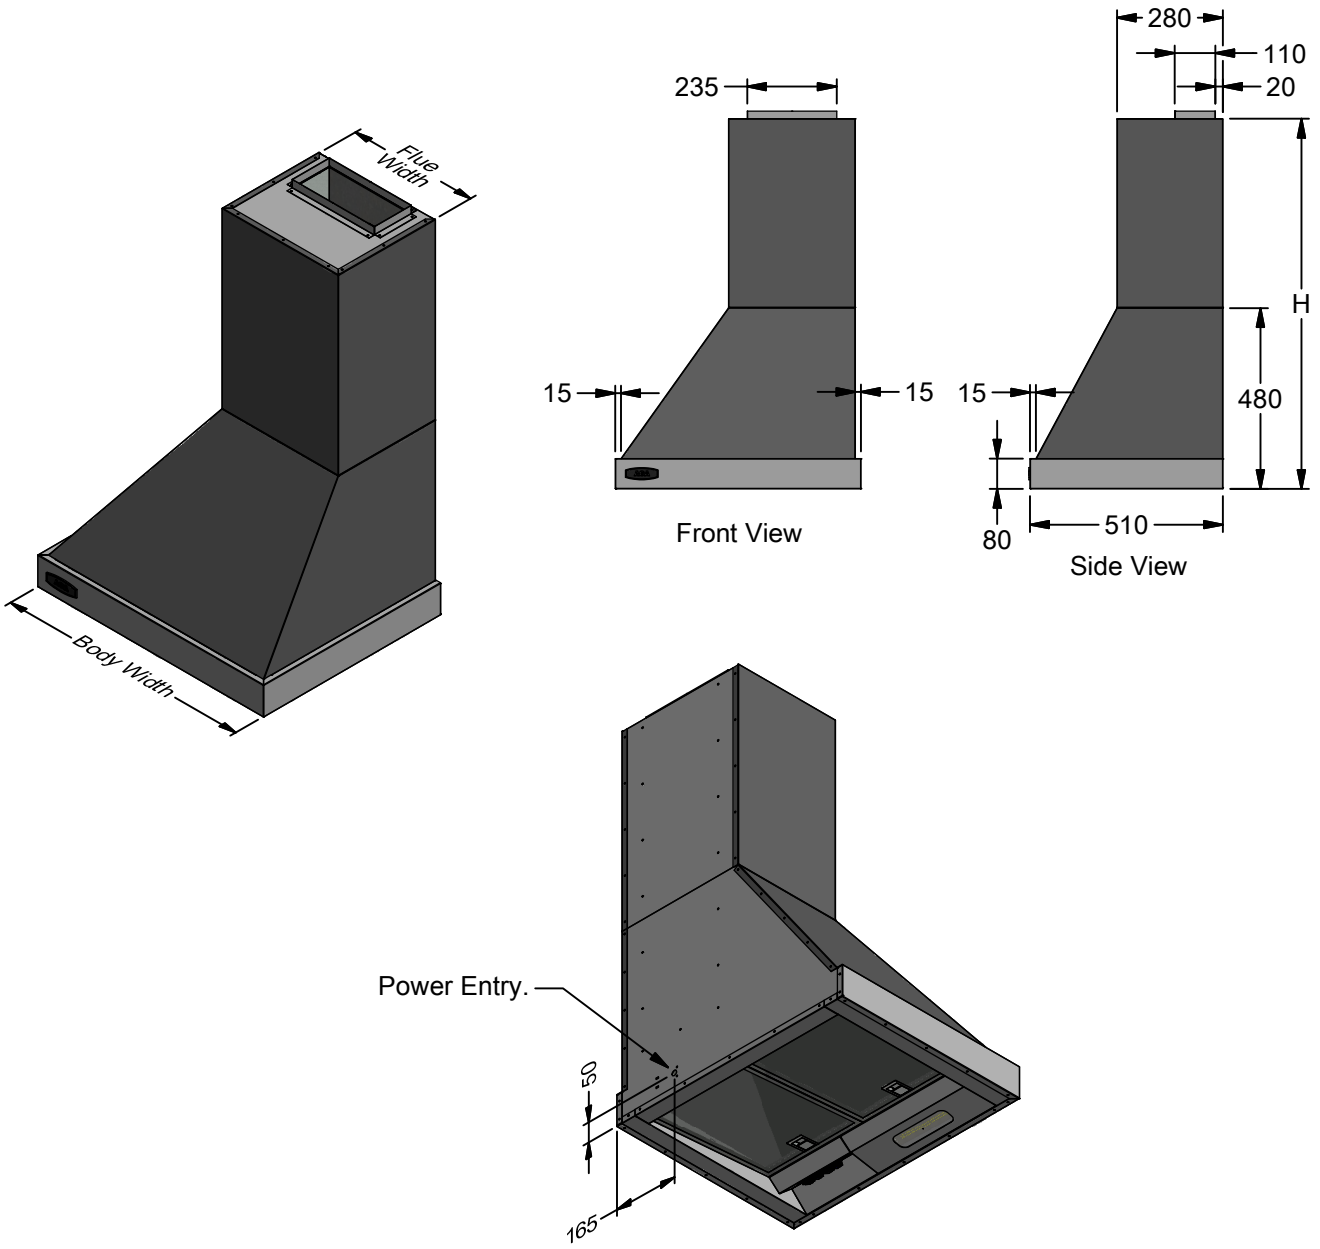

# Rayburn Technical Specification Sheet

RAY

Wall Mounted

Model	RAY 650L-1	Model	RAY 650L-1
Body Width	650mm	Filter Size	272mm x 355mm
Motor Box / Flue Width	335mm	Conversion Top/Back Back/Top	NO
Motor Qty	1	Electrical Connection	Junction Box
LED Light	Cool	Minimum Height (H =)	480mm
Nightlight	YES	Maximum Height (H =)	1660mm
Light Qty	1	PowderKote® Available	YES
Light Centres	Left of Centre	All-thread Fixing Centres	N/A
Filter Qty	2	Corner Type	Square
		Condari Pty Ltd.	Version: A 26/05/2015F Page 1 of 1