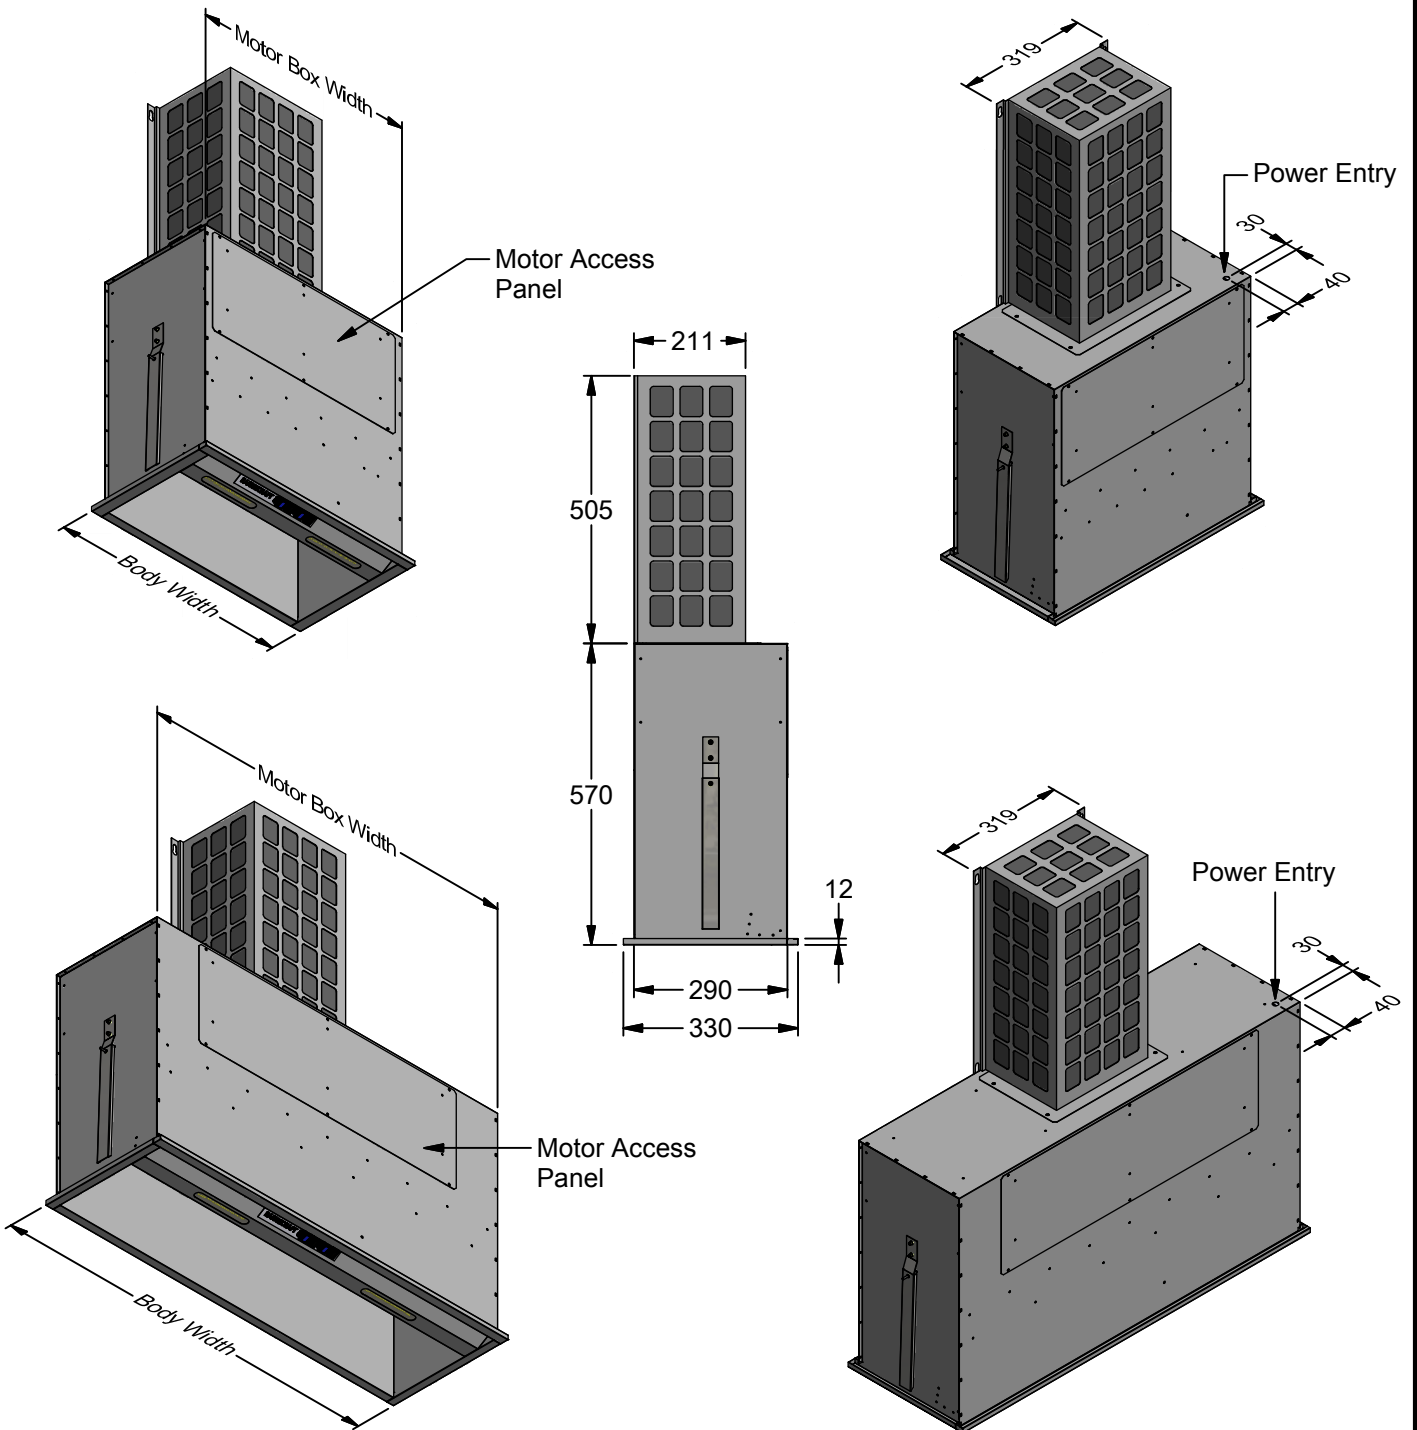

RPEP

Concealed

Model	RPEP 60-1	RPEP 100-1	Model	RPEP 60-1	RPEP 100-1
Body Width	600mm	1000mm	Filter Size	272mm x 272mm	479mm x 260mm
Motor Box / Flue Width	565mm	980mm	Conversion Top/Back Back/Top	NO	NO
Motor Qty	1	1	Electrical Connection	10 Amp Lead	10 Amp Lead
LED Light	Cool	Cool	Minimum Height (H =)	N/A	N/A
Nightlight	YES	YES	Maximum Height (H =)	N/A	N/A
Light Qty	2	2	PowderKote® Available	N/A	N/A
Light Centres	300mm	480mm	All-thread Fixing Centres	N/A	N/A
Filter Qty	2	2	Corner Type	Square	Square
			Condari Pty Ltd.	Version: A 07/08/2014F Page 1 of 1	