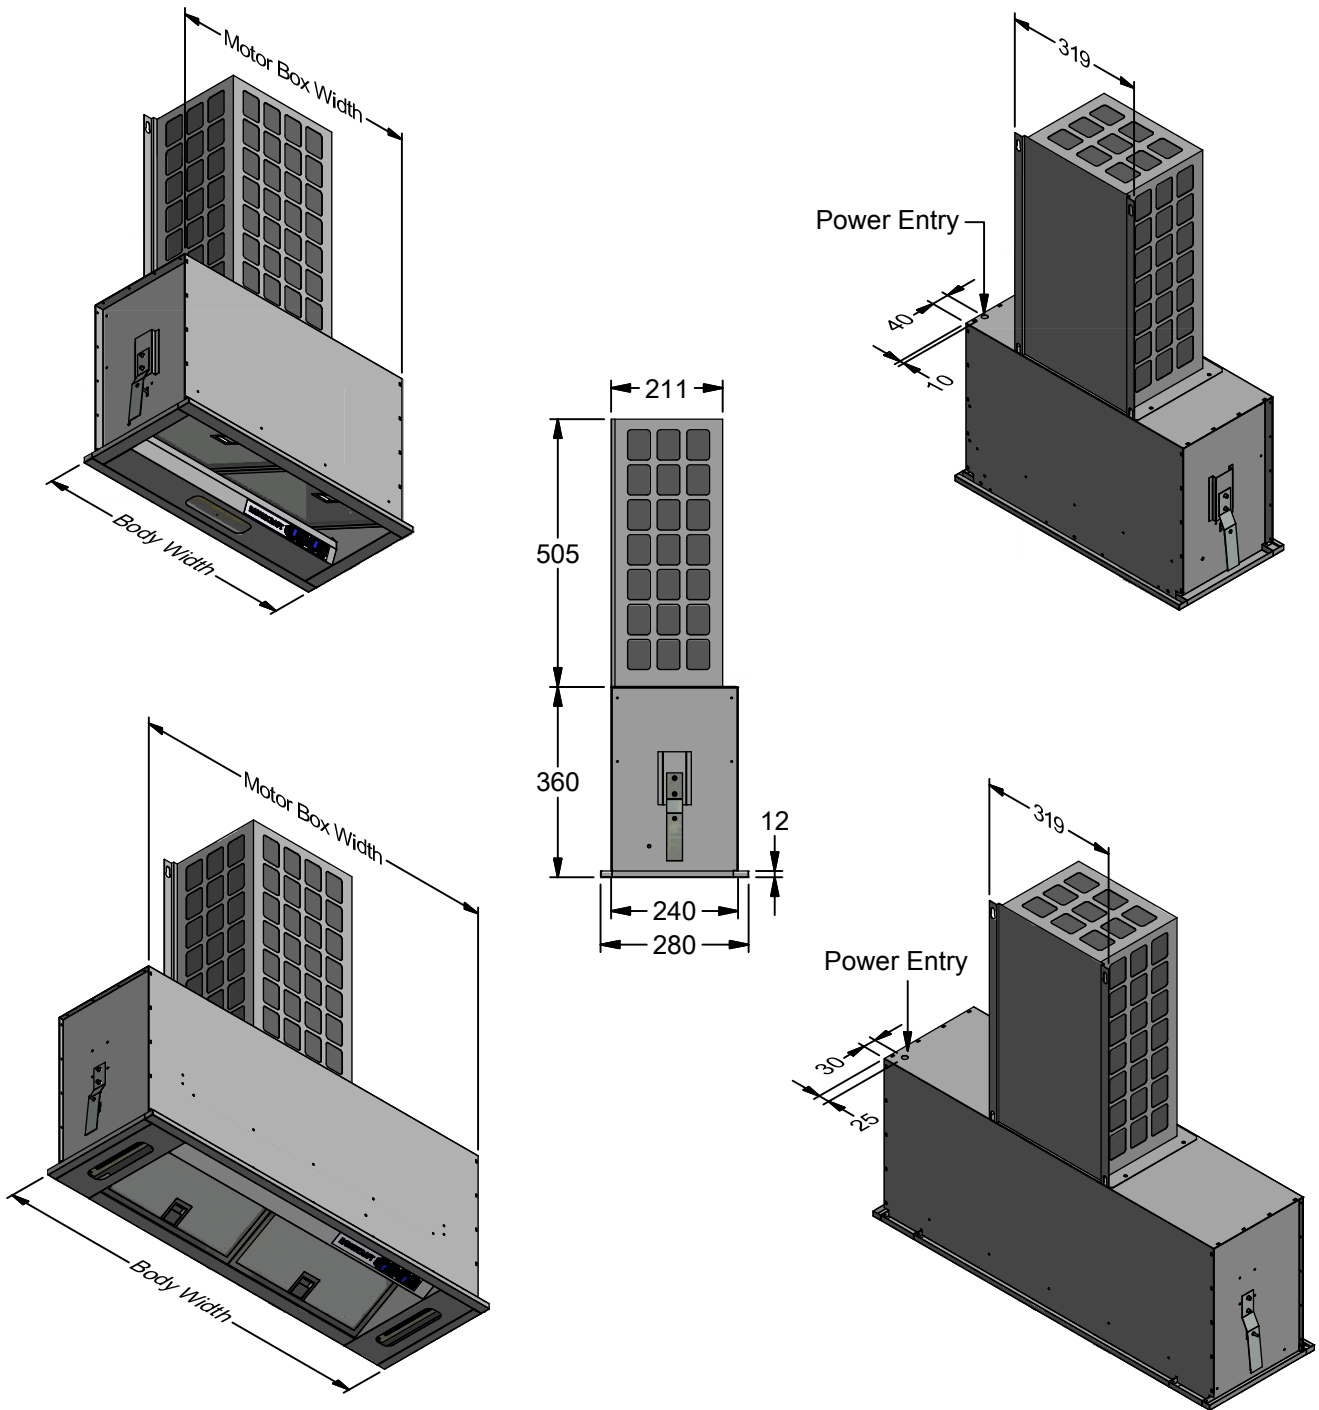

### Concealed

Model	RPUC 60-1	RPUC 90-1	Model	RPUC 60-1	RPUC 90-1
Body Width	600mm	900mm	Filter Size	269mm x 250mm	340mm x 260mm
Motor Box / Flue Width	580mm	880mm	Conversion Top/Back Back/Top	NO	NO
Motor Qty	1	1	Electrical Connection	10 Amp Lead	10 Amp Lead
LED Light	Cool	Cool	Minimum Height (H =)	N/A	N/A
Nightlight	YES	YES	Maximum Height (H =)	N/A	N/A
Light Qty	1	2	PowderKote® Available	N/A	N/A
Light Centres	Centre	770mm	All-thread Fixing Centres	N/A	N/A
Filter Qty	2	2	Corner Type	Square	Square
			Condari Pty Ltd.	Version: A 07/08/2014F Page 1 of 1	