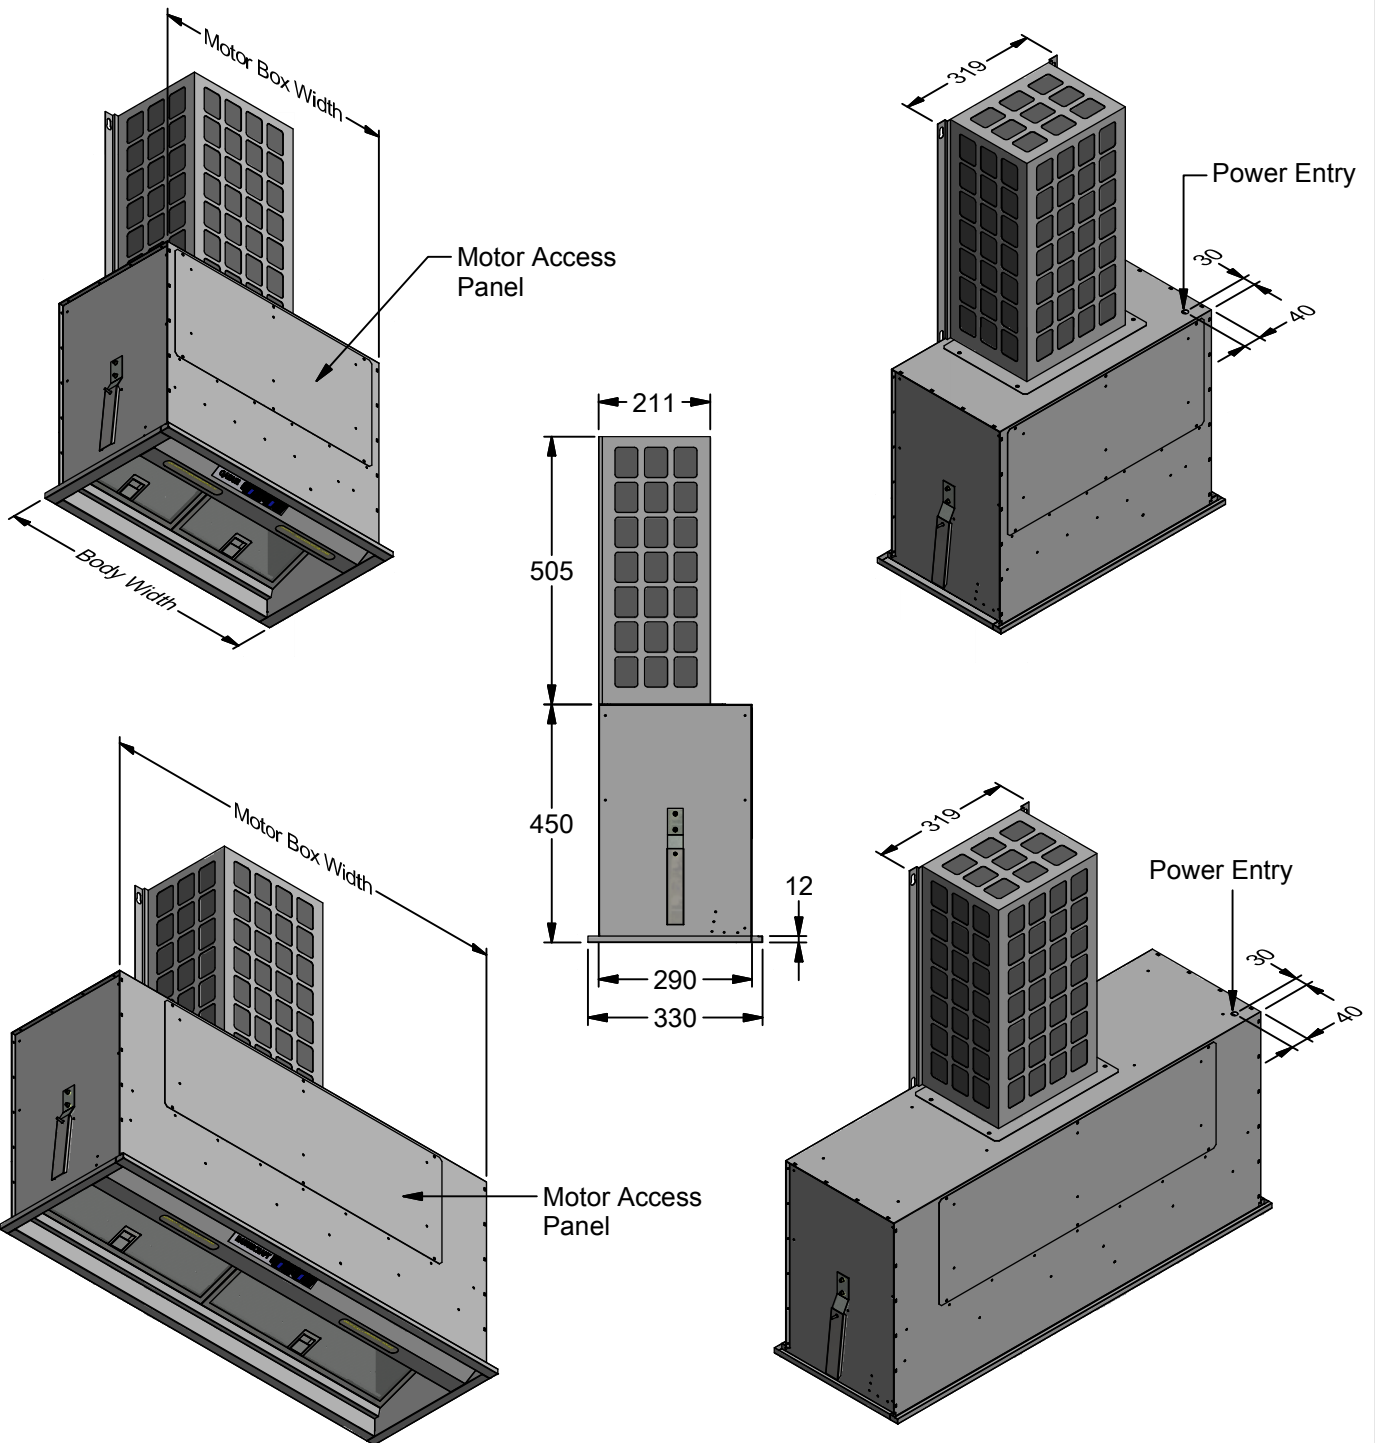

RPWP

Concealed

Model	RPWP 60-1	RPWP 100-1	Model	RPWP 60-1	RPWP 100-1
Body Width	600mm	1000mm	Filter Size	272mm x 272mm	479mm x 260mm
Motor Box / Flue Width	565mm	980mm	Conversion Top/Back Back/Top	NO	NO
Motor Qty	1	1	Electrical Connection	10 Amp Lead	10 Amp Lead
LED Light	Cool	Cool	Minimum Height (H =)	N/A	N/A
Nightlight	YES	YES	Maximum Height (H =)	N/A	N/A
Light Qty	2	2	PowderKote® Available	N/A	N/A
Light Centres	300mm	480mm	All-thread Fixing Centres	N/A	N/A
Filter Qty	2	2	Corner Type	Square	Square
			Condari Pty Ltd.	Version: A 07/08/2014F Page 1 of 1	