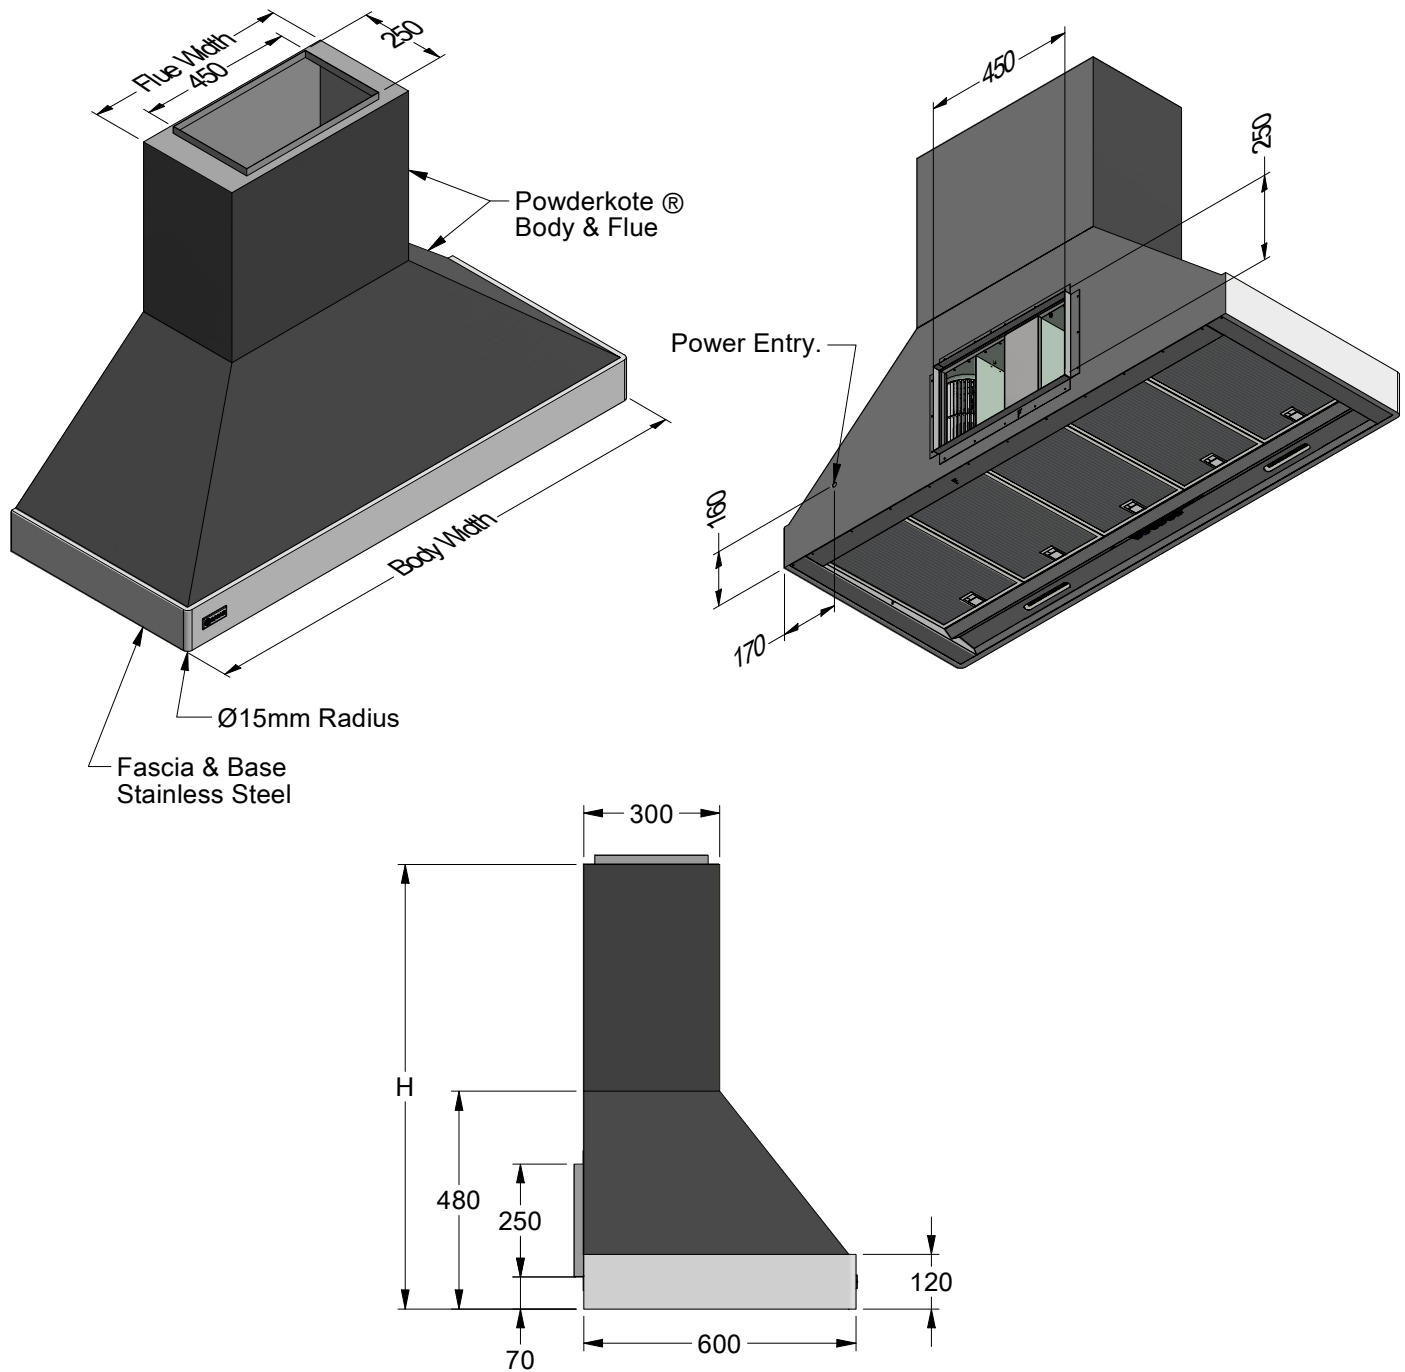

* Powderkote ® applied to body & flue, fascia & base stainless steel.

Model	AGA 1000L-2	Model	AGA 1000L-2
Body Width	1000mm	Filter Size	290mm x 422mm
Motor Box / Flue Width	450mm	Conversion Top/Back Back/Top	NO
Motor Qty	2	Electrical Connection	Junction Box
LED Light	Cool	Minimum Height (H =)	480mm
Nightlight	YES	Maximum Height (H =)	1660mm
Light Qty	2	PowderKote ® Available	YES*
Light Centres	510mm	All-thread Fixing Centres	N/A
Filter Qty	3	Corner Type	Round
		Condari Pty Ltd.	Version: D 04/11/2022F Page 1 of 2

* Powderkote® applied to body & flue, fascia & base stainless steel.

Model	AGA 1500L-3	Model	AGA 1500L-3
Body Width	1500mm	Filter Size	272mm x 422mm
Motor Box / Flue Width	600mm	Conversion Top/Back Back/Top	NO
Motor Qty	3	Electrical Connection	Junction Box
LED Light	Cool	Minimum Height (H =)	480mm
Nightlight	YES	Maximum Height (H =)	1660mm
Light Qty	2	PowderKote® Available	YES*
Light Centres	816mm	All-thread Fixing Centres	N/A
Filter Qty	5	Corner Type	Round
		Condari Pty Ltd.	Version: D 04/11/2022F Page 2 of 2