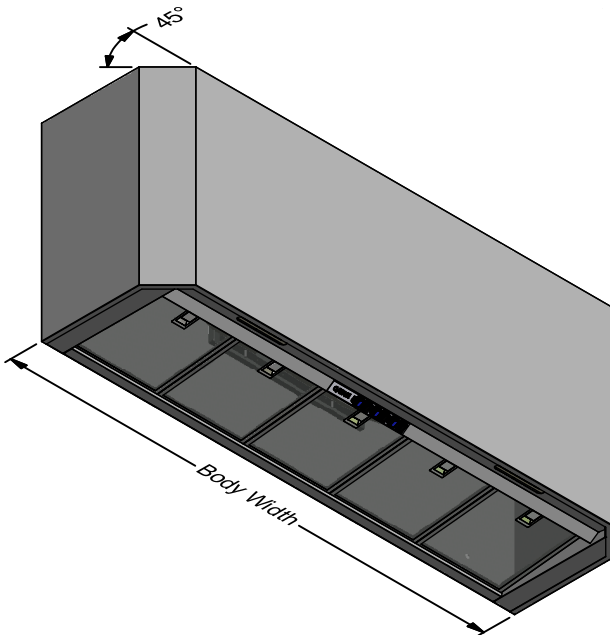

All-Thread rods are supplied for extra support.

Model	SEA 600L-1	SEA 900L-1	SEA 900L-2	Model	SEA 600L-1	SEA 900L-1	SEA 900L-2
Body Width	600mm	900mm	900mm	Filter Size	272mm x 272mm	272mm x 272mm	272mm x 272mm
Motor Box / Flue Width	N/A	N/A	N/A	Conversion Top/Back Back/Top	NO	NO	NO
Motor Qty	1	1	2	Electrical Connection	Junction Box	Junction Box	Junction Box
LED Light	Cool	Cool	Cool	Minimum Height (H =)	400mm	400mm	400mm
Nightlight	YES	YES	YES	Maximum Height (H =)	1450mm	1450mm	1450mm
Light Qty	1	2	2	PowderKote <sup>®</sup> Available	YES	YES	YES
Light Centres	Centre	510mm	510mm	All-thread Fixing Centres	400mm	700mm	700mm
Filter Qty	2	3	3	Corner Type	Square	Square	Square
				Condari Pty Ltd.	Version: C 20/01/2015F		Page 1 of 2

Power entry location is the same for all Senator models.

All-Thread rods are supplied for extra support.

Model	SEA 1200L-2	SEA 1500L-2	SEA 1500L-3	Model	SEA 1200L-2	SEA 1500L-2	SEA 1500L-3
Body Width	1200mm	1500mm	1500mm	Filter Size	272mm x 272mm	272mm x 272mm	272mm x 272mm
Motor Box / Flue Width	N/A	N/A	N/A	Conversion Top/Back Back/Top	NO	NO	NO
Motor Qty	2	2	3	Electrical Connection	Junction Box	Junction Box	Junction Box
LED Light	Cool	Cool	Cool	Minimum Height (H =)	400mm	400mm	400mm
Nightlight	YES	YES	YES	Maximum Height (H =)	1450mm	1450mm	1450mm
Light Qty	2	2	2	PowderKote® Available	YES	YES	YES
Light Centres	648mm	816mm	816mm	All-thread Fixing Centres	1000mm	1300mm	1300mm
Filter Qty	4	5	5	Corner Type	Square	Square	Square
				Condari Pty Ltd.	Version: C 20/01/2015F		Page 2 of 2