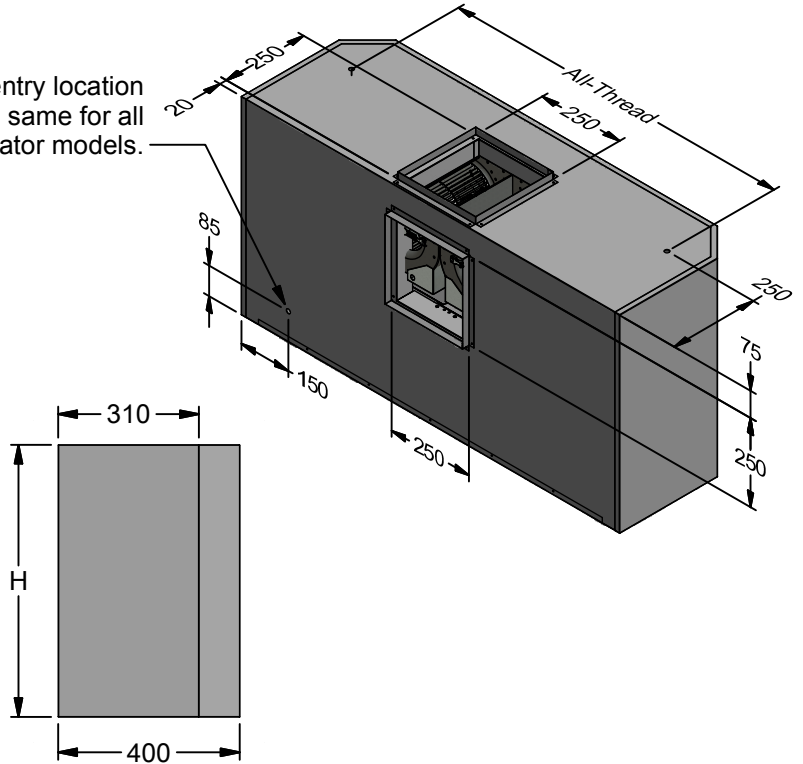

All-Thread rods are supplied for extra support.

Model	SEA 600L-1	SEA 900L-1	SEA 900L-2	Model	SEA 600L-1	SEA 900L-1	SEA 900L-2
Body Width	600mm	900mm	900mm	Filter Size	272mm x 272mm	272mm x 272mm	272mm x 272mm
Motor Box / Flue Width	N/A	N/A	N/A	Conversion Top/Back Back/Top	NO	NO	NO
Motor Qty	1	1	2	Electrical Connection	Junction Box	Junction Box	Junction Box
LED Light	Cool	Cool	Cool	Minimum Height (H =)	400mm	400mm	400mm
Nightlight	YES	YES	YES	Maximum Height (H =)	1450mm	1450mm	1450mm
Light Qty	1	2	2	PowderKote <sup>®</sup> Available	YES	YES	YES
Light Centres	Centre	510mm	510mm	All-thread Fixing Centres	400mm	700mm	700mm
Filter Qty	2	3	3	Corner Type	Square	Square	Square
				Condari Pty Ltd.	Version: C 20/01/2015F		Page 1 of 2

Power entry location is the same for all Senator models.

All-Thread rods are supplied for extra support.

Model	SEA 1200L-2	SEA 1500L-2	SEA 1500L-3	Model	SEA 1200L-2	SEA 1500L-2	SEA 1500L-3
Body Width	1200mm	1500mm	1500mm	Filter Size	272mm x 272mm	272mm x 272mm	272mm x 272mm
Motor Box / Flue Width	N/A	N/A	N/A	Conversion Top/Back Back/Top	NO	NO	NO
Motor Qty	2	2	3	Electrical Connection	Junction Box	Junction Box	Junction Box
LED Light	Cool	Cool	Cool	Minimum Height (H =)	400mm	400mm	400mm
Nightlight	YES	YES	YES	Maximum Height (H =)	1450mm	1450mm	1450mm
Light Qty	2	2	2	PowderKote® Available	YES	YES	YES
Light Centres	648mm	816mm	816mm	All-thread Fixing Centres	1000mm	1300mm	1300mm
Filter Qty	4	5	5	Corner Type	Square	Square	Square
				Condari Pty Ltd.	Version: C 20/01/2015F		Page 2 of 2