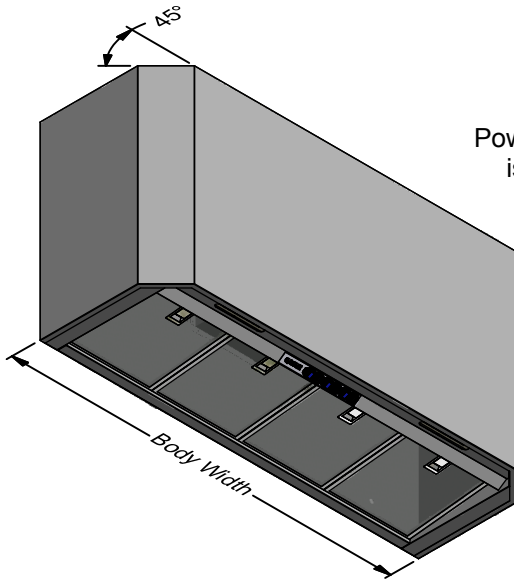

All-Thread rods are supplied for extra support.

Model	SEA 600L-1	SEA 900L-1	SEA 900L-2	Model	SEA 600L-1	SEA 900L-1	SEA 900L-2
Body Width	600mm	900mm	900mm	Filter Size	272mm x 272mm	272mm x 272mm	272mm x 272mm
Motor Box / Flue Width	N/A	N/A	N/A	Conversion Top/Back Back/Top	NO	NO	NO
Motor Qty	1	1	2	Electrical Connection	Junction Box	Junction Box	Junction Box
LED Light	Cool	Cool	Cool	Minimum Height (H =)	400mm	400mm	400mm
Nightlight	YES	YES	YES	Maximum Height (H =)	1450mm	1450mm	1450mm
Light Qty	1	2	2	PowderKote <sup>®</sup> Available	YES	YES	YES
Light Centres	Centre	510mm	510mm	All-thread Fixing Centres	400mm	700mm	700mm
Filter Qty	2	3	3	Corner Type	Square	Square	Square
				Condari Pty Ltd.	Version: C 20/01/2015F		Page 1 of 2

Power entry location is the same for all Senator models.

All-Thread rods are supplied for extra support.

Model	SEA 1200L-2	SEA 1500L-2	SEA 1500L-3	Model	SEA 1200L-2	SEA 1500L-2	SEA 1500L-3
Body Width	1200mm	1500mm	1500mm	Filter Size	272mm x 272mm	272mm x 272mm	272mm x 272mm
Motor Box / Flue Width	N/A	N/A	N/A	Conversion Top/Back Back/Top	NO	NO	NO
Motor Qty	2	2	3	Electrical Connection	Junction Box	Junction Box	Junction Box
LED Light	Cool	Cool	Cool	Minimum Height (H =)	400mm	400mm	400mm
Nightlight	YES	YES	YES	Maximum Height (H =)	1450mm	1450mm	1450mm
Light Qty	2	2	2	PowderKote® Available	YES	YES	YES
Light Centres	648mm	816mm	816mm	All-thread Fixing Centres	1000mm	1300mm	1300mm
Filter Qty	4	5	5	Corner Type	Square	Square	Square
				Condari Pty Ltd.	Version: C 20/01/2015F		Page 2 of 2