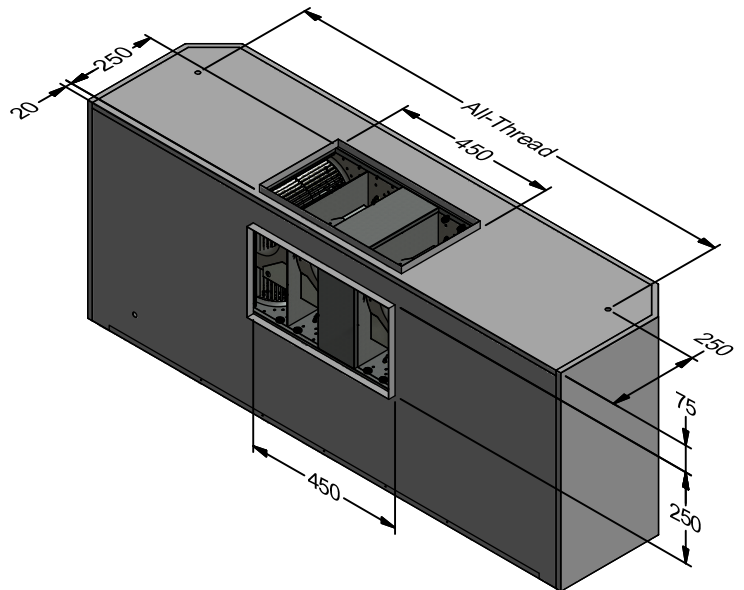

All-Thread rods are supplied for extra support.

Model	SEA 600L-1	SEA 900L-1	SEA 900L-2	Model	SEA 600L-1	SEA 900L-1	SEA 900L-2
Body Width	600mm	900mm	900mm	Filter Size	272mm x 272mm	272mm x 272mm	272mm x 272mm
Motor Box / Flue Width	N/A	N/A	N/A	Conversion Top/Back Back/Top	NO	NO	NO
Motor Qty	1	1	2	Electrical Connection	Junction Box	Junction Box	Junction Box
LED Light	Cool	Cool	Cool	Minimum Height (H =)	400mm	400mm	400mm
Nightlight	YES	YES	YES	Maximum Height (H =)	1450mm	1450mm	1450mm
Light Qty	1	2	2	PowderKote <sup>®</sup> Available	YES	YES	YES
Light Centres	Centre	510mm	510mm	All-thread Fixing Centres	400mm	700mm	700mm
Filter Qty	2	3	3	Corner Type	Square	Square	Square
				Condari Pty Ltd.	Version: C 20/01/2015F		Page 1 of 2

Power entry location is the same for all Senator models.

All-Thread rods are supplied for extra support.

Model	SEA 1200L-2	SEA 1500L-2	SEA 1500L-3	Model	SEA 1200L-2	SEA 1500L-2	SEA 1500L-3
Body Width	1200mm	1500mm	1500mm	Filter Size	272mm x 272mm	272mm x 272mm	272mm x 272mm
Motor Box / Flue Width	N/A	N/A	N/A	Conversion Top/Back Back/Top	NO	NO	NO
Motor Qty	2	2	3	Electrical Connection	Junction Box	Junction Box	Junction Box
LED Light	Cool	Cool	Cool	Minimum Height (H =)	400mm	400mm	400mm
Nightlight	YES	YES	YES	Maximum Height (H =)	1450mm	1450mm	1450mm
Light Qty	2	2	2	PowderKote® Available	YES	YES	YES
Light Centres	648mm	816mm	816mm	All-thread Fixing Centres	1000mm	1300mm	1300mm
Filter Qty	4	5	5	Corner Type	Square	Square	Square
				Condari Pty Ltd.	Version: C 20/01/2015F		Page 2 of 2