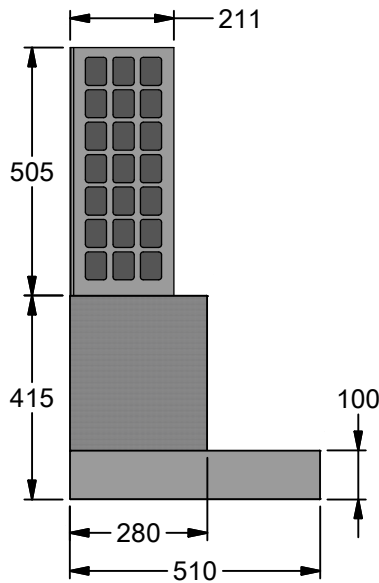

Power entry location is the same for all RPCP models.

Model	RPCP 60-1	RPCP 90-1	Model	RPCP 60-1	RPCP 90-1
Body Width	600mm	900mm	Filter Size	272mm x 355mm	422mm x 355mm
Motor Box / Flue Width	435mm	435mm	Conversion Top/Back Back/Top	NO	NO
Motor Qty	1	1	Electrical Connection	Junction Box	Junction Box
LED Light	Cool	Cool	Minimum Height (H =)	N/A	N/A
Nightlight	YES	YES	Maximum Height (H =)	N/A	N/A
Light Qty	1	2	PowderKote® Available	N/A	N/A
Light Centres	Centre	525mm	All-thread Fixing Centres	N/A	N/A
Filter Qty	2	2	Corner Type	Square	Square
			Condari Pty Ltd.	Version: A 07/08/2014F Page 1 of 1	