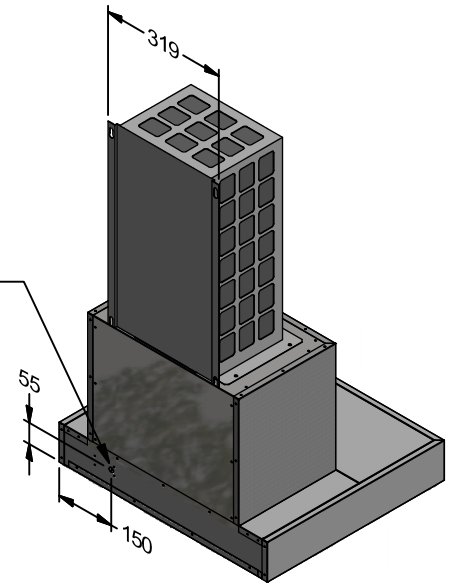

Power entry location is the same for all RPCP models.

Model	RPCP 60-1	RPCP 90-1	Model	RPCP 60-1	RPCP 90-1
Body Width	600mm	900mm	Filter Size	272mm x 355mm	422mm x 355mm
Motor Box / Flue Width	435mm	435mm	Conversion Top/Back Back/Top	NO	NO
Motor Qty	1	1	Electrical Connection	Junction Box	Junction Box
LED Light	Cool	Cool	Minimum Height (H =)	N/A	N/A
Nightlight	YES	YES	Maximum Height (H =)	N/A	N/A
Light Qty	1	2	PowderKote® Available	N/A	N/A
Light Centres	Centre	525mm	All-thread Fixing Centres	N/A	N/A
Filter Qty	2	2	Corner Type	Square	Square
			Condari Pty Ltd.	Version: A 07/08/2014F Page 1 of 1	