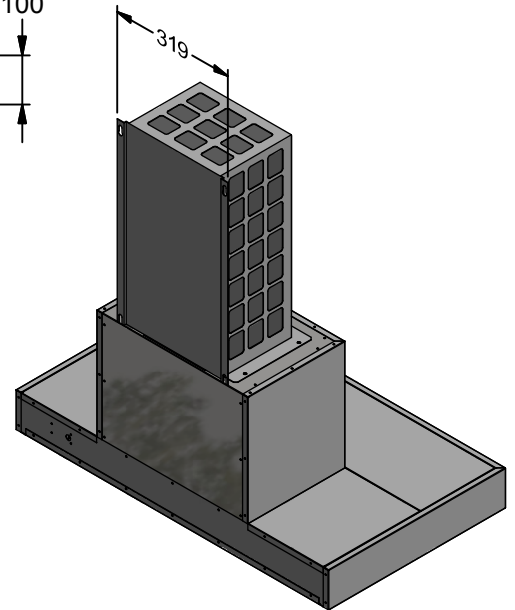

Power entry location is the same for all RPCP models.

Model	RPCP 60-1	RPCP 90-1	Model	RPCP 60-1	RPCP 90-1
Body Width	600mm	900mm	Filter Size	272mm x 355mm	422mm x 355mm
Motor Box / Flue Width	435mm	435mm	Conversion Top/Back Back/Top	NO	NO
Motor Qty	1	1	Electrical Connection	Junction Box	Junction Box
LED Light	Cool	Cool	Minimum Height (H =)	N/A	N/A
Nightlight	YES	YES	Maximum Height (H =)	N/A	N/A
Light Qty	1	2	PowderKote® Available	N/A	N/A
Light Centres	Centre	525mm	All-thread Fixing Centres	N/A	N/A
Filter Qty	2	2	Corner Type	Square	Square
			Condari Pty Ltd.	Version: A 07/08/2014F Page 1 of 1	