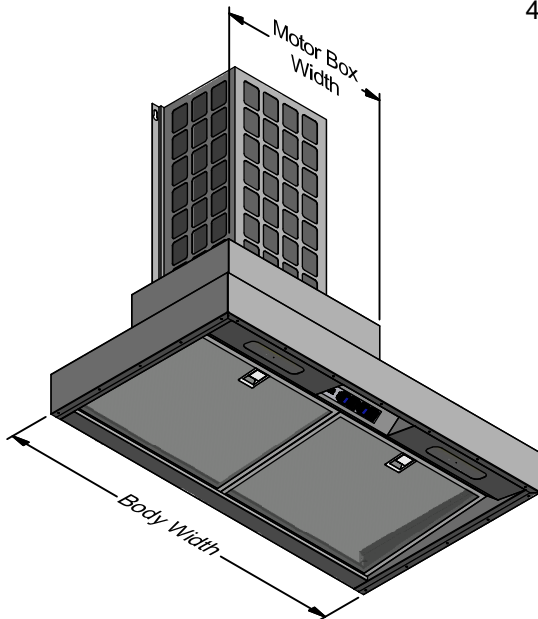

Power entry location is the same for all RPCP models.

Model	RPCP 60-1	RPCP 90-1	Model	RPCP 60-1	RPCP 90-1
Body Width	600mm	900mm	Filter Size	272mm x 355mm	422mm x 355mm
Motor Box / Flue Width	435mm	435mm	Conversion Top/Back Back/Top	NO	NO
Motor Qty	1	1	Electrical Connection	Junction Box	Junction Box
LED Light	Cool	Cool	Minimum Height (H =)	N/A	N/A
Nightlight	YES	YES	Maximum Height (H =)	N/A	N/A
Light Qty	1	2	PowderKote® Available	N/A	N/A
Light Centres	Centre	525mm	All-thread Fixing Centres	N/A	N/A
Filter Qty	2	2	Corner Type	Square	Square
			Condari Pty Ltd.	Version: A 07/08/2014F Page 1 of 1	