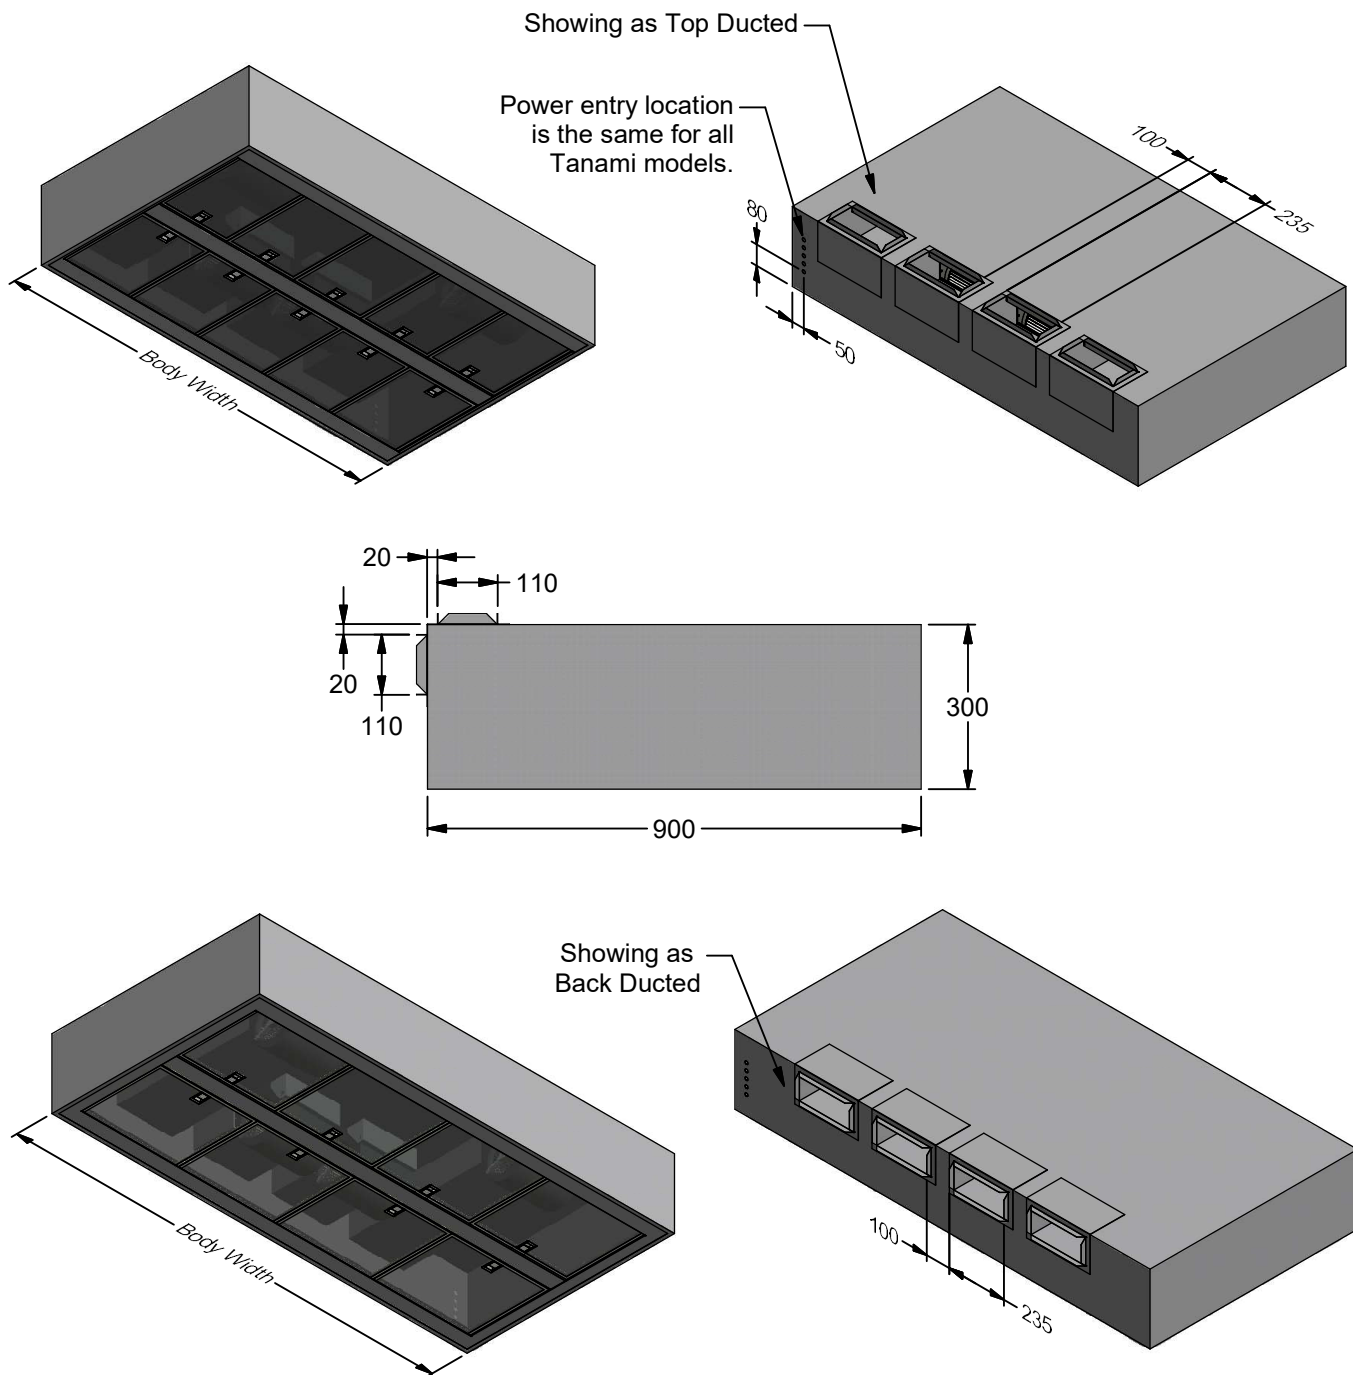

Tanami Technical specifications

Tanami comes top ducted and can be converted to back ducting on site by the installer.

Model	Body Width	No. of Filters	Filter Size
TAN 1500L-4	1500mm	10	290 x 355mm
TAN 1800L-4	1800mm	8	422 x 355mm

WARNING: Dimensions shown are accurate at time of printing but CONDARI reserves the right to change specifications without notice. For building purposes the unit should be provided to the cabinet maker / builder / kitchen designer for exact measurements.