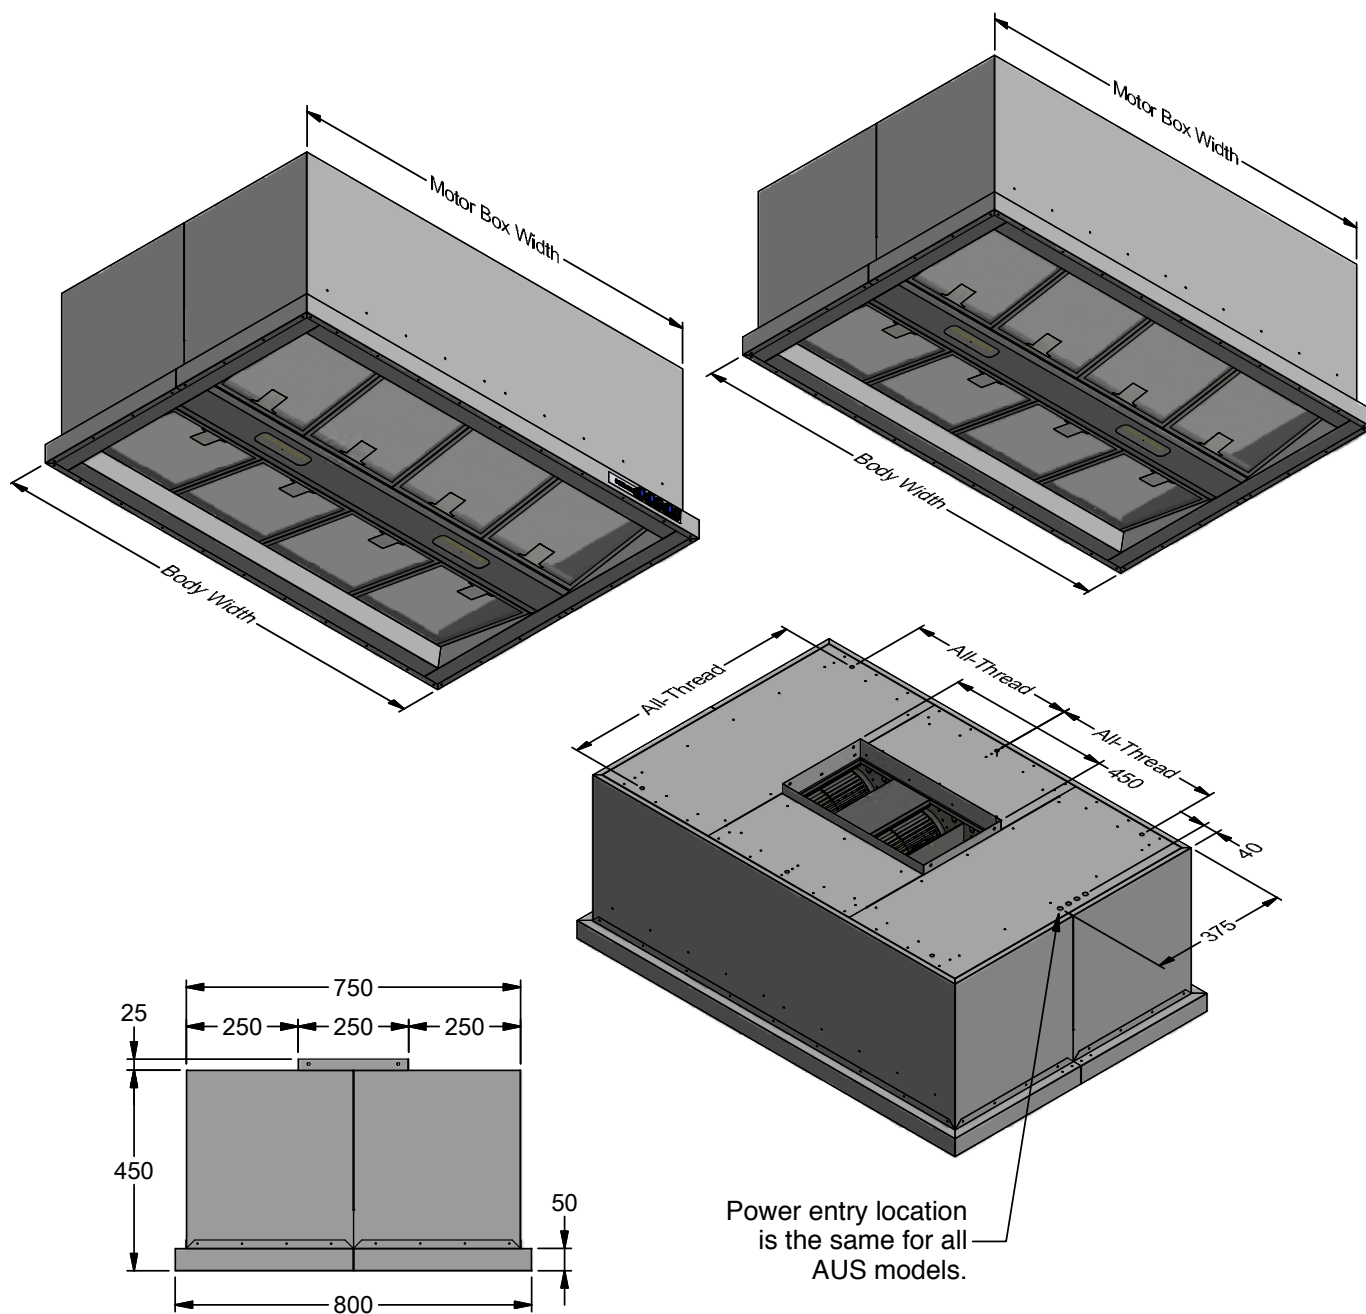

# Austin Undercupboard Technical specifications

## Front switching and Remote switching

Model	Model	Body Width	No. of Lights	Light Centres	No. of Filters	Filter Size
AUS 1000L-3-T	AUS 1000L-3R-T	1000mm	2	580mm	6	290 x 290mm
AUS 1200L-3-T	AUS 1200L-3R-T	1200mm	2	545mm	8	272 x 290mm
AUS 1500L-3-T	AUS 1500L-3R-T	1500mm	3	459mm	6	459 x 290mm