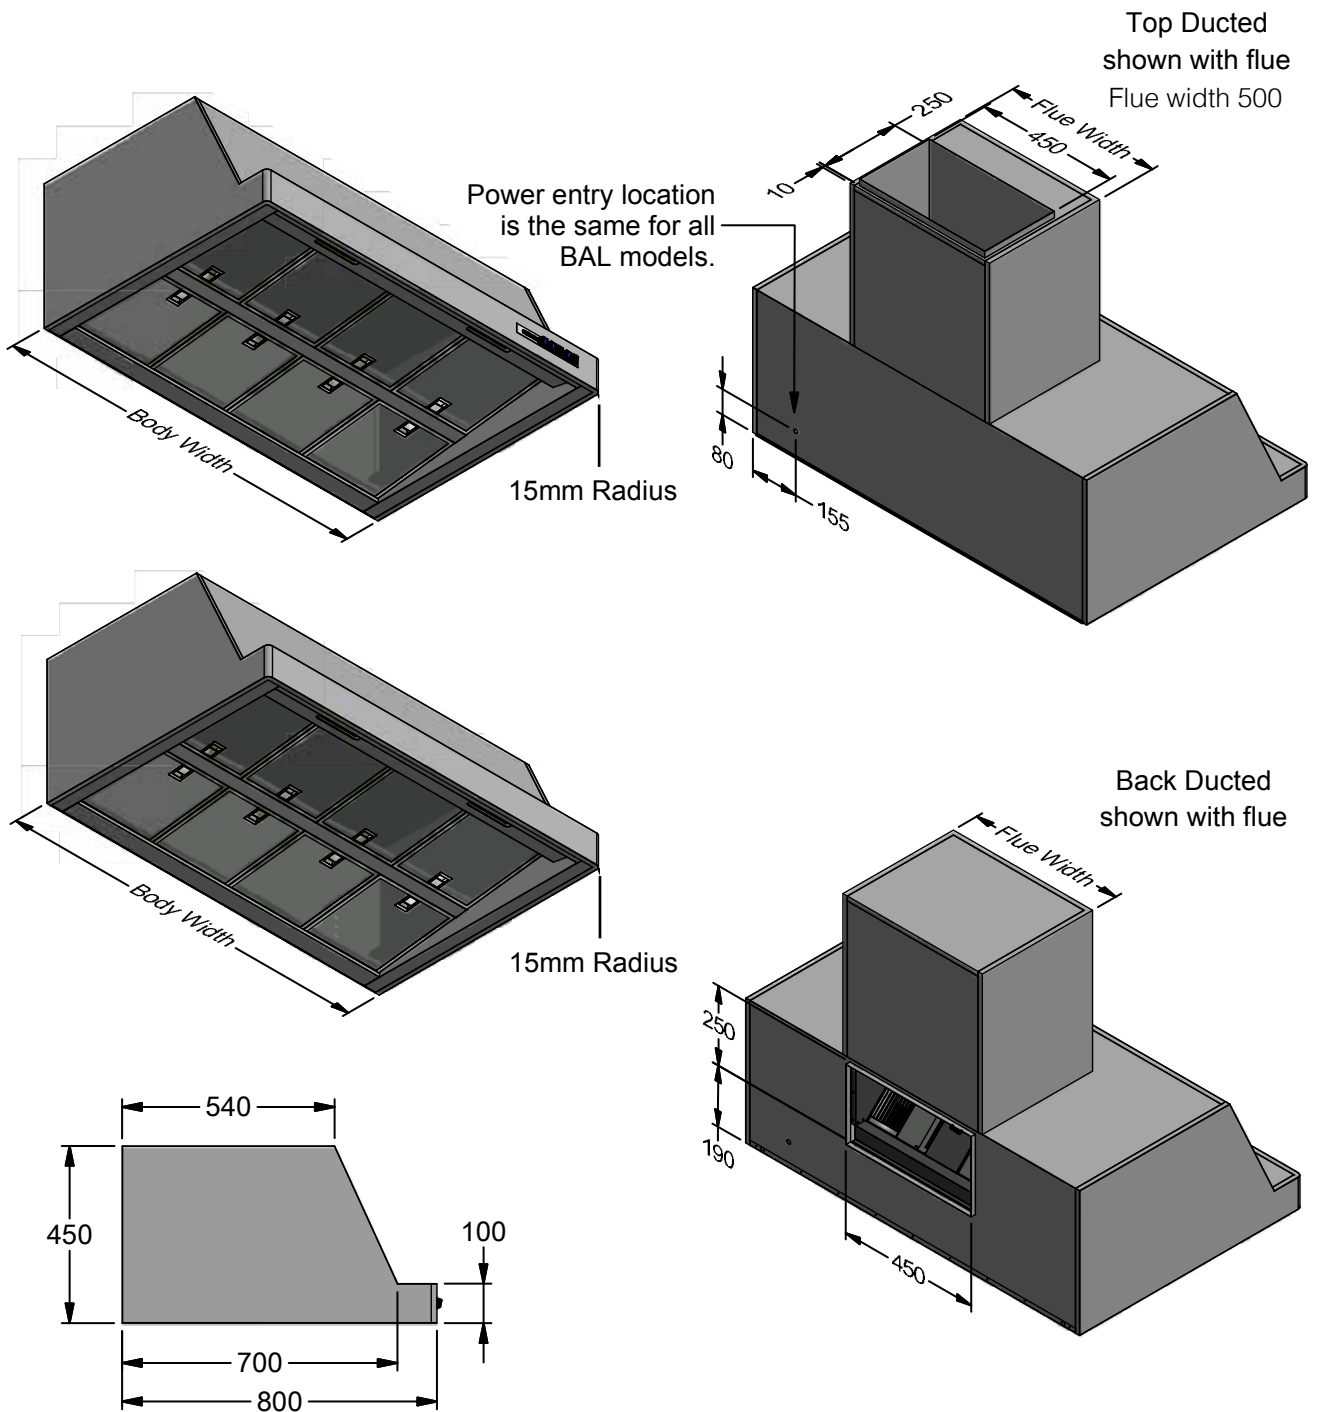

# Baltimore BAL Technical specifications

## Front switching and Remote switching

Flue options detailed on page 28.

Model	Model	Body Width	No. of Lights	Light Centres	No. of Filters	Filter Size
BAL 1000L-3	BAL 1000L-3R	1000mm	2	580mm	6	290 x 290mm
BAL 1200L-3	BAL 1200L-3R	1200mm	2	545mm	8	272 x 290mm
BAL 1500L-3	BAL 1500L-3R	1500mm	3	459mm	6	459 x 290mm