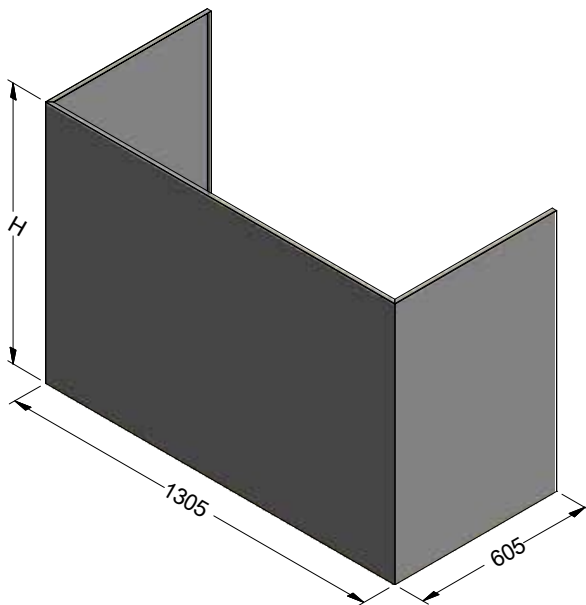

## Front switching and Remote switching

Flue options detailed on page 28. Shroud options page 29.

Model	Model Width	Motor Box Width	No. of Lights	Light Centres	No. of Filters	Filter Size
BCM 1000L-3	BCM 1000L-3R	800mm	2	580mm	6	290 x 290mm
BCM 1200L-3	BCM 1200L-3R	1000mm	2	545mm	8	272 x 290mm
BCM 1500L-3	BMC 1500L-3R	1300mm	3	459mm	6	459 x 290mm

## Boston BCM Rangehood shroud options

BCM 1000L-3 SHROUD

BCM 1200L-3 SHROUD

BCM 1500L-3 SHROUD

Minimum height: 325mm  
Maximum height: 1450mm  
Shrouds can be supplied in  
Powderkote colours.