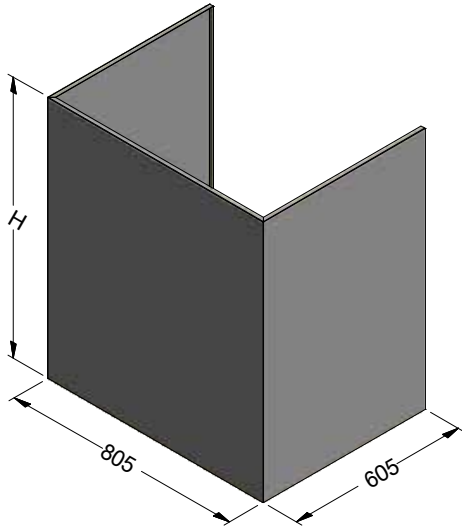

Boston BCM Rangehood shroud options

BCM 1000L-3 SHROUD