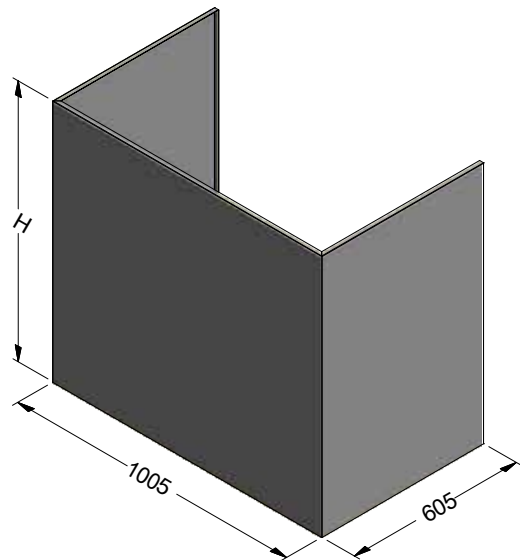

BCM 1200L-3 SHROUD