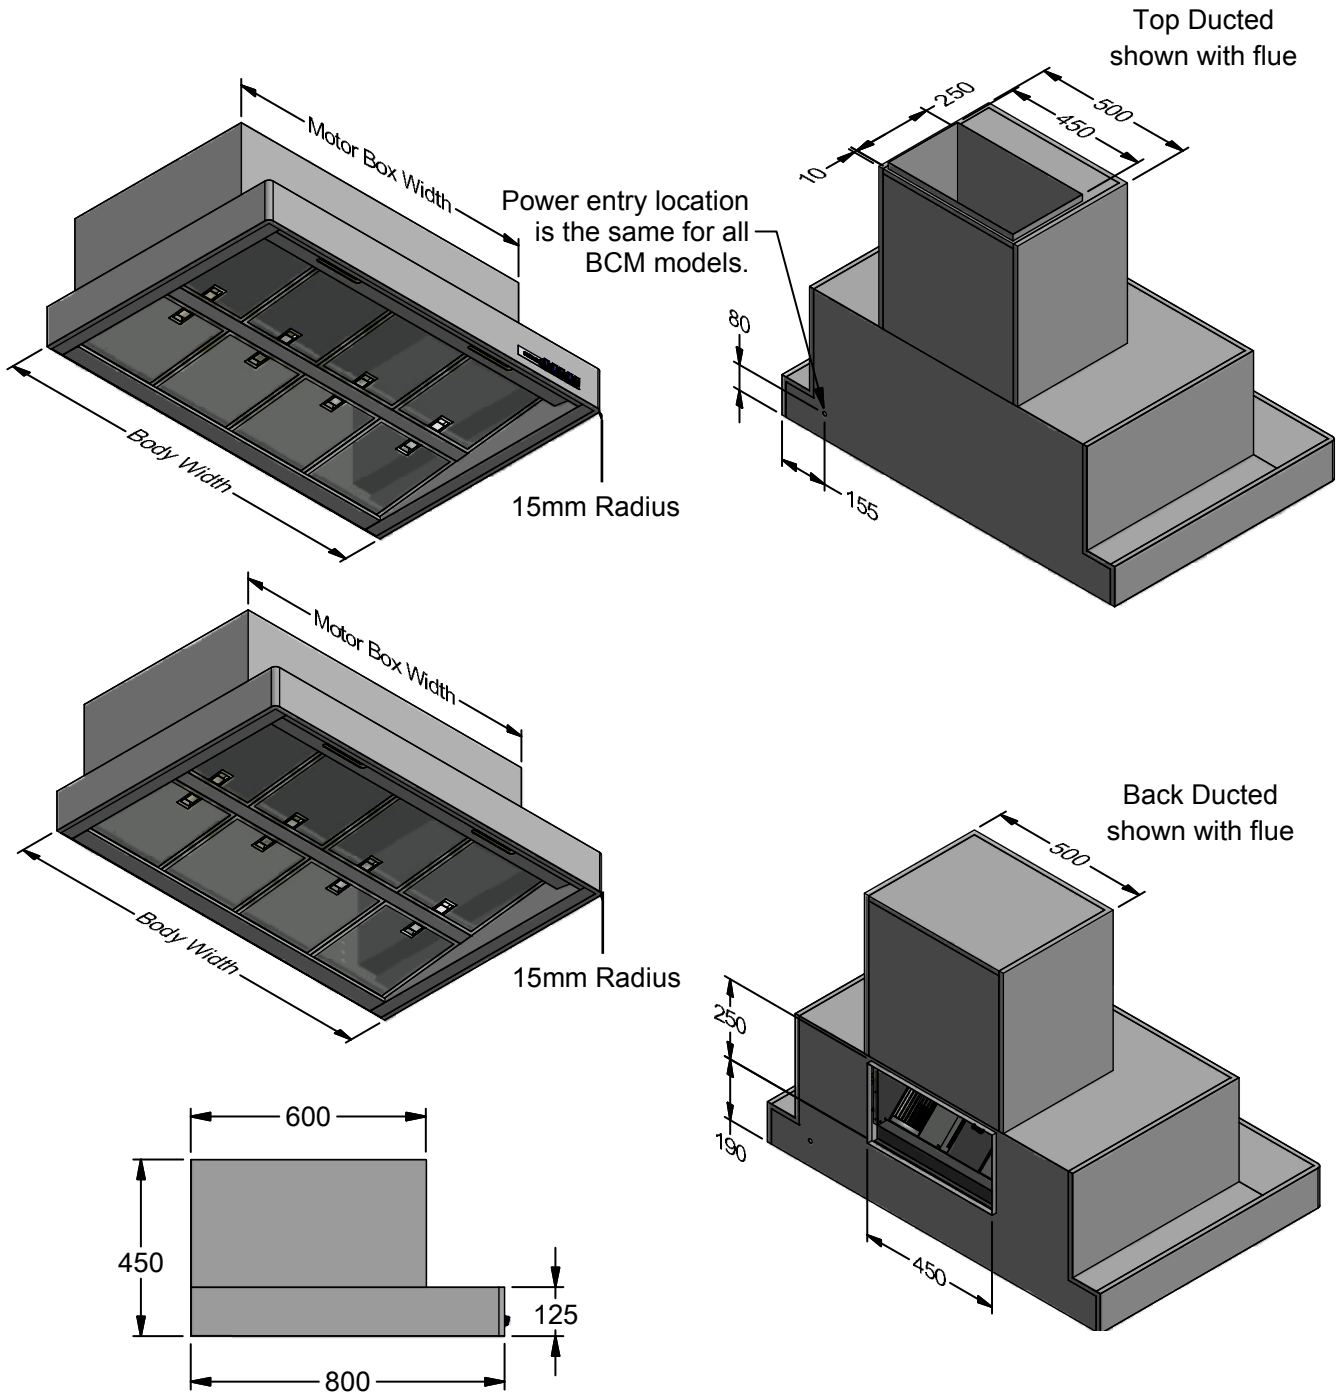

# Boston BCM Technical specifications

## Front switching and Remote switching

Flue options detailed on page 28. Shroud options page 29.

Model	Model Width	Motor Box Width	No. of Lights	Light Centres	No. of Filters	Filter Size
BCM 1000L-3	BCM 1000L-3R	800mm	2	580mm	6	290 x 290mm
BCM 1200L-3	BCM 1200L-3R	1000mm	2	545mm	8	272 x 290mm
BCM 1500L-3	BMC 1500L-3R	1300mm	3	459mm	6	459 x 290mm

## Boston BCM Rangehood shroud options

BCM 1000L-3 SHROUD

BCM 1200L-3 SHROUD

BCM 1500L-3 SHROUD

Minimum height: 325mm  
Maximum height: 1450mm  
Shrouds can be supplied in  
Powderkote colours.