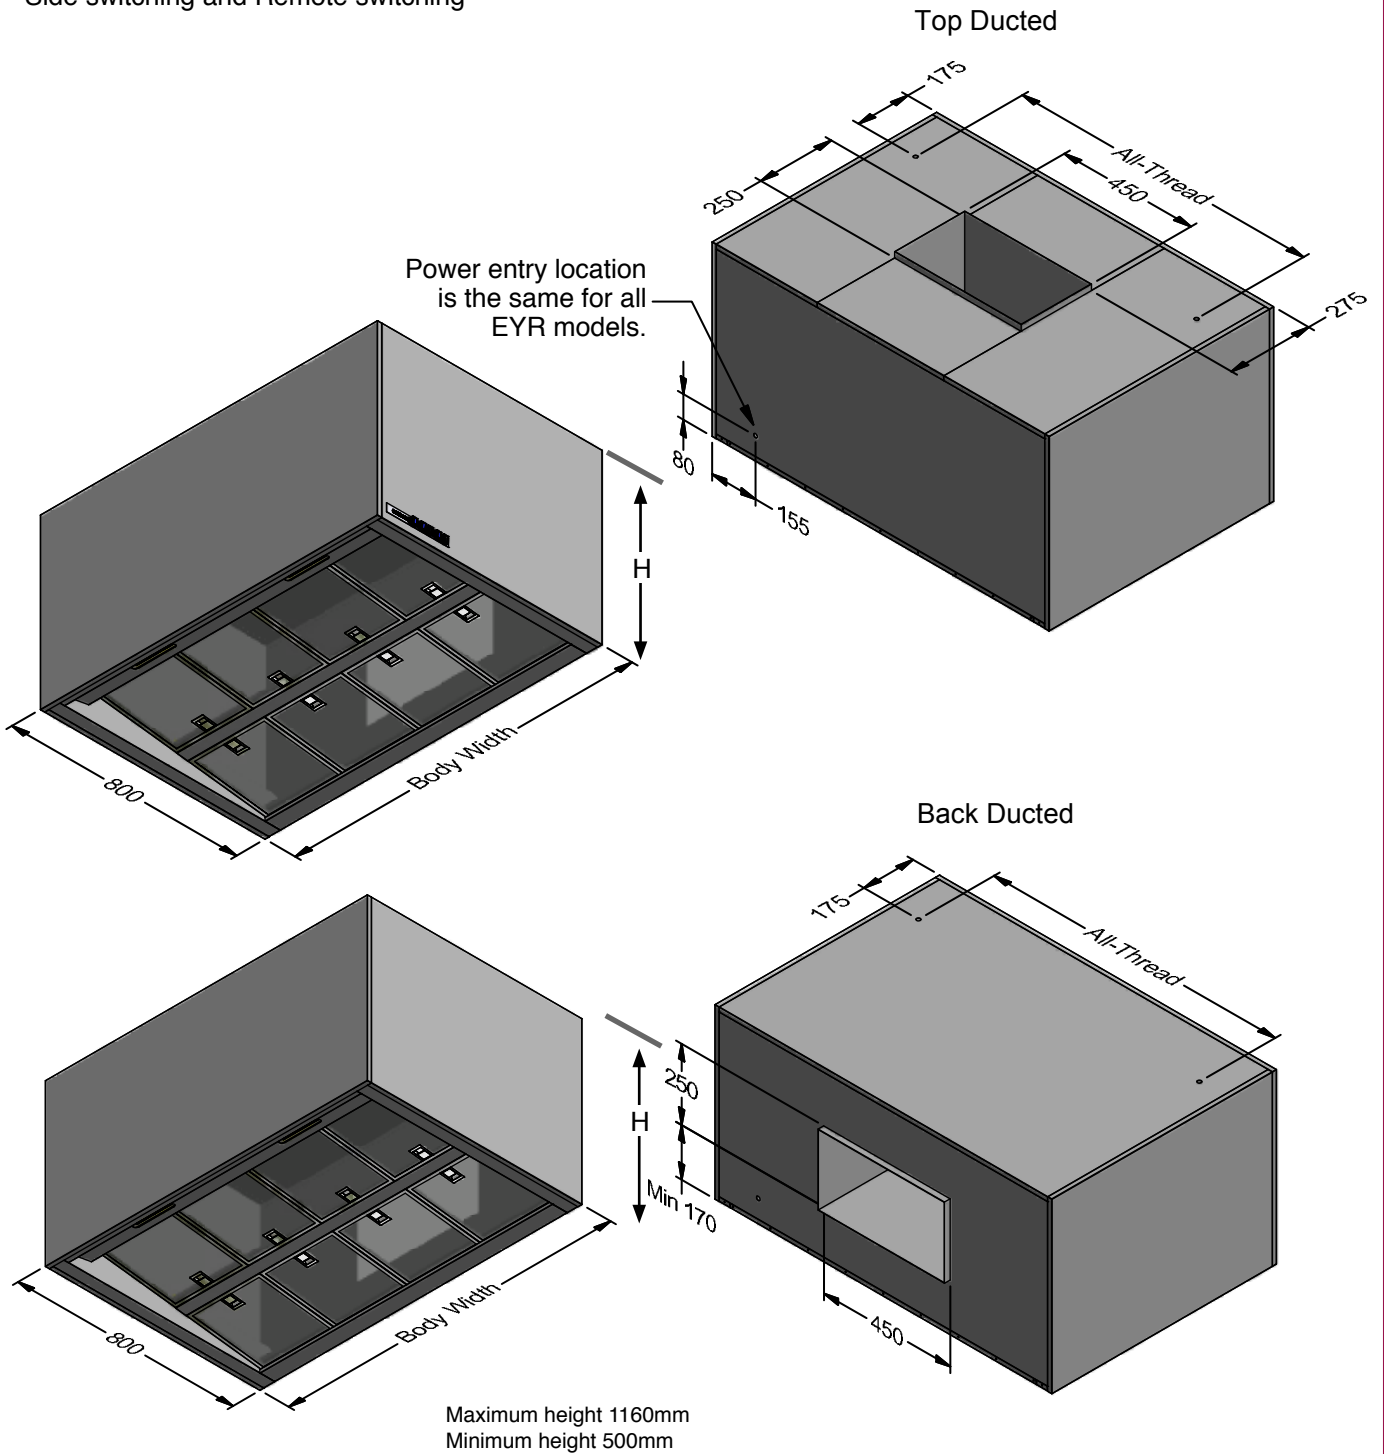

Eyre Wall Mounted Technical specifications

Side switching and Remote switching

Model	Model	Body Width	No. of Lights	Light Centres	No. of Filters	Filter Size
EYR 1000L-3 T-B	EYR 1000L-3R T-B	1000mm	2	580mm	6	272 x 290mm
EYR 1200L-3 T-B	EYR 1200L-3R T-B	1200mm	2	580mm	8	272 x 290mm
EYR 1500L-3 T-B	EYR 1500L-3R T-B	1500mm	2	545mm	6	459 x 290mm

WARNING: Dimensions shown are accurate at time of printing but CONDARI reserves the right to change specifications without notice. For building purposes the unit should be provided to the cabinet maker / builder / kitchen designer for exact measurements.