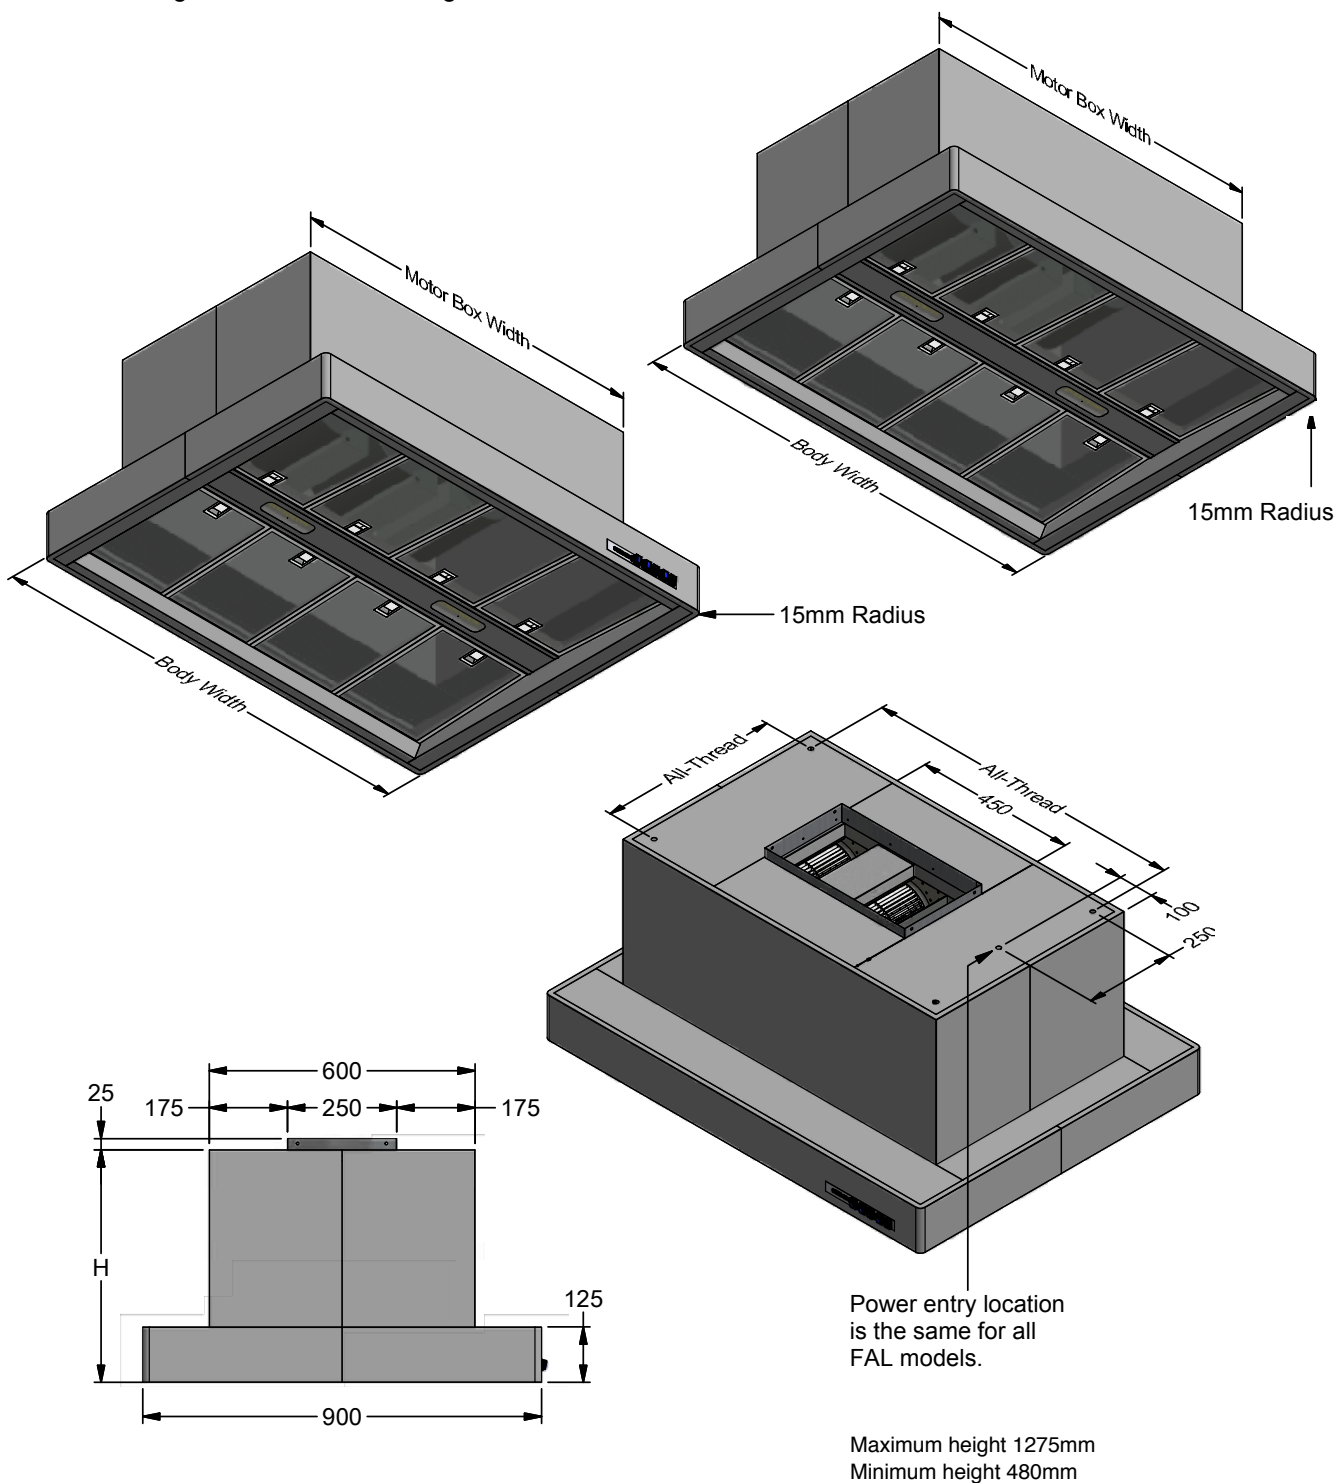

# Falcon FAL Ceiling Mounted Technical specifications

## Front switching and Remote switching

Model	Model	Body Width	Fanbox Width	Mounting Centres	No. of Lights	No. of Filters	Filter Size
FAL 1200L-3	FAL 1200L-3R	1200mm	1000mm	900mm x 500mm	2	8	272 x 355mm
FAL 1500L-3	FAL 1200L-3R	1500mm	1300mm	1200mm x 500mm	3	10	272 x 355mm