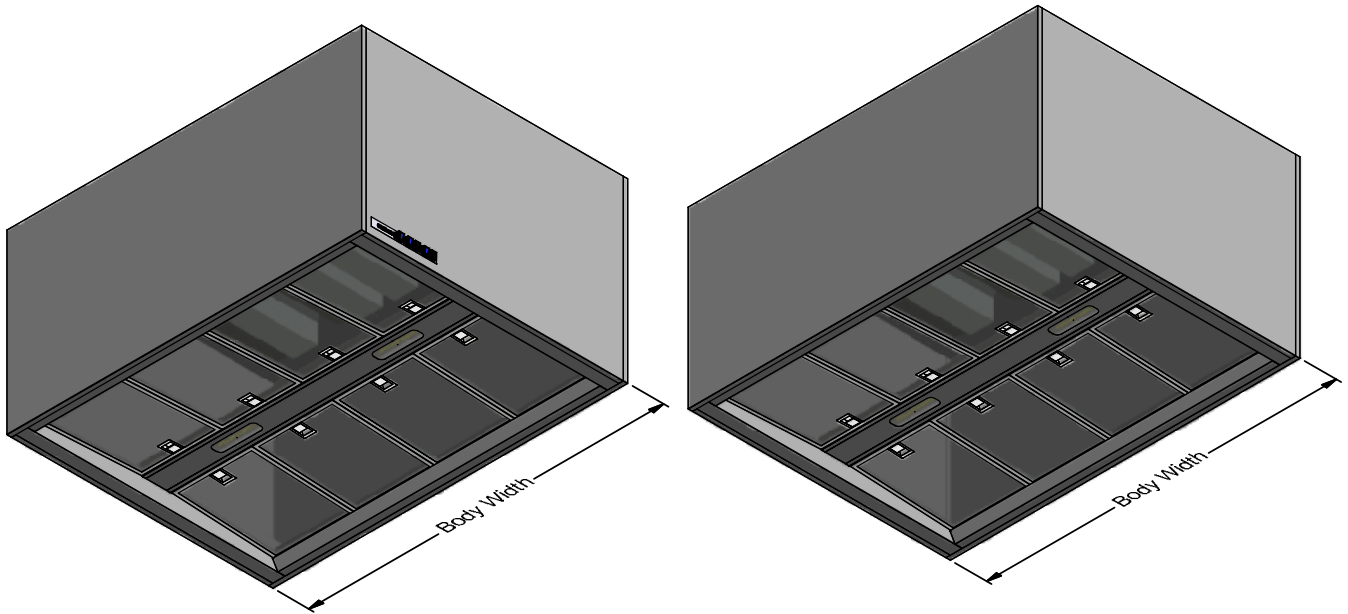

# Millington Ceiling Mounted Technical specifications

## Side switching and Remote switching

Power entry location is the same for all MIL models.

Maximum height 1160mm  
Minimum height 500mm

| Model       | Model        | Body Width | Mounting Centres | No. of Lights | Light Centres | No. of Filters | Filter Size |
|-------------|--------------|------------|------------------|---------------|---------------|----------------|-------------|
| MIL 1200L-3 | MIL 1200L-3R | 1200mm     | 1000-700mm       | 2             | 544mm         | 8              | 272 x 355mm |
| MIL 1500L-3 | MIL 1500L-3R | 1500mm     | 1300-700mm       | 3             | 459mm         | 10             | 272 x 355mm |