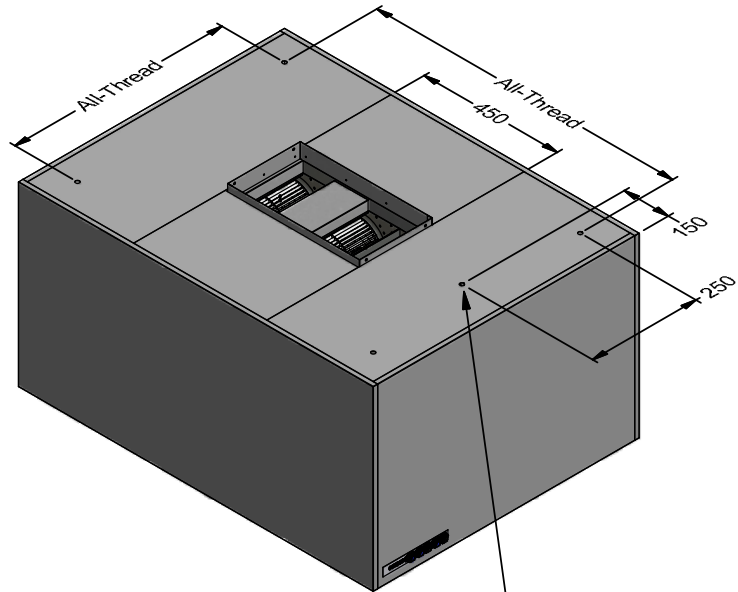

# Millington Ceiling Mounted Technical specifications

## Side switching and Remote switching

Power entry location is the same for all MIL models.

Maximum height 1160mm  
Minimum height 500mm

| Model       | Model        | Body Width | Mounting Centres | No. of Lights | Light Centres | No. of Filters | Filter Size |
|-------------|--------------|------------|------------------|---------------|---------------|----------------|-------------|
| MIL 1200L-3 | MIL 1200L-3R | 1200mm     | 1000-700mm       | 2             | 544mm         | 8              | 272 x 355mm |
| MIL 1500L-3 | MIL 1500L-3R | 1500mm     | 1300-700mm       | 3             | 459mm         | 10             | 272 x 355mm |