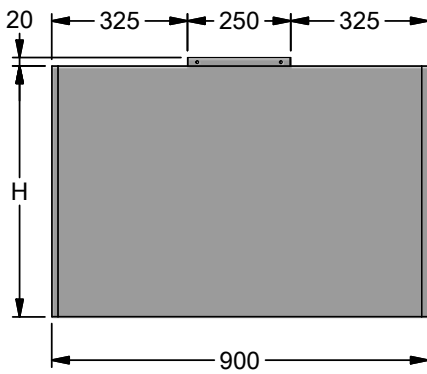

## Side switching and Remote switching

Power entry location is the same for all MIL models.

Maximum height 1160mm  
Minimum height 500mm

| Model       | Model        | Body Width | Mounting Centres | No. of Lights | Light Centres | No. of Filters | Filter Size |
|-------------|--------------|------------|------------------|---------------|---------------|----------------|-------------|
| MIL 1200L-3 | MIL 1200L-3R | 1200mm     | 1000-700mm       | 2             | 544mm         | 8              | 272 x 355mm |
| MIL 1500L-3 | MIL 1500L-3R | 1500mm     | 1300-700mm       | 3             | 459mm         | 10             | 272 x 355mm |