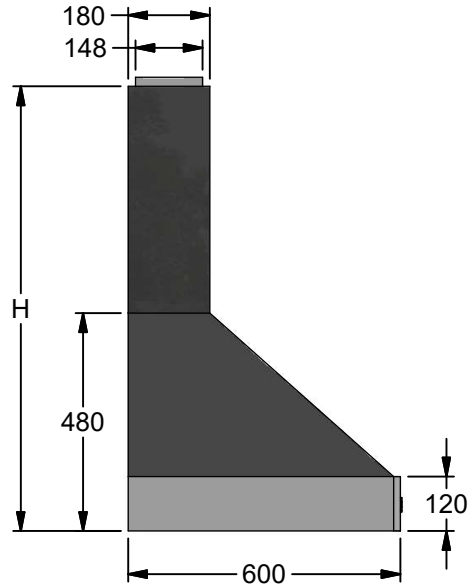

AGA Rangehood

Technical Specification Sheet

AGA

Wall Mounted

Model	AGA 1000L-2	Model	AGA 1000L-2
Body Width	1000mm	Filter Size	290mm x 422mm
Motor Box / Flue Width	450mm	Conversion Top/Back Back/Top	NO
Motor Qty	2	Electrical Connection	Junction Box
LED Light	Cool	Minimum Height (H =)	480mm
Nightlight	YES	Maximum Height (H =)	1660mm
Light Qty	2	PowderKote® Available	YES
Light Centres	510mm	All-thread Fixing Centres	N/A
Filter Qty	3	Corner Type	Round
		Condari Pty Ltd.	Version: B 23/07/2018F Page 1 of 1