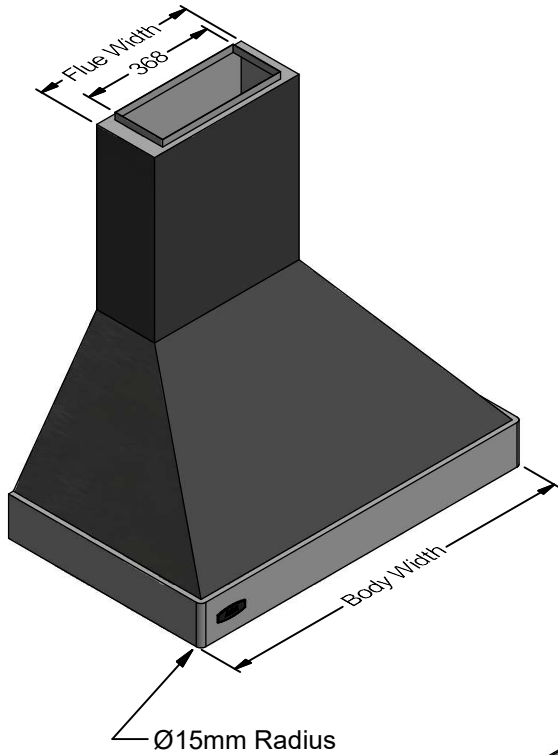

AGA Rangehood

Technical Specification Sheet

AGA

Wall Mounted

Model	AGA 1000L-2	Model	AGA 1000L-2
Body Width	1000mm	Filter Size	290mm x 422mm
Motor Box / Flue Width	450mm	Conversion Top/Back Back/Top	NO
Motor Qty	2	Electrical Connection	Junction Box
LED Light	Cool	Minimum Height (H =)	480mm
Nightlight	YES	Maximum Height (H =)	1660mm
Light Qty	2	PowderKote® Available	YES
Light Centres	510mm	All-thread Fixing Centres	N/A
Filter Qty	3	Corner Type	Round
		Condari Pty Ltd.	Version: B 23/07/2018F Page 1 of 1