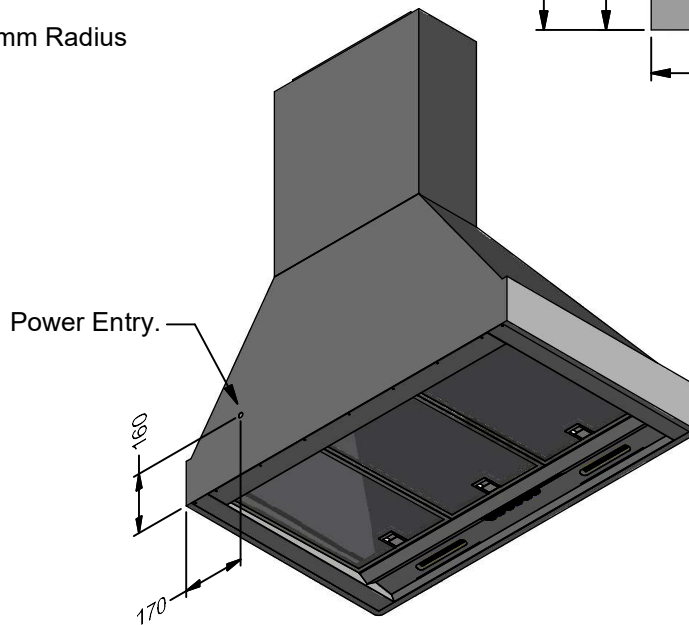

AGA Rangehood

Technical Specification Sheet

AGA

Wall Mounted

Model	AGA 1000L-2	Model	AGA 1000L-2
Body Width	1000mm	Filter Size	290mm x 422mm
Motor Box / Flue Width	450mm	Conversion Top/Back Back/Top	NO
Motor Qty	2	Electrical Connection	Junction Box
LED Light	Cool	Minimum Height (H =)	480mm
Nightlight	YES	Maximum Height (H =)	1660mm
Light Qty	2	PowderKote® Available	YES
Light Centres	510mm	All-thread Fixing Centres	N/A
Filter Qty	3	Corner Type	Round
		Condari Pty Ltd.	Version: B 23/07/2018F Page 1 of 1