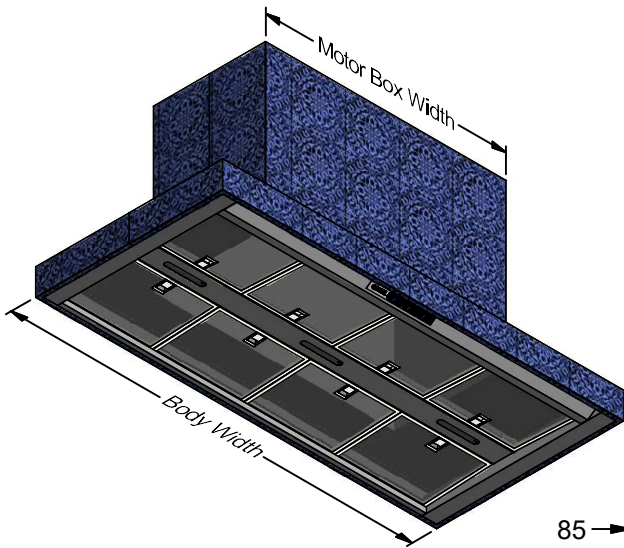

Front

Front

Model	FRA 1000L-2	FRA 1200L-2	Model	FRA 1000L-2	FRA 1200L-2
Body Width	1000mm	1200mm	Filter Size	429mm x 260mm	350mm x 250mm
Motor Box / Flue Width	420mm	420mm	Conversion Top/Back Back/Top	NO	NO
Motor Qty	2	2	Electrical Connection	10 Amp Lead	10 Amp Lead
LED Light	Cool	Cool	Minimum Height (H =)	550mm	550mm
Nightlight	YES	YES	Maximum Height (H =)	1600mm	1600mm
Light Qty	2	3	PowderKote® Available	N/A	N/A
Light Centres	430mm	380mm	All-thread Fixing Centres	360mm x 320mm	360mm x 320mm
Filter Qty	4	6	Corner Type	Square	Square
			Condari Pty Ltd.	Version: D 13/08/2018F Page 1 of 2	

Model	FRA 1500L-3	FRA 1800L-3	Model	FRA 1500L-3	FRA 1800L-3
Body Width	1500mm	1800mm	Filter Size	340mm x 260mm	340mm x 260mm
Motor Box / Flue Width	900mm	900mm	Conversion Top/Back Back/Top	NO	NO
Motor Qty	3	3	Electrical Connection	10 Amp Lead	10 Amp Lead
LED Light	Cool	Cool	Minimum Height (H =)	550mm	550mm
Nightlight	YES	YES	Maximum Height (H =)	1600mm	1600mm
Light Qty	3	4	PowderKote® Available	N/A	N/A
Light Centres	510mm	422mm	All-thread Fixing Centres	840mm x 320mm	840mm x 320mm
Filter Qty	8	10	Corner Type	Square	Square
			Condari Pty Ltd.	Version: D 13/08/2018F Page 2 of 2	