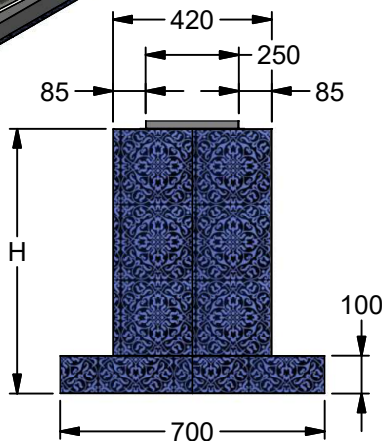

Front

Front

Model	FRA 1000L-2	FRA 1200L-2	Model	FRA 1000L-2	FRA 1200L-2
Body Width	1000mm	1200mm	Filter Size	429mm x 260mm	350mm x 250mm
Motor Box / Flue Width	420mm	420mm	Conversion Top/Back Back/Top	NO	NO
Motor Qty	2	2	Electrical Connection	10 Amp Lead	10 Amp Lead
LED Light	Cool	Cool	Minimum Height (H =)	550mm	550mm
Nightlight	YES	YES	Maximum Height (H =)	1600mm	1600mm
Light Qty	2	3	PowderKote® Available	N/A	N/A
Light Centres	430mm	380mm	All-thread Fixing Centres	360mm x 320mm	360mm x 320mm
Filter Qty	4	6	Corner Type	Square	Square
			Condari Pty Ltd.	Version: D 13/08/2018F Page 1 of 2	

Model	FRA 1500L-3	FRA 1800L-3	Model	FRA 1500L-3	FRA 1800L-3
Body Width	1500mm	1800mm	Filter Size	340mm x 260mm	340mm x 260mm
Motor Box / Flue Width	900mm	900mm	Conversion Top/Back Back/Top	NO	NO
Motor Qty	3	3	Electrical Connection	10 Amp Lead	10 Amp Lead
LED Light	Cool	Cool	Minimum Height (H =)	550mm	550mm
Nightlight	YES	YES	Maximum Height (H =)	1600mm	1600mm
Light Qty	3	4	PowderKote® Available	N/A	N/A
Light Centres	510mm	422mm	All-thread Fixing Centres	840mm x 320mm	840mm x 320mm
Filter Qty	8	10	Corner Type	Square	Square
			Condari Pty Ltd.	Version: D 13/08/2018F Page 2 of 2	