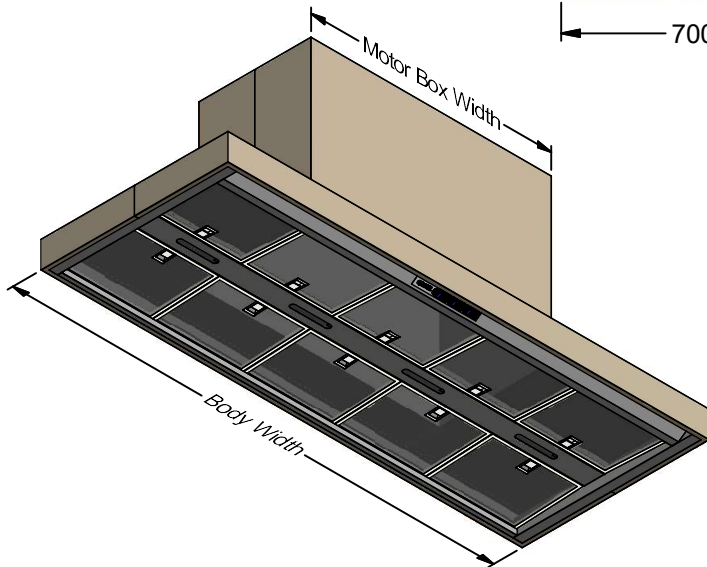

Front

Front

Model	FRA 1000L-2	FRA 1200L-2	Model	FRA 1000L-2	FRA 1200L-2
Body Width	1000mm	1200mm	Filter Size	429mm x 260mm	350mm x 250mm
Motor Box / Flue Width	420mm	420mm	Conversion Top/Back Back/Top	NO	NO
Motor Qty	2	2	Electrical Connection	10 Amp Lead	10 Amp Lead
LED Light	Cool	Cool	Minimum Height (H =)	550mm	550mm
Nightlight	YES	YES	Maximum Height (H =)	1600mm	1600mm
Light Qty	2	3	PowderKote® Available	N/A	N/A
Light Centres	430mm	380mm	All-thread Fixing Centres	360mm x 320mm	360mm x 320mm
Filter Qty	4	6	Corner Type	Square	Square
			Condari Pty Ltd.	Version: D 13/08/2018F Page 1 of 2	

Model	FRA 1500L-3	FRA 1800L-3	Model	FRA 1500L-3	FRA 1800L-3
Body Width	1500mm	1800mm	Filter Size	340mm x 260mm	340mm x 260mm
Motor Box / Flue Width	900mm	900mm	Conversion Top/Back Back/Top	NO	NO
Motor Qty	3	3	Electrical Connection	10 Amp Lead	10 Amp Lead
LED Light	Cool	Cool	Minimum Height (H =)	550mm	550mm
Nightlight	YES	YES	Maximum Height (H =)	1600mm	1600mm
Light Qty	3	4	PowderKote® Available	N/A	N/A
Light Centres	510mm	422mm	All-thread Fixing Centres	840mm x 320mm	840mm x 320mm
Filter Qty	8	10	Corner Type	Square	Square
			Condari Pty Ltd.	Version: D 13/08/2018F Page 2 of 2	