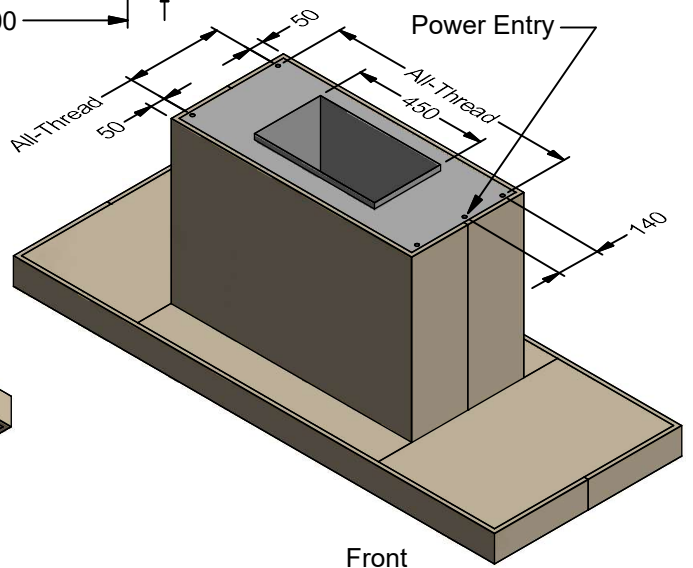

Front

Front

Model	FRA 1000L-2	FRA 1200L-2	Model	FRA 1000L-2	FRA 1200L-2
Body Width	1000mm	1200mm	Filter Size	429mm x 260mm	350mm x 250mm
Motor Box / Flue Width	420mm	420mm	Conversion Top/Back Back/Top	NO	NO
Motor Qty	2	2	Electrical Connection	10 Amp Lead	10 Amp Lead
LED Light	Cool	Cool	Minimum Height (H =)	550mm	550mm
Nightlight	YES	YES	Maximum Height (H =)	1600mm	1600mm
Light Qty	2	3	PowderKote® Available	N/A	N/A
Light Centres	430mm	380mm	All-thread Fixing Centres	360mm x 320mm	360mm x 320mm
Filter Qty	4	6	Corner Type	Square	Square
			Condari Pty Ltd.	Version: D 13/08/2018F Page 1 of 2	

Model	FRA 1500L-3	FRA 1800L-3	Model	FRA 1500L-3	FRA 1800L-3
Body Width	1500mm	1800mm	Filter Size	340mm x 260mm	340mm x 260mm
Motor Box / Flue Width	900mm	900mm	Conversion Top/Back Back/Top	NO	NO
Motor Qty	3	3	Electrical Connection	10 Amp Lead	10 Amp Lead
LED Light	Cool	Cool	Minimum Height (H =)	550mm	550mm
Nightlight	YES	YES	Maximum Height (H =)	1600mm	1600mm
Light Qty	3	4	PowderKote® Available	N/A	N/A
Light Centres	510mm	422mm	All-thread Fixing Centres	840mm x 320mm	840mm x 320mm
Filter Qty	8	10	Corner Type	Square	Square
			Condari Pty Ltd.	Version: D 13/08/2018F Page 2 of 2	