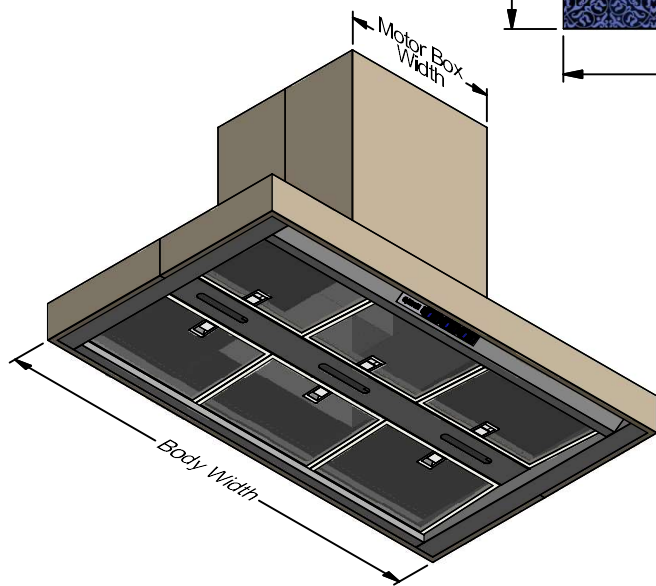

Front

Front

Model	FRA 1000L-2	FRA 1200L-2	Model	FRA 1000L-2	FRA 1200L-2
Body Width	1000mm	1200mm	Filter Size	429mm x 260mm	350mm x 250mm
Motor Box / Flue Width	420mm	420mm	Conversion Top/Back Back/Top	NO	NO
Motor Qty	2	2	Electrical Connection	10 Amp Lead	10 Amp Lead
LED Light	Cool	Cool	Minimum Height (H =)	550mm	550mm
Nightlight	YES	YES	Maximum Height (H =)	1600mm	1600mm
Light Qty	2	3	PowderKote® Available	N/A	N/A
Light Centres	430mm	380mm	All-thread Fixing Centres	360mm x 320mm	360mm x 320mm
Filter Qty	4	6	Corner Type	Square	Square
			Condari Pty Ltd.	Version: D 13/08/2018F Page 1 of 2	

Model	FRA 1500L-3	FRA 1800L-3	Model	FRA 1500L-3	FRA 1800L-3
Body Width	1500mm	1800mm	Filter Size	340mm x 260mm	340mm x 260mm
Motor Box / Flue Width	900mm	900mm	Conversion Top/Back Back/Top	NO	NO
Motor Qty	3	3	Electrical Connection	10 Amp Lead	10 Amp Lead
LED Light	Cool	Cool	Minimum Height (H =)	550mm	550mm
Nightlight	YES	YES	Maximum Height (H =)	1600mm	1600mm
Light Qty	3	4	PowderKote® Available	N/A	N/A
Light Centres	510mm	422mm	All-thread Fixing Centres	840mm x 320mm	840mm x 320mm
Filter Qty	8	10	Corner Type	Square	Square
			Condari Pty Ltd.	Version: D 13/08/2018F Page 2 of 2	