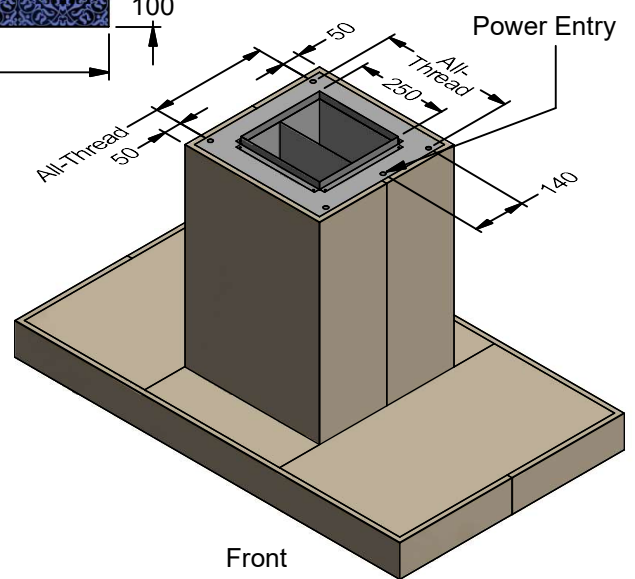

Front

Front

Model	FRA 1000L-2	FRA 1200L-2	Model	FRA 1000L-2	FRA 1200L-2
Body Width	1000mm	1200mm	Filter Size	429mm x 260mm	350mm x 250mm
Motor Box / Flue Width	420mm	420mm	Conversion Top/Back Back/Top	NO	NO
Motor Qty	2	2	Electrical Connection	10 Amp Lead	10 Amp Lead
LED Light	Cool	Cool	Minimum Height (H =)	550mm	550mm
Nightlight	YES	YES	Maximum Height (H =)	1600mm	1600mm
Light Qty	2	3	PowderKote® Available	N/A	N/A
Light Centres	430mm	380mm	All-thread Fixing Centres	360mm x 320mm	360mm x 320mm
Filter Qty	4	6	Corner Type	Square	Square
			Condari Pty Ltd.	Version: D 13/08/2018F Page 1 of 2	

Model	FRA 1500L-3	FRA 1800L-3	Model	FRA 1500L-3	FRA 1800L-3
Body Width	1500mm	1800mm	Filter Size	340mm x 260mm	340mm x 260mm
Motor Box / Flue Width	900mm	900mm	Conversion Top/Back Back/Top	NO	NO
Motor Qty	3	3	Electrical Connection	10 Amp Lead	10 Amp Lead
LED Light	Cool	Cool	Minimum Height (H =)	550mm	550mm
Nightlight	YES	YES	Maximum Height (H =)	1600mm	1600mm
Light Qty	3	4	PowderKote® Available	N/A	N/A
Light Centres	510mm	422mm	All-thread Fixing Centres	840mm x 320mm	840mm x 320mm
Filter Qty	8	10	Corner Type	Square	Square
			Condari Pty Ltd.	Version: D 13/08/2018F Page 2 of 2	