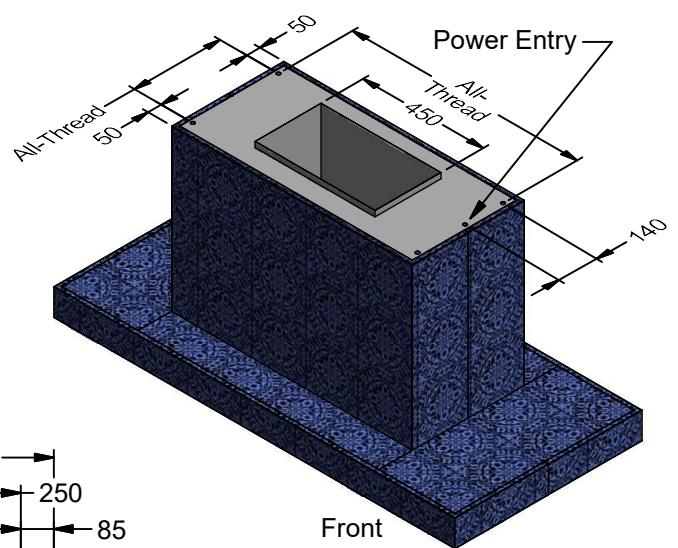

Front

Front

Model	FRA 1000L-2	FRA 1200L-2	Model	FRA 1000L-2	FRA 1200L-2
Body Width	1000mm	1200mm	Filter Size	429mm x 260mm	350mm x 250mm
Motor Box / Flue Width	420mm	420mm	Conversion Top/Back Back/Top	NO	NO
Motor Qty	2	2	Electrical Connection	10 Amp Lead	10 Amp Lead
LED Light	Cool	Cool	Minimum Height (H =)	550mm	550mm
Nightlight	YES	YES	Maximum Height (H =)	1600mm	1600mm
Light Qty	2	3	PowderKote® Available	N/A	N/A
Light Centres	430mm	380mm	All-thread Fixing Centres	360mm x 320mm	360mm x 320mm
Filter Qty	4	6	Corner Type	Square	Square
			Condari Pty Ltd.	Version: D 13/08/2018F Page 1 of 2	

Model	FRA 1500L-3	FRA 1800L-3	Model	FRA 1500L-3	FRA 1800L-3
Body Width	1500mm	1800mm	Filter Size	340mm x 260mm	340mm x 260mm
Motor Box / Flue Width	900mm	900mm	Conversion Top/Back Back/Top	NO	NO
Motor Qty	3	3	Electrical Connection	10 Amp Lead	10 Amp Lead
LED Light	Cool	Cool	Minimum Height (H =)	550mm	550mm
Nightlight	YES	YES	Maximum Height (H =)	1600mm	1600mm
Light Qty	3	4	PowderKote® Available	N/A	N/A
Light Centres	510mm	422mm	All-thread Fixing Centres	840mm x 320mm	840mm x 320mm
Filter Qty	8	10	Corner Type	Square	Square
			Condari Pty Ltd.	Version: D 13/08/2018F Page 2 of 2	