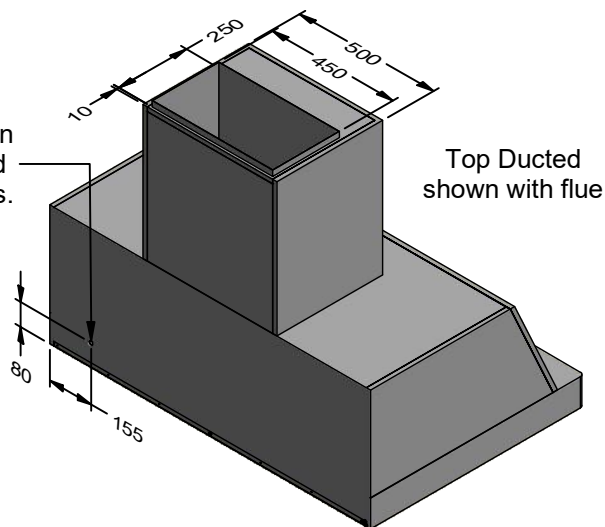

BALTIMORE COMES TOP DUCTED AND CAN BE CONVERTED TO BACK DUCTED ON SITE BY THE INSTALLER.

Power entry location for standard BAL models.

Top Ducted shown with flue

Back Ducted Remote Switch

Power entry location for remotely switched BAL models.

Back Ducted shown with flue

PLEASE NOTE "R" AT THE END OF THE MODEL No. DENOTES REMOTELY SWITCHED FOR REMOTELY SWITCHED MODELS SWITCHING IS NOT SUPPLIED ELECTRICAL CONNECTION IS MADE AT JUNCTION BOX INSIDE RANGEHOOD

Model	BAL 1200L-3 BAL 1200L-3 R	BAL 1500L-3 BAL 1500L-3 R	Model	BAL 1200L-3 BAL 1200L-3 R	BAL 1500L-3 BAL 1500L-3 R
Body Width	1200mm	1500mm	Filter Size	272mm x 290mm	459mm x 290mm
Motor Box / Flue Width	500mm	500mm	Conversion Top/Back Back/Top	YES	YES
Motor Qty	3	3	Electrical Connection	Junction Box	Junction Box
LED Light	Cool or Warm	Cool or Warm	Minimum Height (H =)	N/A	N/A
Nightlight	NO	NO	Maximum Height (H =)	N/A	N/A
Light Qty	2	3	PowderKote® Available	N/A	N/A
Light Centres	545mm	459mm	All-thread Fixing Centres	N/A	N/A
Filter Qty	8	6	Corner Type	Round	Round
			Condari Pty Ltd.	Version: G 25/02/2020F	Page 1 of 1