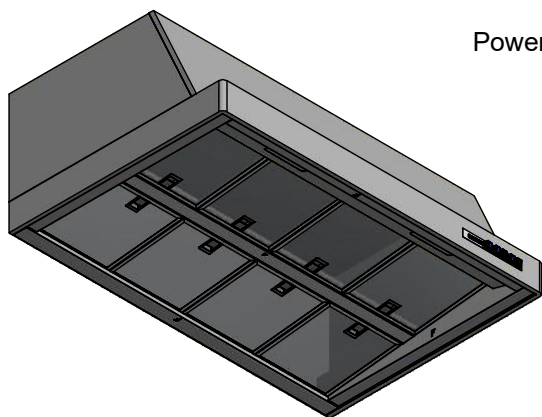

BALTIMORE COMES TOP DUCTED AND CAN BE CONVERTED TO BACK DUCTED ON SITE BY THE INSTALLER.

Power entry location for standard BAL models.

Top Ducted shown with flue

Back Ducted Remote Switch

Power entry location for remotely switched BAL models.

Back Ducted shown with flue

PLEASE NOTE "R" AT THE END OF THE MODEL No. DENOTES REMOTELY SWITCHED FOR REMOTELY SWITCHED MODELS SWITCHING IS NOT SUPPLIED ELECTRICAL CONNECTION IS MADE AT JUNCTION BOX INSIDE RANGEHOOD

Model	BAL 1200L-3 BAL 1200L-3 R	BAL 1500L-3 BAL 1500L-3 R	Model	BAL 1200L-3 BAL 1200L-3 R	BAL 1500L-3 BAL 1500L-3 R
Body Width	1200mm	1500mm	Filter Size	272mm x 290mm	459mm x 290mm
Motor Box / Flue Width	500mm	500mm	Conversion Top/Back Back/Top	YES	YES
Motor Qty	3	3	Electrical Connection	Junction Box	Junction Box
LED Light	Cool or Warm	Cool or Warm	Minimum Height (H =)	N/A	N/A
Nightlight	NO	NO	Maximum Height (H =)	N/A	N/A
Light Qty	2	3	PowderKote® Available	N/A	N/A
Light Centres	545mm	459mm	All-thread Fixing Centres	N/A	N/A
Filter Qty	8	6	Corner Type	Round	Round
			Condari Pty Ltd.	Version: G 25/02/2020F	Page 1 of 1