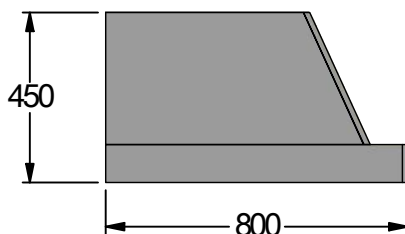

BALTIMORE COMES TOP DUCTED AND CAN BE CONVERTED TO BACK DUCTED ON SITE BY THE INSTALLER.

Power entry location for standard BAL models.

Top Ducted shown with flue

Back Ducted Remote Switch

Power entry location for remotely switched BAL models.

Back Ducted shown with flue

PLEASE NOTE "R" AT THE END OF THE MODEL No. DENOTES REMOTELY SWITCHED FOR REMOTELY SWITCHED MODELS SWITCHING IS NOT SUPPLIED ELECTRICAL CONNECTION IS MADE AT JUNCTION BOX INSIDE RANGEHOOD

Model	BAL 1200L-3 BAL 1200L-3 R	BAL 1500L-3 BAL 1500L-3 R	Model	BAL 1200L-3 BAL 1200L-3 R	BAL 1500L-3 BAL 1500L-3 R
Body Width	1200mm	1500mm	Filter Size	272mm x 290mm	459mm x 290mm
Motor Box / Flue Width	500mm	500mm	Conversion Top/Back Back/Top	YES	YES
Motor Qty	3	3	Electrical Connection	Junction Box	Junction Box
LED Light	Cool or Warm	Cool or Warm	Minimum Height (H =)	N/A	N/A
Nightlight	NO	NO	Maximum Height (H =)	N/A	N/A
Light Qty	2	3	PowderKote® Available	N/A	N/A
Light Centres	545mm	459mm	All-thread Fixing Centres	N/A	N/A
Filter Qty	8	6	Corner Type	Round	Round
			Condari Pty Ltd.	Version: G 25/02/2020F	Page 1 of 1