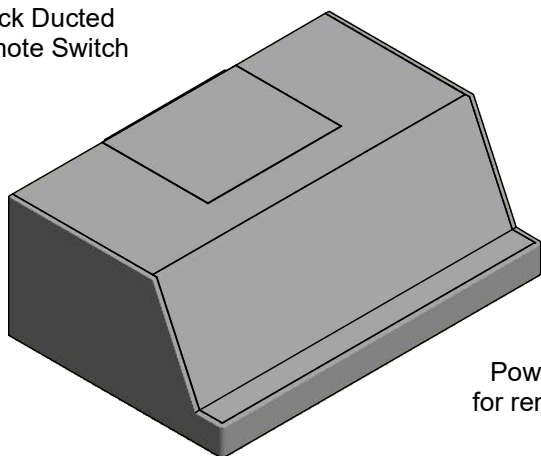

BALTIMORE COMES TOP DUCTED AND CAN BE CONVERTED TO BACK DUCTED ON SITE BY THE INSTALLER.

Power entry location for standard BAL models.

Top Ducted shown with flue

Back Ducted Remote Switch

Power entry location for remotely switched BAL models.

Back Ducted shown with flue

PLEASE NOTE "R" AT THE END OF THE MODEL No. DENOTES REMOTELY SWITCHED FOR REMOTELY SWITCHED MODELS SWITCHING IS NOT SUPPLIED ELECTRICAL CONNECTION IS MADE AT JUNCTION BOX INSIDE RANGEHOOD

Model	BAL 1200L-3 BAL 1200L-3 R	BAL 1500L-3 BAL 1500L-3 R	Model	BAL 1200L-3 BAL 1200L-3 R	BAL 1500L-3 BAL 1500L-3 R
Body Width	1200mm	1500mm	Filter Size	272mm x 290mm	459mm x 290mm
Motor Box / Flue Width	500mm	500mm	Conversion Top/Back Back/Top	YES	YES
Motor Qty	3	3	Electrical Connection	Junction Box	Junction Box
LED Light	Cool or Warm	Cool or Warm	Minimum Height (H =)	N/A	N/A
Nightlight	NO	NO	Maximum Height (H =)	N/A	N/A
Light Qty	2	3	PowderKote® Available	N/A	N/A
Light Centres	545mm	459mm	All-thread Fixing Centres	N/A	N/A
Filter Qty	8	6	Corner Type	Round	Round
			Condari Pty Ltd.	Version: G 25/02/2020F	Page 1 of 1