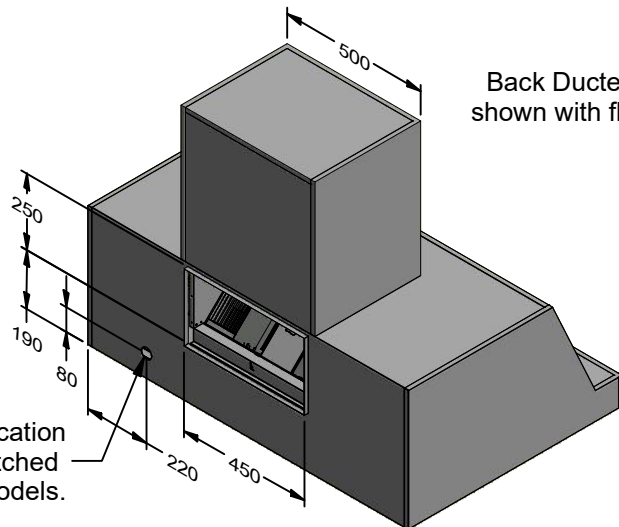

BALTIMORE COMES TOP DUCTED AND CAN BE CONVERTED TO BACK DUCTED ON SITE BY THE INSTALLER.

Power entry location for standard BAL models.

Top Ducted shown with flue

Back Ducted Remote Switch

Power entry location for remotely switched BAL models.

Back Ducted shown with flue

PLEASE NOTE "R" AT THE END OF THE MODEL No. DENOTES REMOTELY SWITCHED FOR REMOTELY SWITCHED MODELS SWITCHING IS NOT SUPPLIED ELECTRICAL CONNECTION IS MADE AT JUNCTION BOX INSIDE RANGEHOOD

Model	BAL 1200L-3 BAL 1200L-3 R	BAL 1500L-3 BAL 1500L-3 R	Model	BAL 1200L-3 BAL 1200L-3 R	BAL 1500L-3 BAL 1500L-3 R
Body Width	1200mm	1500mm	Filter Size	272mm x 290mm	459mm x 290mm
Motor Box / Flue Width	500mm	500mm	Conversion Top/Back Back/Top	YES	YES
Motor Qty	3	3	Electrical Connection	Junction Box	Junction Box
LED Light	Cool or Warm	Cool or Warm	Minimum Height (H =)	N/A	N/A
Nightlight	NO	NO	Maximum Height (H =)	N/A	N/A
Light Qty	2	3	PowderKote® Available	N/A	N/A
Light Centres	545mm	459mm	All-thread Fixing Centres	N/A	N/A
Filter Qty	8	6	Corner Type	Round	Round
			Condari Pty Ltd.	Version: G 25/02/2020F	Page 1 of 1