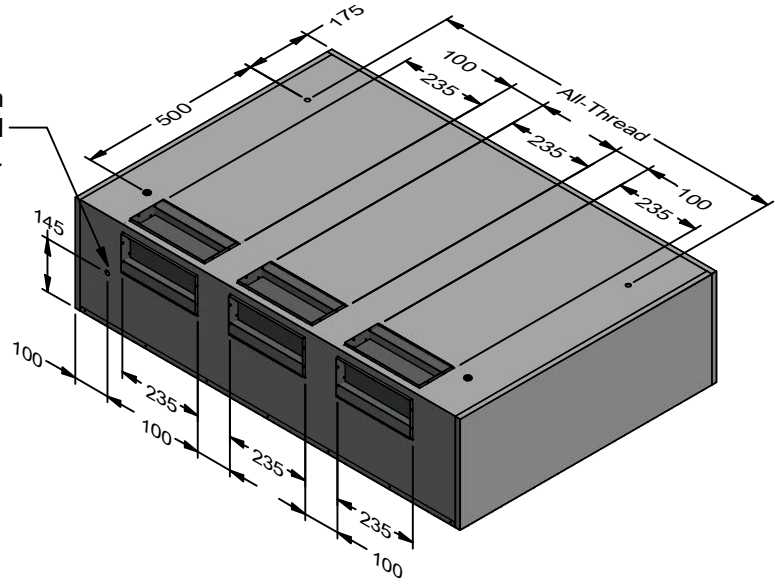

Power entry location is the same for all Beechworth models.

Beechworth comes top ducted and can be converted to back ducted on site by the installer. Please contact your local Qasair retailer for Ducting.

Model	BEE 1200L-3	BEE 1500L-3	Model	BEE 1200L-3	BEE 1500L-3
Body Width	1200mm	1500mm	Filter Size	272mm x 290mm	459mm x 290mm
Motor Box / Flue Width	N/A	N/A	Conversion Top/Back Back/Top	YES	YES
Motor Qty	3	3	Electrical Connection	Junction Box	Junction Box
LED Light	Cool or Warm	Cool or Warm	Minimum Height (H =)	N/A	N/A
Nightlight	NO	NO	Maximum Height (H =)	N/A	N/A
Light Qty	2	3	PowderKote® Available	N/A	N/A
Light Centres	545mm	459mm	All-thread Fixing Centres	1000mm	1300mm
Filter Qty	8	6	Corner Type	Square	Square
			Condari Pty Ltd.	Version: A 08/10/2019F Page 1 of 1	