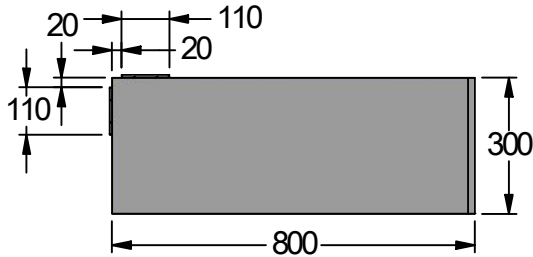

Power entry location is the same for all Beechworth models.

Beechworth comes top ducted and can be converted to back ducted on site by the installer. Please contact your local Qasair retailer for Ducting.

Model	BEE 1200L-3	BEE 1500L-3	Model	BEE 1200L-3	BEE 1500L-3
Body Width	1200mm	1500mm	Filter Size	272mm x 290mm	459mm x 290mm
Motor Box / Flue Width	N/A	N/A	Conversion Top/Back Back/Top	YES	YES
Motor Qty	3	3	Electrical Connection	Junction Box	Junction Box
LED Light	Cool or Warm	Cool or Warm	Minimum Height (H =)	N/A	N/A
Nightlight	NO	NO	Maximum Height (H =)	N/A	N/A
Light Qty	2	3	PowderKote® Available	N/A	N/A
Light Centres	545mm	459mm	All-thread Fixing Centres	1000mm	1300mm
Filter Qty	8	6	Corner Type	Square	Square
			Condari Pty Ltd.	Version: A 08/10/2019F Page 1 of 1	