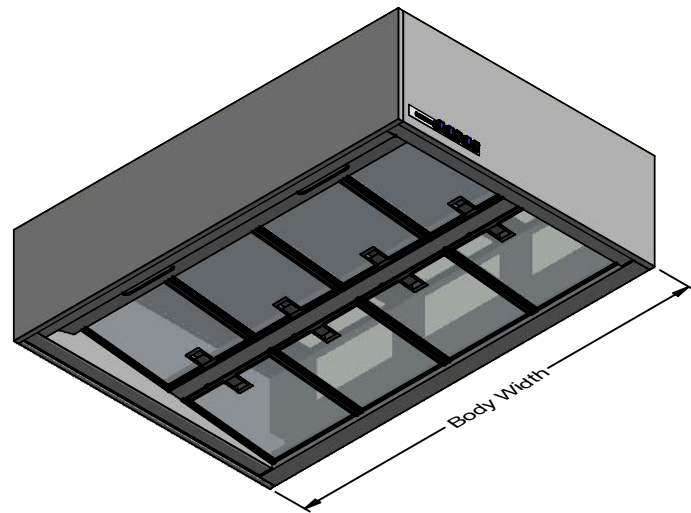

Power entry location is the same for all Beechworth models.

Beechworth comes top ducted and can be converted to back ducted on site by the installer. Please contact your local Qasair retailer for Ducting.

Model	BEE 1200L-3	BEE 1500L-3	Model	BEE 1200L-3	BEE 1500L-3
Body Width	1200mm	1500mm	Filter Size	272mm x 290mm	459mm x 290mm
Motor Box / Flue Width	N/A	N/A	Conversion Top/Back Back/Top	YES	YES
Motor Qty	3	3	Electrical Connection	Junction Box	Junction Box
LED Light	Cool or Warm	Cool or Warm	Minimum Height (H =)	N/A	N/A
Nightlight	NO	NO	Maximum Height (H =)	N/A	N/A
Light Qty	2	3	PowderKote® Available	N/A	N/A
Light Centres	545mm	459mm	All-thread Fixing Centres	1000mm	1300mm
Filter Qty	8	6	Corner Type	Square	Square
			Condari Pty Ltd.	Version: A 08/10/2019F Page 1 of 1	