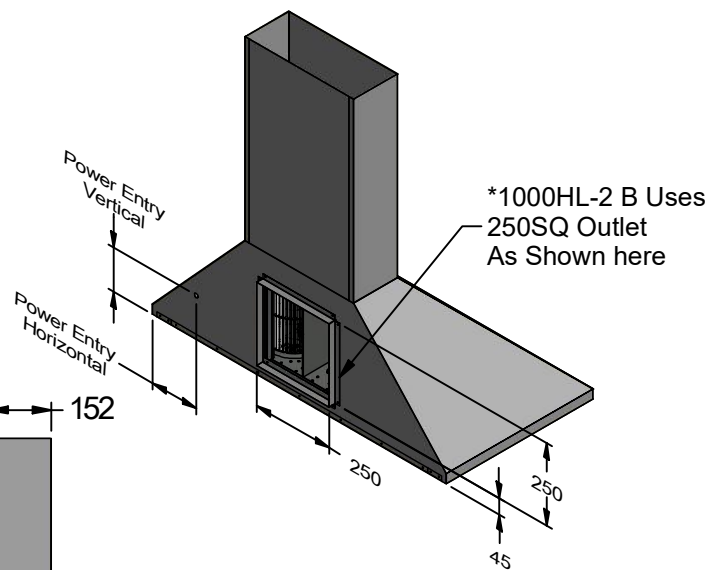

Model	600HL-1	700HL-1	900HL-1	Model	600HL-1	700HL-1	900HL-1
Body Width	600mm	700mm	900mm	Filter Size	272mm x 355mm	290mm x 355mm	272mm x 355mm
Motor Box / Flue Width	240mm	240mm	240mm	Conversion Top/Back Back/Top	NO	NO	NO
Motor Qty	1	1	1	Electrical Connection	Junction Box	Junction Box	Junction Box
LED Light	Cool	Cool	Cool	Power Entry Vertical	150mm	130mm	150mm
Nightlight	YES	YES	YES	Power Entry Horizontal	125mm	135mm	210mm
Light Qty	2	2	2	PowderKote® Available	N/A	N/A	N/A
Light Centres	310mm	310mm	510mm	Outlet Spacing	N/A	N/A	N/A
Filter Qty	2	2	3	Corner Type	Square	Square	Square
				Condari Pty Ltd.	Version: G 29/07/2019F		Page 1 of 2

Available Lengths:  
 DLE-2 600mm  
 DLE-2 900mm  
 DLE-2 1200mm  
 DLE-2 1500mm

Minimum Height: 375mm  
 Maximum Height: 1800mm

Model	1000HL-2	1200HL-2	Model	1000HL-2	1200HL-2
Body Width	1000mm	1200mm	Filter Size	290mm x 355mm	272mm x 355mm
Motor Box / Flue Width	370mm	370mm	Conversion Top/Back Back/Top	NO	NO
Motor Qty	2	2	Electrical Connection	Junction Box	Junction Box
LED Light	Cool	Cool	Minimum Height (H =)	130mm	190mm
Nightlight	YES	YES	Maximum Height (H =)	150mm	250mm
Light Qty	2	2	PowderKote® Available	N/A	N/A
Light Centres	510mm	648mm	All-thread Fixing Centres	N/A	100mm
Filter Qty	3	4	Corner Type	Square	Square
			Condari Pty Ltd.	Version: G 29/07/2019	Page 2 of 2