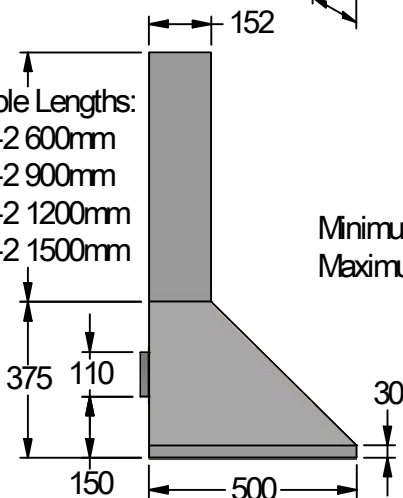

Model	600HL-1	700HL-1	900HL-1	Model	600HL-1	700HL-1	900HL-1
Body Width	600mm	700mm	900mm	Filter Size	272mm x 355mm	290mm x 355mm	272mm x 355mm
Motor Box / Flue Width	240mm	240mm	240mm	Conversion Top/Back Back/Top	NO	NO	NO
Motor Qty	1	1	1	Electrical Connection	Junction Box	Junction Box	Junction Box
LED Light	Cool	Cool	Cool	Power Entry Vertical	150mm	130mm	150mm
Nightlight	YES	YES	YES	Power Entry Horizontal	125mm	135mm	210mm
Light Qty	2	2	2	PowderKote® Available	N/A	N/A	N/A
Light Centres	310mm	310mm	510mm	Outlet Spacing	N/A	N/A	N/A
Filter Qty	2	2	3	Corner Type	Square	Square	Square
				Condari Pty Ltd.	Version: G 29/07/2019F		Page 1 of 2

Available Lengths:  
 DLE-2 600mm  
 DLE-2 900mm  
 DLE-2 1200mm  
 DLE-2 1500mm

Minimum Height: 375mm  
 Maximum Height: 1800mm

Model	1000HL-2	1200HL-2	Model	1000HL-2	1200HL-2
Body Width	1000mm	1200mm	Filter Size	290mm x 355mm	272mm x 355mm
Motor Box / Flue Width	370mm	370mm	Conversion Top/Back Back/Top	NO	NO
Motor Qty	2	2	Electrical Connection	Junction Box	Junction Box
LED Light	Cool	Cool	Minimum Height (H =)	130mm	190mm
Nightlight	YES	YES	Maximum Height (H =)	150mm	250mm
Light Qty	2	2	PowderKote® Available	N/A	N/A
Light Centres	510mm	648mm	All-thread Fixing Centres	N/A	100mm
Filter Qty	3	4	Corner Type	Square	Square
			Condari Pty Ltd.	Version: G 29/07/2019	Page 2 of 2