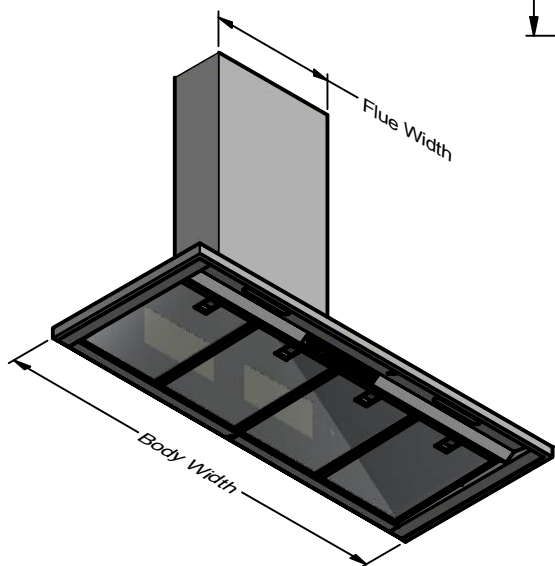

Model	600HL-1	700HL-1	900HL-1	Model	600HL-1	700HL-1	900HL-1
Body Width	600mm	700mm	900mm	Filter Size	272mm x 355mm	290mm x 355mm	272mm x 355mm
Motor Box / Flue Width	240mm	240mm	240mm	Conversion Top/Back Back/Top	NO	NO	NO
Motor Qty	1	1	1	Electrical Connection	Junction Box	Junction Box	Junction Box
LED Light	Cool	Cool	Cool	Power Entry Vertical	150mm	130mm	150mm
Nightlight	YES	YES	YES	Power Entry Horizontal	125mm	135mm	210mm
Light Qty	2	2	2	PowderKote® Available	N/A	N/A	N/A
Light Centres	310mm	310mm	510mm	Outlet Spacing	N/A	N/A	N/A
Filter Qty	2	2	3	Corner Type	Square	Square	Square
				Condari Pty Ltd.	Version: G 29/07/2019F		Page 1 of 2

Available Lengths:  
 DLE-2 600mm  
 DLE-2 900mm  
 DLE-2 1200mm  
 DLE-2 1500mm

Minimum Height: 375mm  
 Maximum Height: 1800mm

Model	1000HL-2	1200HL-2	Model	1000HL-2	1200HL-2
Body Width	1000mm	1200mm	Filter Size	290mm x 355mm	272mm x 355mm
Motor Box / Flue Width	370mm	370mm	Conversion Top/Back Back/Top	NO	NO
Motor Qty	2	2	Electrical Connection	Junction Box	Junction Box
LED Light	Cool	Cool	Minimum Height (H =)	130mm	190mm
Nightlight	YES	YES	Maximum Height (H =)	150mm	250mm
Light Qty	2	2	PowderKote® Available	N/A	N/A
Light Centres	510mm	648mm	All-thread Fixing Centres	N/A	100mm
Filter Qty	3	4	Corner Type	Square	Square
			Condari Pty Ltd.	Version: G 29/07/2019	Page 2 of 2