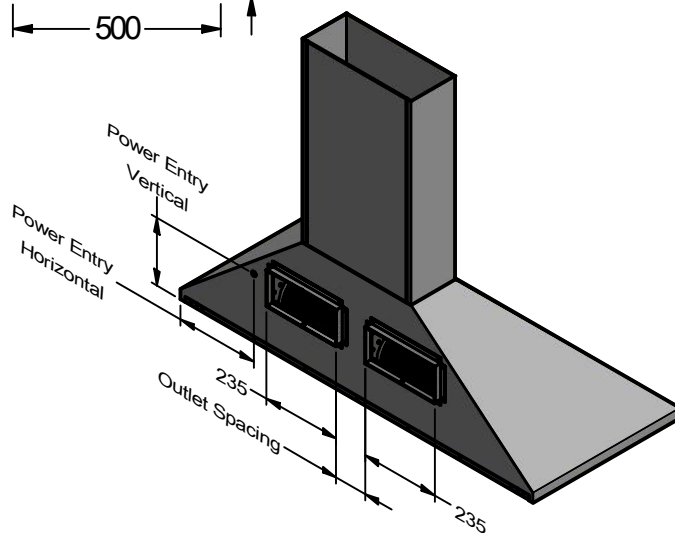

Model	600HL-1	700HL-1	900HL-1	Model	600HL-1	700HL-1	900HL-1
Body Width	600mm	700mm	900mm	Filter Size	272mm x 355mm	290mm x 355mm	272mm x 355mm
Motor Box / Flue Width	240mm	240mm	240mm	Conversion Top/Back Back/Top	NO	NO	NO
Motor Qty	1	1	1	Electrical Connection	Junction Box	Junction Box	Junction Box
LED Light	Cool	Cool	Cool	Power Entry Vertical	150mm	130mm	150mm
Nightlight	YES	YES	YES	Power Entry Horizontal	125mm	135mm	210mm
Light Qty	2	2	2	PowderKote® Available	N/A	N/A	N/A
Light Centres	310mm	310mm	510mm	Outlet Spacing	N/A	N/A	N/A
Filter Qty	2	2	3	Corner Type	Square	Square	Square
				Condari Pty Ltd.	Version: G 29/07/2019F		Page 1 of 2

Available Lengths:  
 DLE-2 600mm  
 DLE-2 900mm  
 DLE-2 1200mm  
 DLE-2 1500mm

Minimum Height: 375mm  
 Maximum Height: 1800mm

Model	1000HL-2	1200HL-2	Model	1000HL-2	1200HL-2
Body Width	1000mm	1200mm	Filter Size	290mm x 355mm	272mm x 355mm
Motor Box / Flue Width	370mm	370mm	Conversion Top/Back Back/Top	NO	NO
Motor Qty	2	2	Electrical Connection	Junction Box	Junction Box
LED Light	Cool	Cool	Minimum Height (H =)	130mm	190mm
Nightlight	YES	YES	Maximum Height (H =)	150mm	250mm
Light Qty	2	2	PowderKote® Available	N/A	N/A
Light Centres	510mm	648mm	All-thread Fixing Centres	N/A	100mm
Filter Qty	3	4	Corner Type	Square	Square
			Condari Pty Ltd.	Version: G 29/07/2019	Page 2 of 2