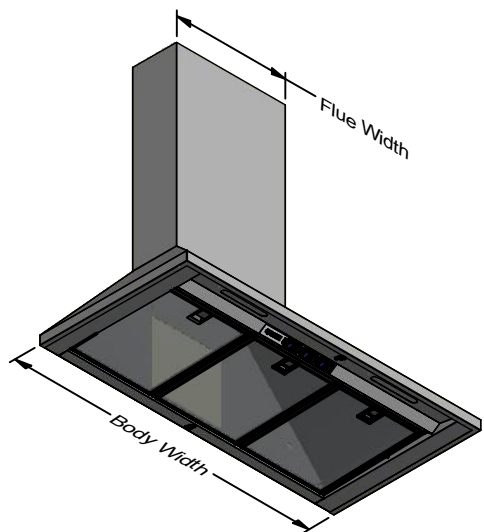

Model	600HL-1	700HL-1	900HL-1	Model	600HL-1	700HL-1	900HL-1
Body Width	600mm	700mm	900mm	Filter Size	272mm x 355mm	290mm x 355mm	272mm x 355mm
Motor Box / Flue Width	240mm	240mm	240mm	Conversion Top/Back Back/Top	NO	NO	NO
Motor Qty	1	1	1	Electrical Connection	Junction Box	Junction Box	Junction Box
LED Light	Cool	Cool	Cool	Power Entry Vertical	150mm	130mm	150mm
Nightlight	YES	YES	YES	Power Entry Horizontal	125mm	135mm	210mm
Light Qty	2	2	2	PowderKote® Available	N/A	N/A	N/A
Light Centres	310mm	310mm	510mm	Outlet Spacing	N/A	N/A	N/A
Filter Qty	2	2	3	Corner Type	Square	Square	Square
				Condari Pty Ltd.	Version: G 29/07/2019F		Page 1 of 2

Available Lengths:  
 DLE-2 600mm  
 DLE-2 900mm  
 DLE-2 1200mm  
 DLE-2 1500mm

Minimum Height: 375mm  
 Maximum Height: 1800mm

Model	1000HL-2	1200HL-2	Model	1000HL-2	1200HL-2
Body Width	1000mm	1200mm	Filter Size	290mm x 355mm	272mm x 355mm
Motor Box / Flue Width	370mm	370mm	Conversion Top/Back Back/Top	NO	NO
Motor Qty	2	2	Electrical Connection	Junction Box	Junction Box
LED Light	Cool	Cool	Minimum Height (H =)	130mm	190mm
Nightlight	YES	YES	Maximum Height (H =)	150mm	250mm
Light Qty	2	2	PowderKote® Available	N/A	N/A
Light Centres	510mm	648mm	All-thread Fixing Centres	N/A	100mm
Filter Qty	3	4	Corner Type	Square	Square
			Condari Pty Ltd.	Version: G 29/07/2019	Page 2 of 2