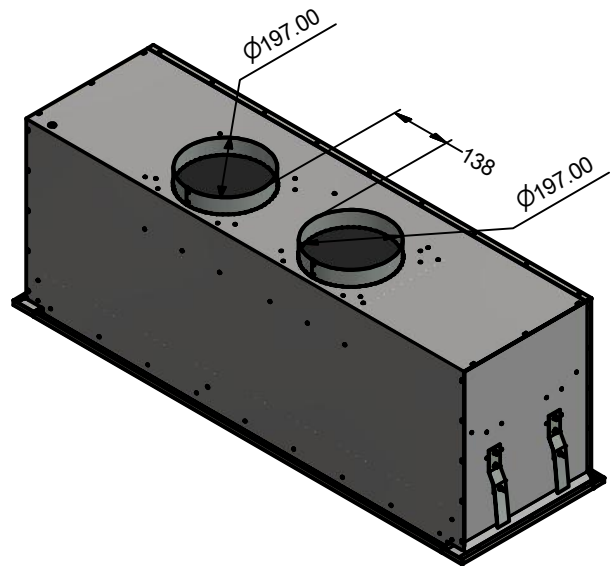

Model	HNE 60L-1	HNE 90L-1	Model	HNE 60L-1	HNE 90L-1
Body Width	600mm	900mm	Filter Size	272mm x 272mm	422mm x 272mm
Motor Box / Flue Width	570mm	870mm	Conversion Top/Back Back/Top	NO	NO
Motor Qty	1	1	Electrical Connection	10 Amp Lead	10 Amp Lead
LED Light	Cool	Cool	Minimum Height (H =)	N/A	N/A
Nightlight	YES	YES	Maximum Height (H =)	N/A	N/A
Light Qty	1	2	PowderKote [®] Available	N/A	N/A
Light Centres	Centre	430mm	All-thread Fixing Centres	N/A	N/A
Filter Qty	2	2	Corner Type	Square	Square
			Condari Pty Ltd.	Version: A 1/6/2016F	Page 1 of 2

Model	HNE 90L-2	HNE 120L-2	Model	HNE 90L-2	HNE 120L-2
Body Width	900mm	1200mm	Filter Size	422mm x 272mm	272mm x 272mm
Motor Box / Flue Width	870mm	1170mm	Conversion Top/Back Back/Top	NO	NO
Motor Qty	2	2	Electrical Connection	10 Amp Lead	10 Amp Lead
LED Light	Cool	Cool	Minimum Height (H =)	N/A	N/A
Nightlight	YES	YES	Maximum Height (H =)	N/A	N/A
Light Qty	2	2	PowderKote [®] Available	N/A	N/A
Light Centres	430mm	545mm	All-thread Fixing Centres	N/A	N/A
Filter Qty	2	4	Corner Type	Square	Square
			Condari Pty Ltd.	Version: A 1/6/2016F	Page 2 of 2