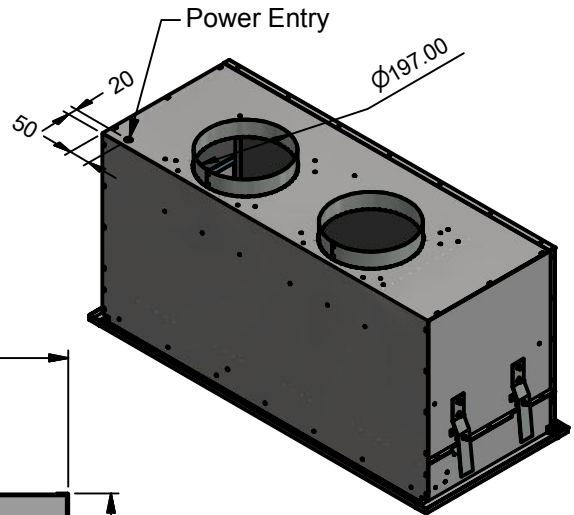

Model	HNE 60L-1	HNE 90L-1	Model	HNE 60L-1	HNE 90L-1
Body Width	600mm	900mm	Filter Size	272mm x 272mm	422mm x 272mm
Motor Box / Flue Width	570mm	870mm	Conversion Top/Back Back/Top	NO	NO
Motor Qty	1	1	Electrical Connection	10 Amp Lead	10 Amp Lead
LED Light	Cool	Cool	Minimum Height (H =)	N/A	N/A
Nightlight	YES	YES	Maximum Height (H =)	N/A	N/A
Light Qty	1	2	PowderKote [®] Available	N/A	N/A
Light Centres	Centre	430mm	All-thread Fixing Centres	N/A	N/A
Filter Qty	2	2	Corner Type	Square	Square
			Condari Pty Ltd.	Version: A 1/6/2016F	Page 1 of 2

Model	HNE 90L-2	HNE 120L-2	Model	HNE 90L-2	HNE 120L-2
Body Width	900mm	1200mm	Filter Size	422mm x 272mm	272mm x 272mm
Motor Box / Flue Width	870mm	1170mm	Conversion Top/Back Back/Top	NO	NO
Motor Qty	2	2	Electrical Connection	10 Amp Lead	10 Amp Lead
LED Light	Cool	Cool	Minimum Height (H =)	N/A	N/A
Nightlight	YES	YES	Maximum Height (H =)	N/A	N/A
Light Qty	2	2	PowderKote [®] Available	N/A	N/A
Light Centres	430mm	545mm	All-thread Fixing Centres	N/A	N/A
Filter Qty	2	4	Corner Type	Square	Square
			Condari Pty Ltd.	Version: A 1/6/2016F	Page 2 of 2