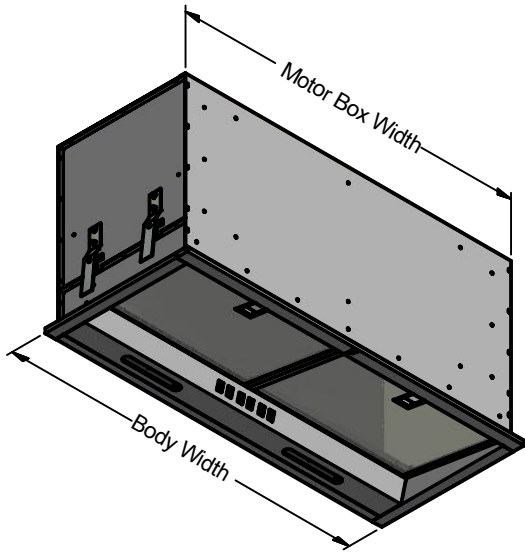

Model	HNE 60L-1	HNE 90L-1	Model	HNE 60L-1	HNE 90L-1
Body Width	600mm	900mm	Filter Size	272mm x 272mm	422mm x 272mm
Motor Box / Flue Width	570mm	870mm	Conversion Top/Back Back/Top	NO	NO
Motor Qty	1	1	Electrical Connection	10 Amp Lead	10 Amp Lead
LED Light	Cool	Cool	Minimum Height (H =)	N/A	N/A
Nightlight	YES	YES	Maximum Height (H =)	N/A	N/A
Light Qty	1	2	PowderKote [®] Available	N/A	N/A
Light Centres	Centre	430mm	All-thread Fixing Centres	N/A	N/A
Filter Qty	2	2	Corner Type	Square	Square
			Condari Pty Ltd.	Version: A 1/6/2016F	Page 1 of 2

Model	HNE 90L-2	HNE 120L-2	Model	HNE 90L-2	HNE 120L-2
Body Width	900mm	1200mm	Filter Size	422mm x 272mm	272mm x 272mm
Motor Box / Flue Width	870mm	1170mm	Conversion Top/Back Back/Top	NO	NO
Motor Qty	2	2	Electrical Connection	10 Amp Lead	10 Amp Lead
LED Light	Cool	Cool	Minimum Height (H =)	N/A	N/A
Nightlight	YES	YES	Maximum Height (H =)	N/A	N/A
Light Qty	2	2	PowderKote [®] Available	N/A	N/A
Light Centres	430mm	545mm	All-thread Fixing Centres	N/A	N/A
Filter Qty	2	4	Corner Type	Square	Square
			Condari Pty Ltd.	Version: A 1/6/2016F	Page 2 of 2