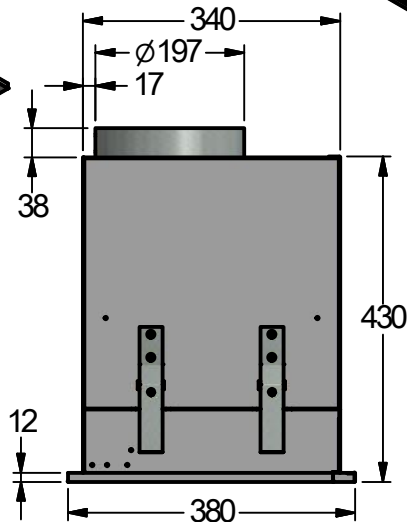

Model	HNE 60L-1	HNE 90L-1	Model	HNE 60L-1	HNE 90L-1
Body Width	600mm	900mm	Filter Size	272mm x 272mm	422mm x 272mm
Motor Box / Flue Width	570mm	870mm	Conversion Top/Back Back/Top	NO	NO
Motor Qty	1	1	Electrical Connection	10 Amp Lead	10 Amp Lead
LED Light	Cool	Cool	Minimum Height (H =)	N/A	N/A
Nightlight	YES	YES	Maximum Height (H =)	N/A	N/A
Light Qty	1	2	PowderKote [®] Available	N/A	N/A
Light Centres	Centre	430mm	All-thread Fixing Centres	N/A	N/A
Filter Qty	2	2	Corner Type	Square	Square
			Condari Pty Ltd.	Version: A 1/6/2016F	Page 1 of 2

Model	HNE 90L-2	HNE 120L-2	Model	HNE 90L-2	HNE 120L-2
Body Width	900mm	1200mm	Filter Size	422mm x 272mm	272mm x 272mm
Motor Box / Flue Width	870mm	1170mm	Conversion Top/Back Back/Top	NO	NO
Motor Qty	2	2	Electrical Connection	10 Amp Lead	10 Amp Lead
LED Light	Cool	Cool	Minimum Height (H =)	N/A	N/A
Nightlight	YES	YES	Maximum Height (H =)	N/A	N/A
Light Qty	2	2	PowderKote [®] Available	N/A	N/A
Light Centres	430mm	545mm	All-thread Fixing Centres	N/A	N/A
Filter Qty	2	4	Corner Type	Square	Square
			Condari Pty Ltd.	Version: A 1/6/2016F	Page 2 of 2