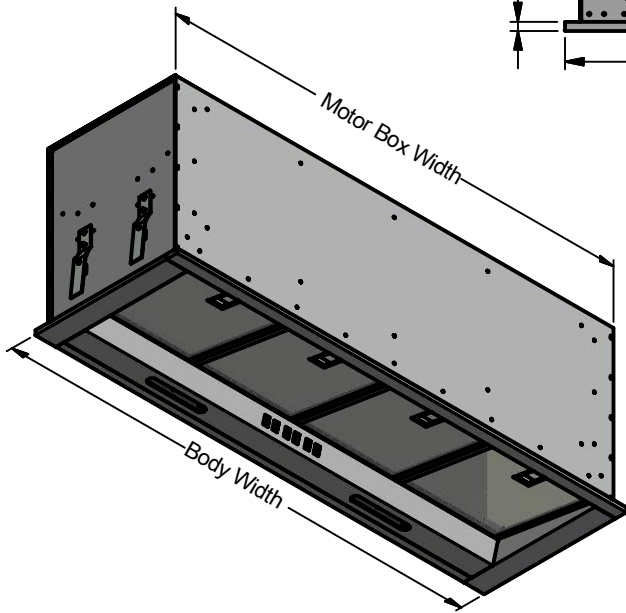

Model	HNE 60L-1	HNE 90L-1	Model	HNE 60L-1	HNE 90L-1
Body Width	600mm	900mm	Filter Size	272mm x 272mm	422mm x 272mm
Motor Box / Flue Width	570mm	870mm	Conversion Top/Back Back/Top	NO	NO
Motor Qty	1	1	Electrical Connection	10 Amp Lead	10 Amp Lead
LED Light	Cool	Cool	Minimum Height (H =)	N/A	N/A
Nightlight	YES	YES	Maximum Height (H =)	N/A	N/A
Light Qty	1	2	PowderKote [®] Available	N/A	N/A
Light Centres	Centre	430mm	All-thread Fixing Centres	N/A	N/A
Filter Qty	2	2	Corner Type	Square	Square
			Condari Pty Ltd.	Version: A 1/6/2016F	Page 1 of 2

Model	HNE 90L-2	HNE 120L-2	Model	HNE 90L-2	HNE 120L-2
Body Width	900mm	1200mm	Filter Size	422mm x 272mm	272mm x 272mm
Motor Box / Flue Width	870mm	1170mm	Conversion Top/Back Back/Top	NO	NO
Motor Qty	2	2	Electrical Connection	10 Amp Lead	10 Amp Lead
LED Light	Cool	Cool	Minimum Height (H =)	N/A	N/A
Nightlight	YES	YES	Maximum Height (H =)	N/A	N/A
Light Qty	2	2	PowderKote [®] Available	N/A	N/A
Light Centres	430mm	545mm	All-thread Fixing Centres	N/A	N/A
Filter Qty	2	4	Corner Type	Square	Square
			Condari Pty Ltd.	Version: A 1/6/2016F	Page 2 of 2