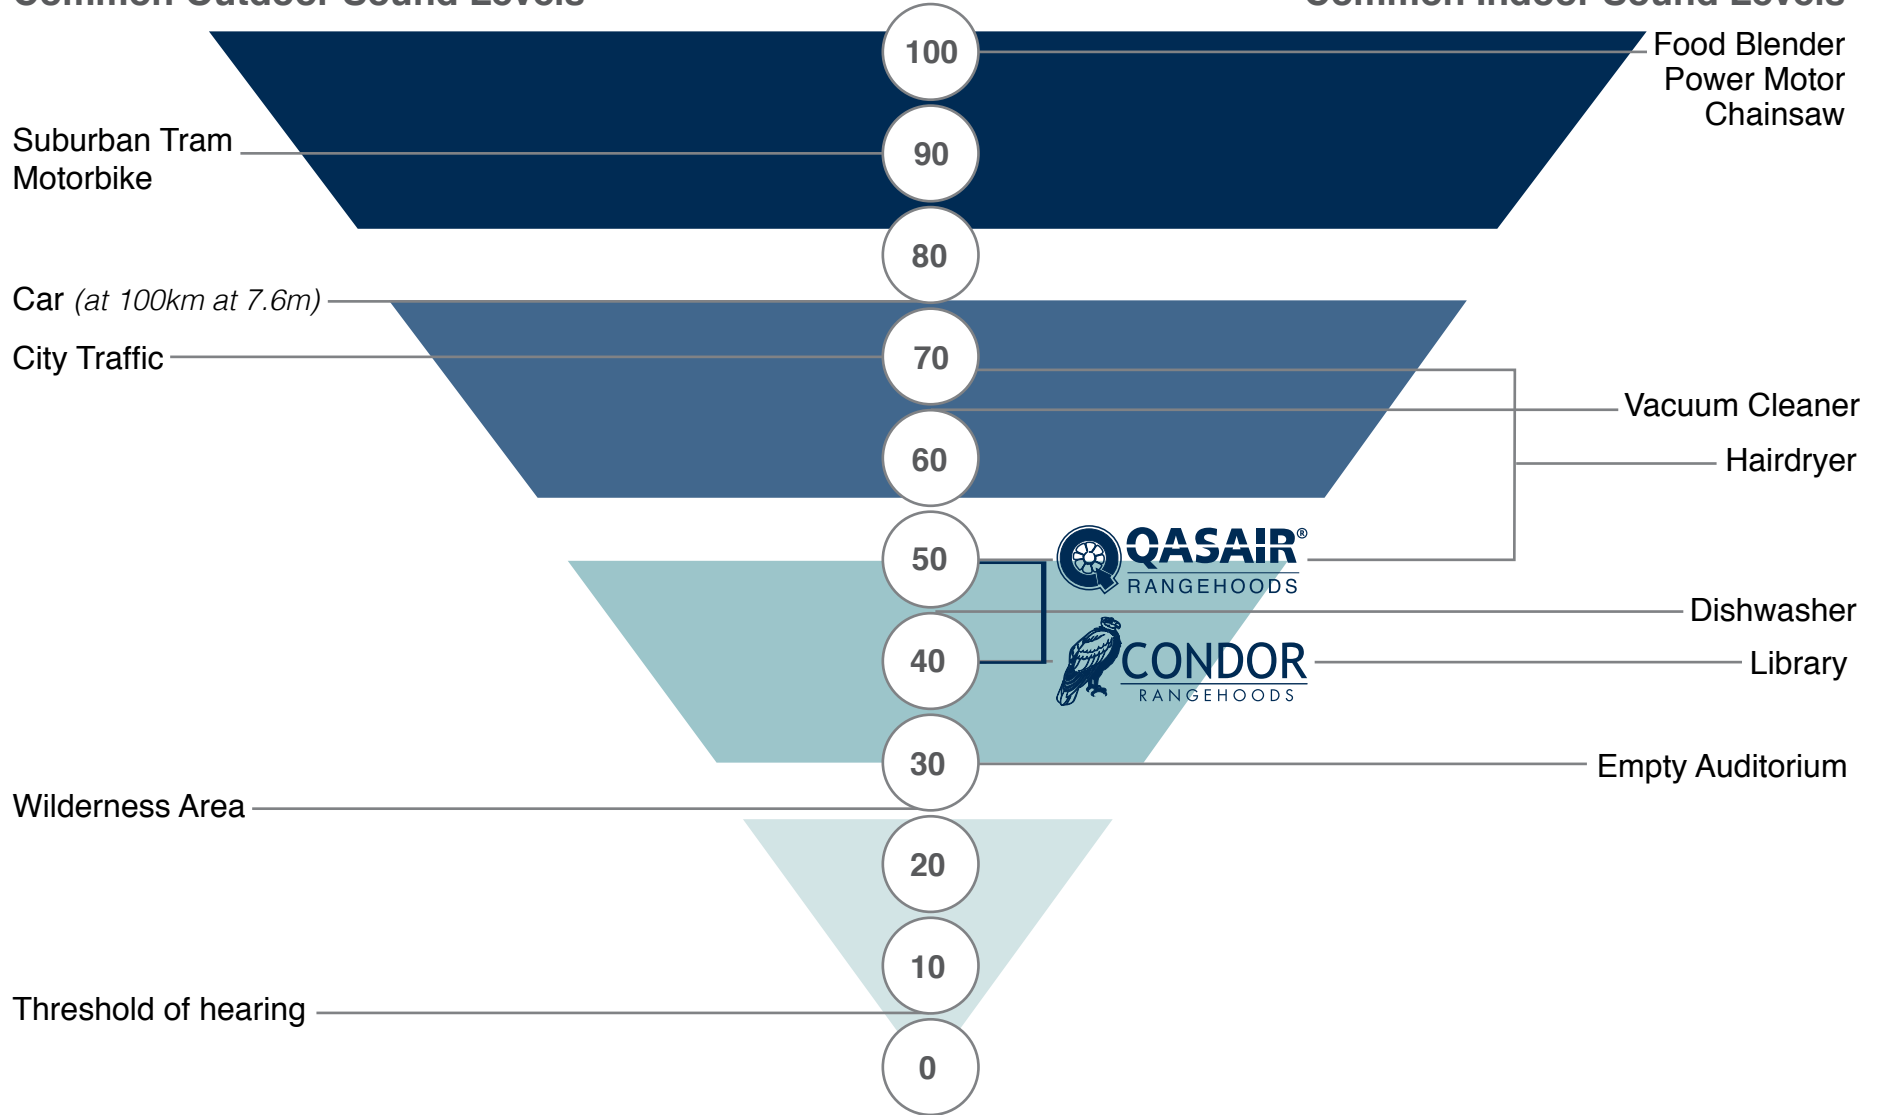

NOISE LEVEL db(A)

Common Outdoor Sound Levels

Common Indoor Sound Levels

NOTE: Actual noise level is dependent on installation and the size of room and furnishings