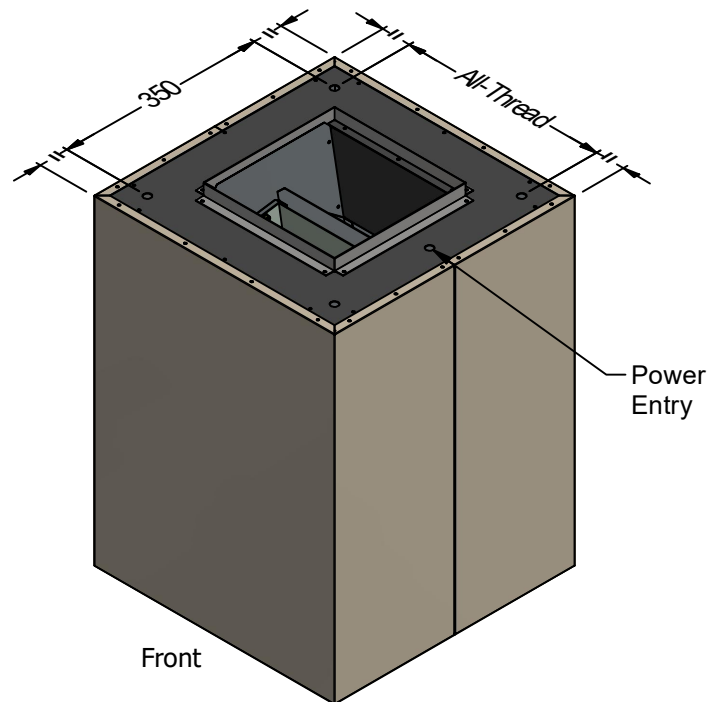

MOL

Ceiling Mounted

Model	MOL 450L-2	Model	MOL 450L-2
Body Width	450mm	Filter Size	365mm x 290mm
Motor Box / Flue Width	N/A	Conversion Top/Back Back/Top	N/A
Motor Qty	2	Electrical Connection	10 Amp Lead
LED Light	Cool	Minimum Height (H =)	550mm
Nightlight	YES	Maximum Height (H =)	1100mm
Light Qty	1	PowderKote® Available	N/A
Light Centres	Centre	All-thread Fixing Centres	350mm x 350mm
Filter Qty	1	Corner Type	Square
I-xy** Series		Condari Pty Ltd.	Version: E 08/06/2021F Page 1 of 1