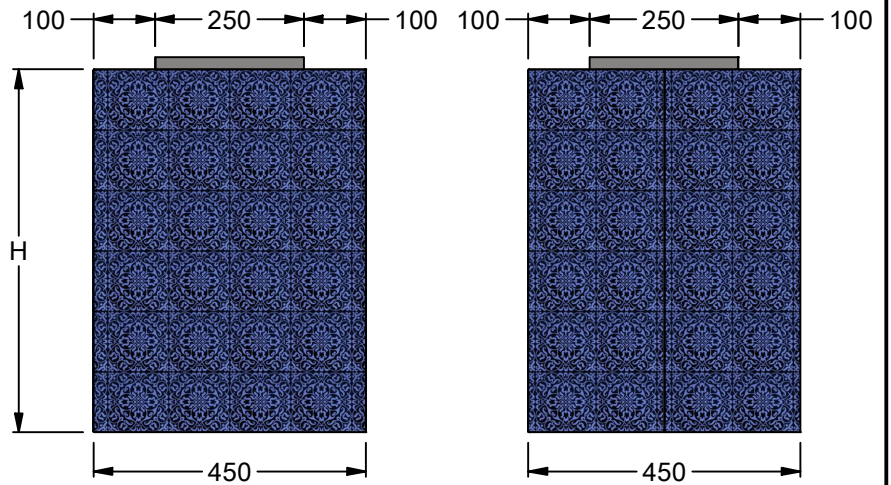

MOL

Ceiling Mounted

Model	MOL 450L-2	Model	MOL 450L-2
Body Width	450mm	Filter Size	365mm x 290mm
Motor Box / Flue Width	N/A	Conversion Top/Back Back/Top	N/A
Motor Qty	2	Electrical Connection	10 Amp Lead
LED Light	Cool	Minimum Height (H =)	550mm
Nightlight	YES	Maximum Height (H =)	1100mm
Light Qty	1	PowderKote® Available	N/A
Light Centres	Centre	All-thread Fixing Centres	350mm x 350mm
Filter Qty	1	Corner Type	Square
I-xy** Series		Condari Pty Ltd.	Version: E 08/06/2021F Page 1 of 1