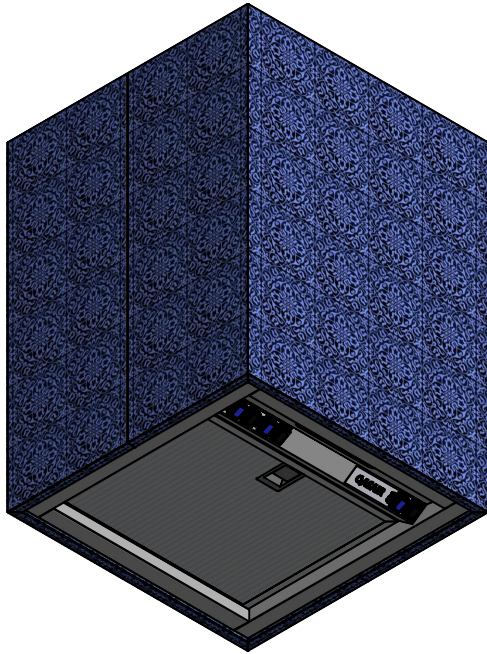

MOL

Ceiling Mounted

Model	MOL 450L-2	Model	MOL 450L-2
Body Width	450mm	Filter Size	365mm x 290mm
Motor Box / Flue Width	N/A	Conversion Top/Back Back/Top	N/A
Motor Qty	2	Electrical Connection	10 Amp Lead
LED Light	Cool	Minimum Height (H =)	550mm
Nightlight	YES	Maximum Height (H =)	1100mm
Light Qty	1	PowderKote® Available	N/A
Light Centres	Centre	All-thread Fixing Centres	350mm x 350mm
Filter Qty	1	Corner Type	Square
I-xy** Series		Condari Pty Ltd.	Version: E 08/06/2021F Page 1 of 1