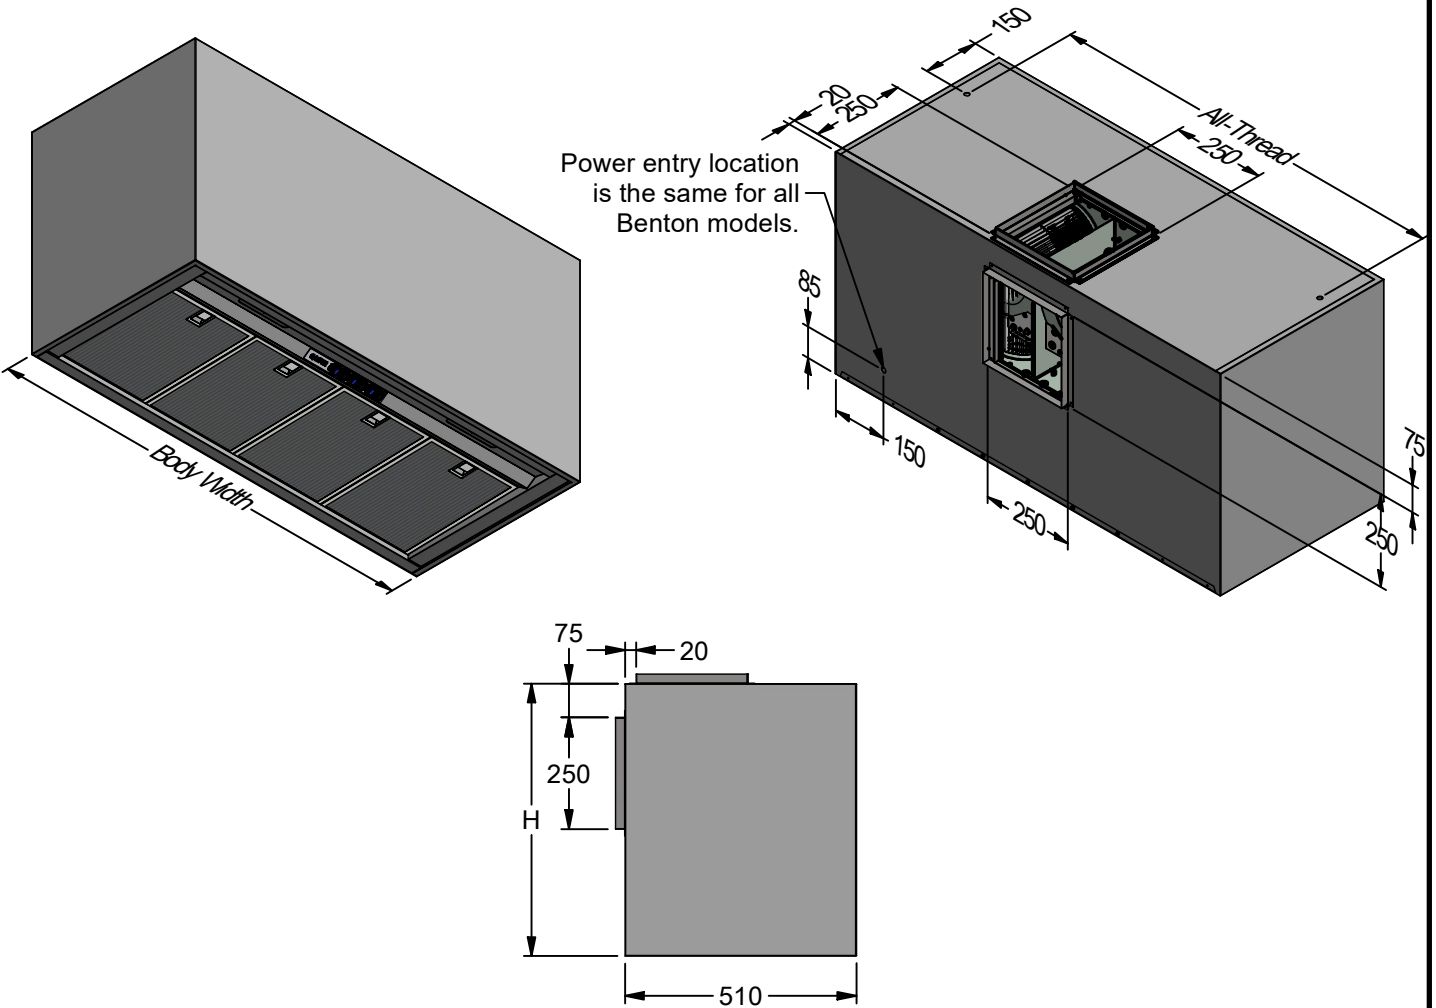

All-Thread rods are supplied for extra support.

Model	BRH 900L-2	BRH 1000L-2	Model	BRH 900L-2	BRH 1000L-2
Body Width	900mm	1000mm	Filter Size	272mm x 355mm	290mm x 355mm
Motor Box / Flue Width	N/A	N/A	Conversion Top/Back Back/Top	NO	NO
Motor Qty	2	2	Electrical Connection	Junction Box	Junction Box
LED Light	Cool	Cool	Minimum Height (H =)	400mm	400mm
Nightlight	YES	YES	Maximum Height (H =)	1450mm	1450
Light Qty	2	2	PowderKote® Available	YES	YES
Light Centres	510mm	510mm	All-thread Fixing Centres	800mm	800mm
Filter Qty	3	3	Corner Type	Square	Square
WM-xy** Series			Condari Pty Ltd.	Version: E 17/03/2021F	Page 1 of 2

All-Thread rods are supplied for extra support.

Model	BRH 1200L-2	Model	Model
Body Width	1200mm	Filter Size	272mm x 355mm
Motor Box / Flue Width	N/A	Conversion Top/Back Back/Top	NO
Motor Qty	2	Electrical Connection	Junction Box
LED Light	Cool	Minimum Height (H =)	400mm
Nightlight	YES	Maximum Height (H =)	1450mm
Light Qty	2	PowderKote <sup>®</sup> Available	YES
Light Centres	648mm	All-thread Fixing Centres	950mm
Filter Qty	4	Corner Type	Square
WM-xy** Series		Condari Pty Ltd.	Version: E 17/03/2021F Page 2 of 2