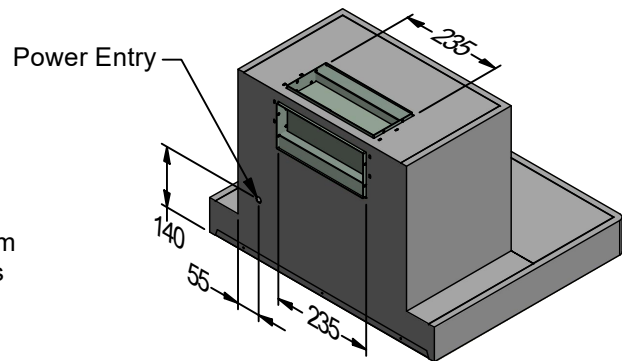

CM 600L-1

CM 600L-1

CM 900L-2

CM 900L-2

Model	CM 600L-1	CM 900L-2	Model	CM 600L-1	CM 900L-2
Body Width	600mm	900mm	Filter Size	255 x 355mm	272mm x 355mm
Motor Box / Flue Width	450mm	750mm	Conversion Top/Back Back/Top	YES	YES
Motor Qty	1	2	Electrical Connection	Junction Box	Junction Box
LED Light	Cool	Cool	Minimum Height (H =)	N/A	N/A
Nightlight	YES	YES	Maximum Height (H =)	N/A	N/A
Light Qty	2	2	PowderKote® Available	YES	Yes
Light Centres	310mm	510mm	All-thread Fixing Centres	N/A	N/A
Filter Qty	2	3	Corner Type	Round	Round
WM-xy** Series			Condari Pty Ltd.	Version: G 18/03/2021F	Page 1 of 3

CM 1000L-2

CM 1000L-2

Model	CM 1000L-2	Model	CM 1000L-2
Body Width	1000mm	Filter Size	290mm x 355mm
Motor Box / Flue Width	850mm	Conversion Top/Back Back/Top	YES
Motor Qty	2	Electrical Connection	Junction Box
LED Light	Cool	Minimum Height (H =)	N/A
Nightlight	YES	Maximum Height (H =)	N/A
Light Qty	2	PowderKote [®] Available	YES
Light Centres	510mm	All-thread Fixing Centres	N/A
Filter Qty	3	Corner Type	Round
WM-xy** Series		Condari Pty Ltd.	Version: G 18/03/2021F Page 2 of 3

CM 600L-1 SHROUD

CM 900L-2 SHROUD

CM 1000L-2 SHROUD

Model	CM 600L-1 SHROUD	CM 900L-2 SHROUD	CM 1000L-2 SHROUD
Minimum Height (H =)	335mm	335mm	335mm
Maximum Height (H =)	1450mm	1450mm	1450mm
Powderkote® Available	YES	YES	YES