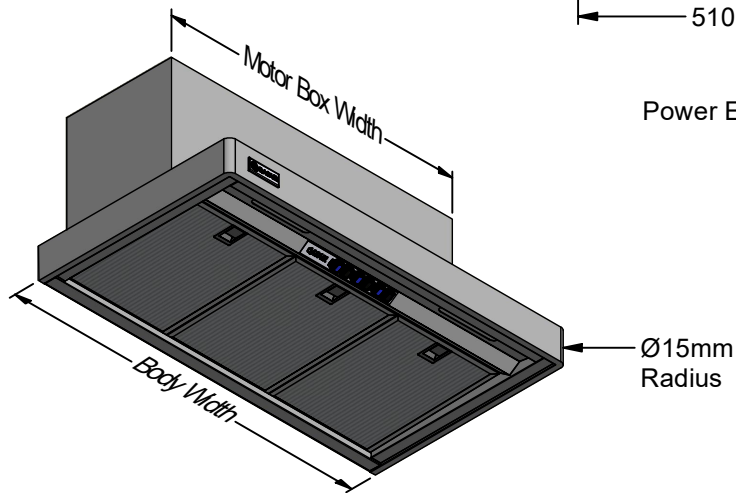

CM 600L-1

CM 600L-1

CM 900L-2

CM 900L-2

Model	CM 600L-1	CM 900L-2	Model	CM 600L-1	CM 900L-2
Body Width	600mm	900mm	Filter Size	255 x 355mm	272mm x 355mm
Motor Box / Flue Width	450mm	750mm	Conversion Top/Back Back/Top	YES	YES
Motor Qty	1	2	Electrical Connection	Junction Box	Junction Box
LED Light	Cool	Cool	Minimum Height (H =)	N/A	N/A
Nightlight	YES	YES	Maximum Height (H =)	N/A	N/A
Light Qty	2	2	PowderKote® Available	YES	Yes
Light Centres	310mm	510mm	All-thread Fixing Centres	N/A	N/A
Filter Qty	2	3	Corner Type	Round	Round
WM-xy** Series			Condari Pty Ltd.	Version: G 18/03/2021F	Page 1 of 3

CM 1000L-2

CM 1000L-2

Model	CM 1000L-2	Model	CM 1000L-2
Body Width	1000mm	Filter Size	290mm x 355mm
Motor Box / Flue Width	850mm	Conversion Top/Back Back/Top	YES
Motor Qty	2	Electrical Connection	Junction Box
LED Light	Cool	Minimum Height (H =)	N/A
Nightlight	YES	Maximum Height (H =)	N/A
Light Qty	2	PowderKote [®] Available	YES
Light Centres	510mm	All-thread Fixing Centres	N/A
Filter Qty	3	Corner Type	Round
WM-xy** Series		Condari Pty Ltd.	Version: G 18/03/2021F Page 2 of 3

CM 600L-1 SHROUD

CM 900L-2 SHROUD

CM 1000L-2 SHROUD

Model	CM 600L-1 SHROUD	CM 900L-2 SHROUD	CM 1000L-2 SHROUD
Minimum Height (H =)	335mm	335mm	335mm
Maximum Height (H =)	1450mm	1450mm	1450mm
Powderkote® Available	YES	YES	YES