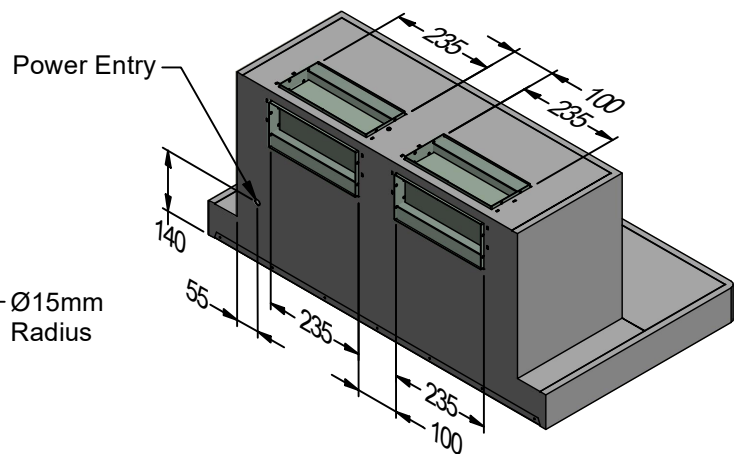

CM 600L-1

CM 600L-1

CM 900L-2

CM 900L-2

Model	CM 600L-1	CM 900L-2	Model	CM 600L-1	CM 900L-2
Body Width	600mm	900mm	Filter Size	255 x 355mm	272mm x 355mm
Motor Box / Flue Width	450mm	750mm	Conversion Top/Back Back/Top	YES	YES
Motor Qty	1	2	Electrical Connection	Junction Box	Junction Box
LED Light	Cool	Cool	Minimum Height (H =)	N/A	N/A
Nightlight	YES	YES	Maximum Height (H =)	N/A	N/A
Light Qty	2	2	PowderKote® Available	YES	Yes
Light Centres	310mm	510mm	All-thread Fixing Centres	N/A	N/A
Filter Qty	2	3	Corner Type	Round	Round
WM-xy** Series			Condari Pty Ltd.	Version: G 18/03/2021F	Page 1 of 3

CM 1000L-2

CM 1000L-2

Model	CM 1000L-2	Model	CM 1000L-2
Body Width	1000mm	Filter Size	290mm x 355mm
Motor Box / Flue Width	850mm	Conversion Top/Back Back/Top	YES
Motor Qty	2	Electrical Connection	Junction Box
LED Light	Cool	Minimum Height (H =)	N/A
Nightlight	YES	Maximum Height (H =)	N/A
Light Qty	2	PowderKote [®] Available	YES
Light Centres	510mm	All-thread Fixing Centres	N/A
Filter Qty	3	Corner Type	Round
WM-xy** Series		Condari Pty Ltd.	Version: G 18/03/2021F Page 2 of 3

CM 600L-1 SHROUD

CM 900L-2 SHROUD

CM 1000L-2 SHROUD

Model	CM 600L-1 SHROUD	CM 900L-2 SHROUD	CM 1000L-2 SHROUD
Minimum Height (H =)	335mm	335mm	335mm
Maximum Height (H =)	1450mm	1450mm	1450mm
Powderkote® Available	YES	YES	YES