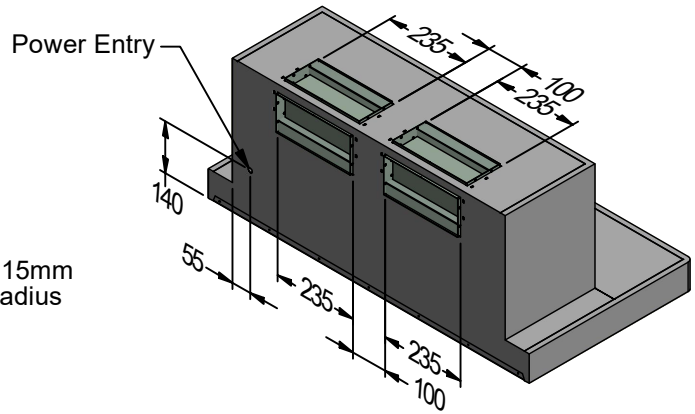

CM 600L-1

CM 600L-1

CM 900L-2

CM 900L-2

Model	CM 600L-1	CM 900L-2	Model	CM 600L-1	CM 900L-2
Body Width	600mm	900mm	Filter Size	255 x 355mm	272mm x 355mm
Motor Box / Flue Width	450mm	750mm	Conversion Top/Back Back/Top	YES	YES
Motor Qty	1	2	Electrical Connection	Junction Box	Junction Box
LED Light	Cool	Cool	Minimum Height (H =)	N/A	N/A
Nightlight	YES	YES	Maximum Height (H =)	N/A	N/A
Light Qty	2	2	PowderKote® Available	YES	Yes
Light Centres	310mm	510mm	All-thread Fixing Centres	N/A	N/A
Filter Qty	2	3	Corner Type	Round	Round
WM-xy** Series			Condari Pty Ltd.	Version: G 18/03/2021F	Page 1 of 3

CM 1000L-2

CM 1000L-2

Model	CM 1000L-2	Model	CM 1000L-2
Body Width	1000mm	Filter Size	290mm x 355mm
Motor Box / Flue Width	850mm	Conversion Top/Back Back/Top	YES
Motor Qty	2	Electrical Connection	Junction Box
LED Light	Cool	Minimum Height (H =)	N/A
Nightlight	YES	Maximum Height (H =)	N/A
Light Qty	2	PowderKote [®] Available	YES
Light Centres	510mm	All-thread Fixing Centres	N/A
Filter Qty	3	Corner Type	Round
WM-xy** Series		Condari Pty Ltd.	Version: G 18/03/2021F Page 2 of 3

CM 600L-1 SHROUD

CM 900L-2 SHROUD

CM 1000L-2 SHROUD

Model	CM 600L-1 SHROUD	CM 900L-2 SHROUD	CM 1000L-2 SHROUD
Minimum Height (H =)	335mm	335mm	335mm
Maximum Height (H =)	1450mm	1450mm	1450mm
Powderkote® Available	YES	YES	YES