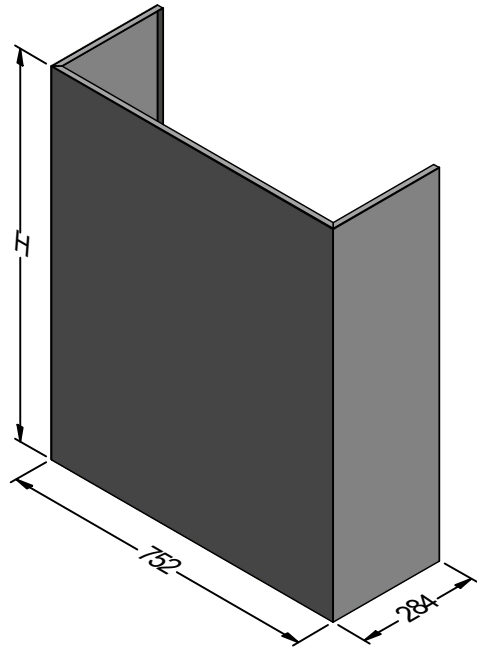

CM 600L-1

CM 600L-1

CM 900L-2

CM 900L-2

Model	CM 600L-1	CM 900L-2	Model	CM 600L-1	CM 900L-2
Body Width	600mm	900mm	Filter Size	255 x 355mm	272mm x 355mm
Motor Box / Flue Width	450mm	750mm	Conversion Top/Back Back/Top	YES	YES
Motor Qty	1	2	Electrical Connection	Junction Box	Junction Box
LED Light	Cool	Cool	Minimum Height (H =)	N/A	N/A
Nightlight	YES	YES	Maximum Height (H =)	N/A	N/A
Light Qty	2	2	PowderKote® Available	YES	Yes
Light Centres	310mm	510mm	All-thread Fixing Centres	N/A	N/A
Filter Qty	2	3	Corner Type	Round	Round
WM-xy** Series			Condari Pty Ltd.	Version: G 18/03/2021F	Page 1 of 3

CM 1000L-2

CM 1000L-2

Model	CM 1000L-2	Model	CM 1000L-2
Body Width	1000mm	Filter Size	290mm x 355mm
Motor Box / Flue Width	850mm	Conversion Top/Back Back/Top	YES
Motor Qty	2	Electrical Connection	Junction Box
LED Light	Cool	Minimum Height (H =)	N/A
Nightlight	YES	Maximum Height (H =)	N/A
Light Qty	2	PowderKote [®] Available	YES
Light Centres	510mm	All-thread Fixing Centres	N/A
Filter Qty	3	Corner Type	Round
WM-xy** Series		Condari Pty Ltd.	Version: G 18/03/2021F Page 2 of 3

CM 600L-1 SHROUD

CM 900L-2 SHROUD

CM 1000L-2 SHROUD

Model	CM 600L-1 SHROUD	CM 900L-2 SHROUD	CM 1000L-2 SHROUD
Minimum Height (H =)	335mm	335mm	335mm
Maximum Height (H =)	1450mm	1450mm	1450mm
Powderkote® Available	YES	YES	YES