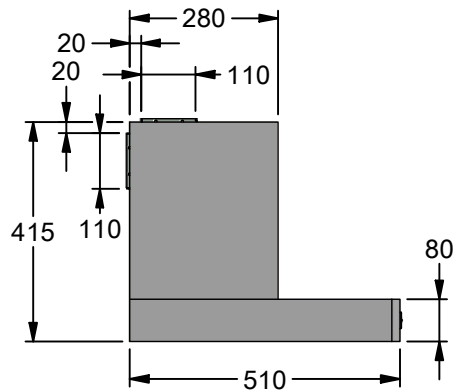

CM 600L-1

CM 600L-1

CM 900L-2

CM 900L-2

Model	CM 600L-1	CM 900L-2	Model	CM 600L-1	CM 900L-2
Body Width	600mm	900mm	Filter Size	255 x 355mm	272mm x 355mm
Motor Box / Flue Width	450mm	750mm	Conversion Top/Back Back/Top	YES	YES
Motor Qty	1	2	Electrical Connection	Junction Box	Junction Box
LED Light	Cool	Cool	Minimum Height (H =)	N/A	N/A
Nightlight	YES	YES	Maximum Height (H =)	N/A	N/A
Light Qty	2	2	PowderKote® Available	YES	Yes
Light Centres	310mm	510mm	All-thread Fixing Centres	N/A	N/A
Filter Qty	2	3	Corner Type	Round	Round
WM-xy** Series			Condari Pty Ltd.	Version: G 18/03/2021F	Page 1 of 3

CM 1000L-2

CM 1000L-2

Model	CM 1000L-2	Model	CM 1000L-2
Body Width	1000mm	Filter Size	290mm x 355mm
Motor Box / Flue Width	850mm	Conversion Top/Back Back/Top	YES
Motor Qty	2	Electrical Connection	Junction Box
LED Light	Cool	Minimum Height (H =)	N/A
Nightlight	YES	Maximum Height (H =)	N/A
Light Qty	2	PowderKote [®] Available	YES
Light Centres	510mm	All-thread Fixing Centres	N/A
Filter Qty	3	Corner Type	Round
WM-xy** Series		Condari Pty Ltd.	Version: G 18/03/2021F Page 2 of 3

CM 600L-1 SHROUD

CM 900L-2 SHROUD

CM 1000L-2 SHROUD

Model	CM 600L-1 SHROUD	CM 900L-2 SHROUD	CM 1000L-2 SHROUD
Minimum Height (H =)	335mm	335mm	335mm
Maximum Height (H =)	1450mm	1450mm	1450mm
Powderkote® Available	YES	YES	YES