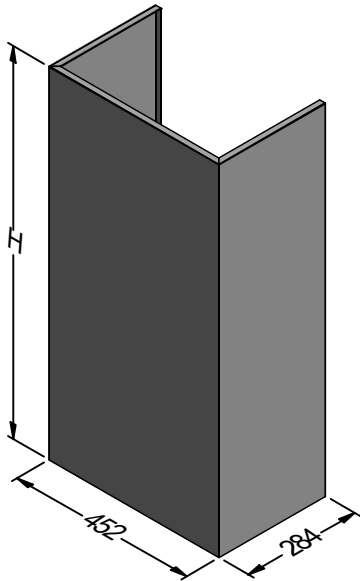

CM 600L-1

CM 600L-1

CM 900L-2

CM 900L-2

Model	CM 600L-1	CM 900L-2	Model	CM 600L-1	CM 900L-2
Body Width	600mm	900mm	Filter Size	255 x 355mm	272mm x 355mm
Motor Box / Flue Width	450mm	750mm	Conversion Top/Back Back/Top	YES	YES
Motor Qty	1	2	Electrical Connection	Junction Box	Junction Box
LED Light	Cool	Cool	Minimum Height (H =)	N/A	N/A
Nightlight	YES	YES	Maximum Height (H =)	N/A	N/A
Light Qty	2	2	PowderKote® Available	YES	Yes
Light Centres	310mm	510mm	All-thread Fixing Centres	N/A	N/A
Filter Qty	2	3	Corner Type	Round	Round
WM-xy** Series			Condari Pty Ltd.	Version: G 18/03/2021F	Page 1 of 3

CM 1000L-2

CM 1000L-2

Model	CM 1000L-2	Model	CM 1000L-2
Body Width	1000mm	Filter Size	290mm x 355mm
Motor Box / Flue Width	850mm	Conversion Top/Back Back/Top	YES
Motor Qty	2	Electrical Connection	Junction Box
LED Light	Cool	Minimum Height (H =)	N/A
Nightlight	YES	Maximum Height (H =)	N/A
Light Qty	2	PowderKote [®] Available	YES
Light Centres	510mm	All-thread Fixing Centres	N/A
Filter Qty	3	Corner Type	Round
WM-xy** Series		Condari Pty Ltd.	Version: G 18/03/2021F Page 2 of 3

CM 600L-1 SHROUD

CM 900L-2 SHROUD

CM 1000L-2 SHROUD

Model	CM 600L-1 SHROUD	CM 900L-2 SHROUD	CM 1000L-2 SHROUD
Minimum Height (H =)	335mm	335mm	335mm
Maximum Height (H =)	1450mm	1450mm	1450mm
Powderkote® Available	YES	YES	YES