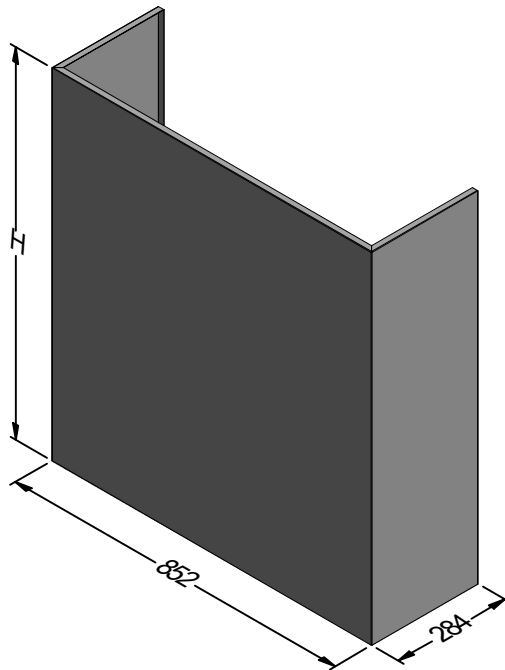

CM 600L-1

CM 600L-1

CM 900L-2

CM 900L-2

Model	CM 600L-1	CM 900L-2	Model	CM 600L-1	CM 900L-2
Body Width	600mm	900mm	Filter Size	255 x 355mm	272mm x 355mm
Motor Box / Flue Width	450mm	750mm	Conversion Top/Back Back/Top	YES	YES
Motor Qty	1	2	Electrical Connection	Junction Box	Junction Box
LED Light	Cool	Cool	Minimum Height (H =)	N/A	N/A
Nightlight	YES	YES	Maximum Height (H =)	N/A	N/A
Light Qty	2	2	PowderKote® Available	YES	Yes
Light Centres	310mm	510mm	All-thread Fixing Centres	N/A	N/A
Filter Qty	2	3	Corner Type	Round	Round
WM-xy** Series			Condari Pty Ltd.	Version: G 18/03/2021F	Page 1 of 3

CM 1000L-2

CM 1000L-2

Model	CM 1000L-2	Model	CM 1000L-2
Body Width	1000mm	Filter Size	290mm x 355mm
Motor Box / Flue Width	850mm	Conversion Top/Back Back/Top	YES
Motor Qty	2	Electrical Connection	Junction Box
LED Light	Cool	Minimum Height (H =)	N/A
Nightlight	YES	Maximum Height (H =)	N/A
Light Qty	2	PowderKote [®] Available	YES
Light Centres	510mm	All-thread Fixing Centres	N/A
Filter Qty	3	Corner Type	Round
WM-xy** Series		Condari Pty Ltd.	Version: G 18/03/2021F Page 2 of 3

CM 600L-1 SHROUD

CM 900L-2 SHROUD

CM 1000L-2 SHROUD

Model	CM 600L-1 SHROUD	CM 900L-2 SHROUD	CM 1000L-2 SHROUD
Minimum Height (H =)	335mm	335mm	335mm
Maximum Height (H =)	1450mm	1450mm	1450mm
Powderkote® Available	YES	YES	YES