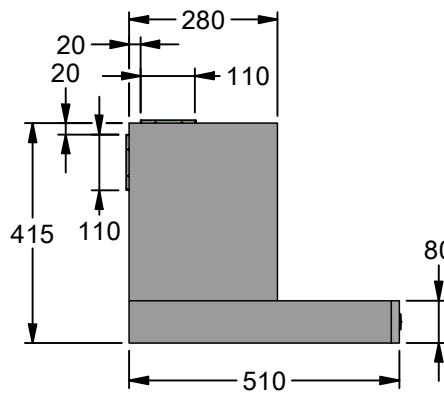

CM 600L-1

CM 600L-1

CM 900L-2

CM 900L-2

Model	CM 600L-1	CM 900L-2	Model	CM 600L-1	CM 900L-2
Body Width	600mm	900mm	Filter Size	255 x 355mm	272mm x 355mm
Motor Box / Flue Width	450mm	750mm	Conversion Top/Back Back/Top	YES	YES
Motor Qty	1	2	Electrical Connection	Junction Box	Junction Box
LED Light	Cool	Cool	Minimum Height (H =)	N/A	N/A
Nightlight	YES	YES	Maximum Height (H =)	N/A	N/A
Light Qty	2	2	PowderKote® Available	YES	Yes
Light Centres	310mm	510mm	All-thread Fixing Centres	N/A	N/A
Filter Qty	2	3	Corner Type	Round	Round
WM-xy** Series			Condari Pty Ltd.	Version: G 18/03/2021F	Page 1 of 3

CM 1000L-2

CM 1000L-2

Model	CM 1000L-2	Model	CM 1000L-2
Body Width	1000mm	Filter Size	290mm x 355mm
Motor Box / Flue Width	850mm	Conversion Top/Back Back/Top	YES
Motor Qty	2	Electrical Connection	Junction Box
LED Light	Cool	Minimum Height (H =)	N/A
Nightlight	YES	Maximum Height (H =)	N/A
Light Qty	2	PowderKote [®] Available	YES
Light Centres	510mm	All-thread Fixing Centres	N/A
Filter Qty	3	Corner Type	Round
WM-xy** Series		Condari Pty Ltd.	Version: G 18/03/2021F Page 2 of 3

CM 600L-1 SHROUD

CM 900L-2 SHROUD

CM 1000L-2 SHROUD

Model	CM 600L-1 SHROUD	CM 900L-2 SHROUD	CM 1000L-2 SHROUD
Minimum Height (H =)	335mm	335mm	335mm
Maximum Height (H =)	1450mm	1450mm	1450mm
Powderkote® Available	YES	YES	YES