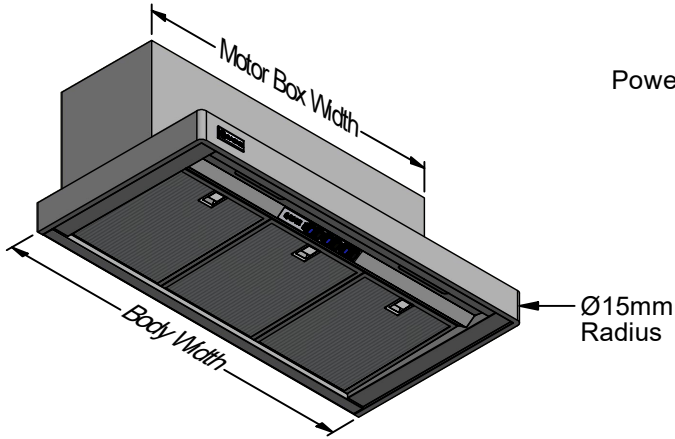

CM 600L-1

CM 600L-1

CM 900L-2

CM 900L-2

Model	CM 600L-1	CM 900L-2	Model	CM 600L-1	CM 900L-2
Body Width	600mm	900mm	Filter Size	255 x 355mm	272mm x 355mm
Motor Box / Flue Width	450mm	750mm	Conversion Top/Back Back/Top	YES	YES
Motor Qty	1	2	Electrical Connection	Junction Box	Junction Box
LED Light	Cool	Cool	Minimum Height (H =)	N/A	N/A
Nightlight	YES	YES	Maximum Height (H =)	N/A	N/A
Light Qty	2	2	PowderKote® Available	YES	Yes
Light Centres	310mm	510mm	All-thread Fixing Centres	N/A	N/A
Filter Qty	2	3	Corner Type	Round	Round
WM-xy** Series			Condari Pty Ltd.	Version: G 18/03/2021F	Page 1 of 3

CM 1000L-2

CM 1000L-2

Model	CM 1000L-2	Model	CM 1000L-2
Body Width	1000mm	Filter Size	290mm x 355mm
Motor Box / Flue Width	850mm	Conversion Top/Back Back/Top	YES
Motor Qty	2	Electrical Connection	Junction Box
LED Light	Cool	Minimum Height (H =)	N/A
Nightlight	YES	Maximum Height (H =)	N/A
Light Qty	2	PowderKote [®] Available	YES
Light Centres	510mm	All-thread Fixing Centres	N/A
Filter Qty	3	Corner Type	Round
WM-xy** Series		Condari Pty Ltd.	Version: G 18/03/2021F Page 2 of 3

CM 600L-1 SHROUD

CM 900L-2 SHROUD

CM 1000L-2 SHROUD

Model	CM 600L-1 SHROUD	CM 900L-2 SHROUD	CM 1000L-2 SHROUD
Minimum Height (H =)	335mm	335mm	335mm
Maximum Height (H =)	1450mm	1450mm	1450mm
Powderkote® Available	YES	YES	YES