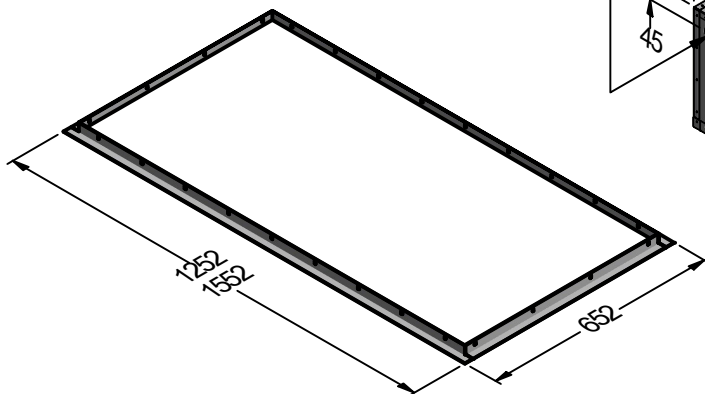

Power entry locations
are the same for all
Liverpool models.

Optional Flange

SWITCHING IS NOT SUPPLIED.
ELECTRICAL CONNECTION IS MADE AT JUNCTION BOX INSIDE RANGEHOOD.

Model	LIV 1200-3	LIV 1500-3	Model	LIV 1200-3	LIV 1500-3
Body Width	1200mm	1500mm	Filter Size	290mm x 480mm	290mm x 480mm
Motor Box / Flue Width	N/A	N/A	Conversion Top/Back Back/Top	YES	YES
Motor Qty	3	3	Electrical Connection	Junction Box	Junction Box
LED Light	N/A	N/A	Minimum Height (H =)	N/A	N/A
Nightlight	N/A	N/A	Maximum Height (H =)	N/A	N/A
Light Qty	N/A	N/A	PowderKote® Available	N/A	N/A
Light Centres	N/A	N/A	All-thread Fixing Centres	N/A	N/A
Filter Qty	4	5	Corner Type	Square	Square
I-xy** Series			Condari Pty Ltd.	Version: D 22/03/2021F Page 1 of 1	