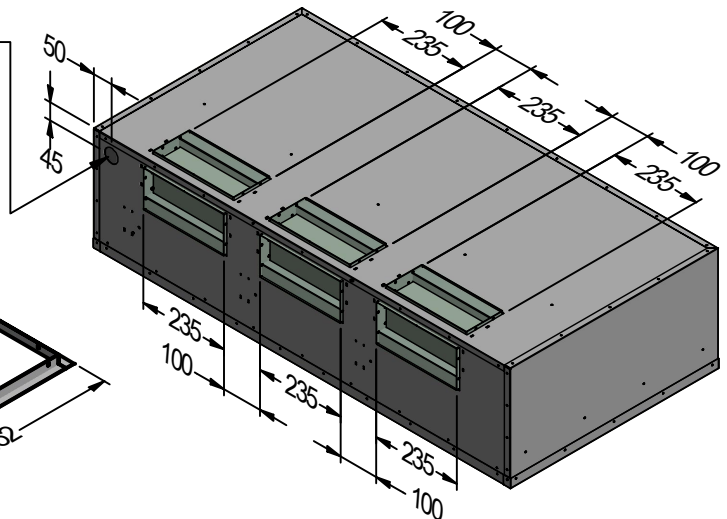

Power entry locations
are the same for all
Liverpool models.

Optional Flange

SWITCHING IS NOT SUPPLIED.
ELECTRICAL CONNECTION IS MADE AT JUNCTION BOX INSIDE RANGEHOOD.

Model	LIV 1200-3	LIV 1500-3	Model	LIV 1200-3	LIV 1500-3
Body Width	1200mm	1500mm	Filter Size	290mm x 480mm	290mm x 480mm
Motor Box / Flue Width	N/A	N/A	Conversion Top/Back Back/Top	YES	YES
Motor Qty	3	3	Electrical Connection	Junction Box	Junction Box
LED Light	N/A	N/A	Minimum Height (H =)	N/A	N/A
Nightlight	N/A	N/A	Maximum Height (H =)	N/A	N/A
Light Qty	N/A	N/A	PowderKote® Available	N/A	N/A
Light Centres	N/A	N/A	All-thread Fixing Centres	N/A	N/A
Filter Qty	4	5	Corner Type	Square	Square
I-xy** Series			Condari Pty Ltd.	Version: D 22/03/2021F Page 1 of 1	