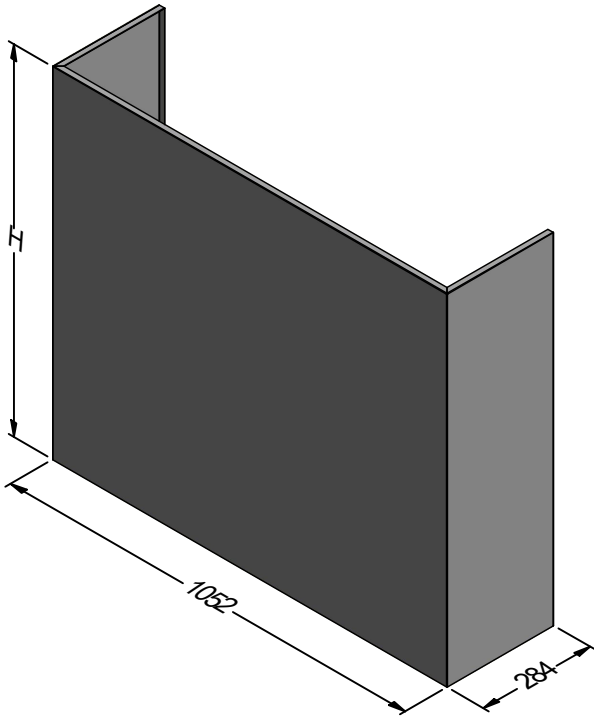

SMF 1200L-2 SHROUD
SMF 1200L-3 SHROUD