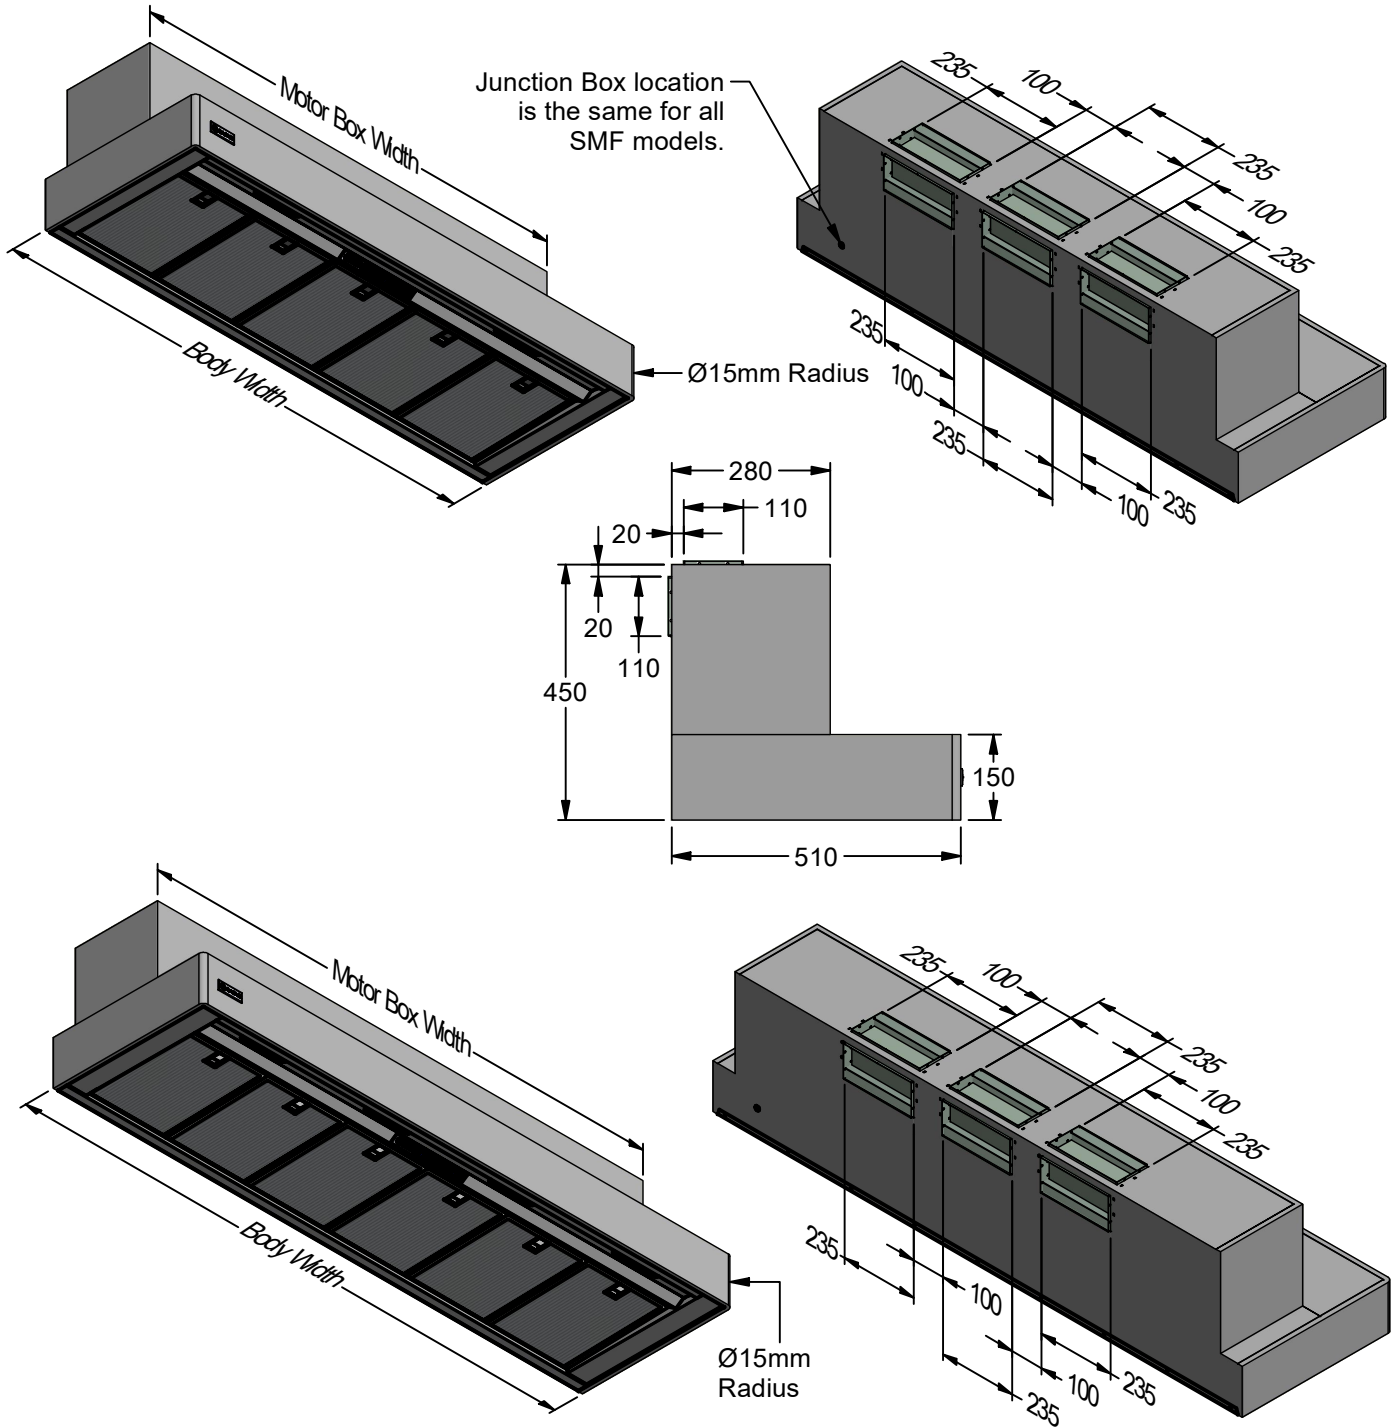

| Model                  | SMF 1200L-2 | SMF 1200L-3 | Model                        | SMF 1200L-2            | SMF 1200L-3   |
|------------------------|-------------|-------------|------------------------------|------------------------|---------------|
| Body Width             | 1200mm      | 1200mm      | Filter Size                  | 272mm x 355mm          | 272mm x 355mm |
| Motor Box / Flue Width | 1050mm      | 1050mm      | Conversion Top/Back Back/Top | YES                    | YES           |
| Motor Qty              | 2           | 3           | Electrical Connection        | Junction Box           | Junction Box  |
| LED Light              | Cool        | Cool        | Minimum Height (H =)         | N/A                    | N/A           |
| Nightlight             | YES         | YES         | Maximum Height (H =)         | N/A                    | N/A           |
| Light Qty              | 2           | 2           | PowderKote® Available        | YES                    | YES           |
| Light Centres          | 648mm       | 648mm       | All-thread Fixing Centres    | N/A                    | N/A           |
| Filter Qty             | 4           | 4           | Corner Type                  | Round                  | Round         |
| WM-xy** Series         |             |             | Condari Pty Ltd.             | Version: F 18/03/2021F | Page 1 of 3   |