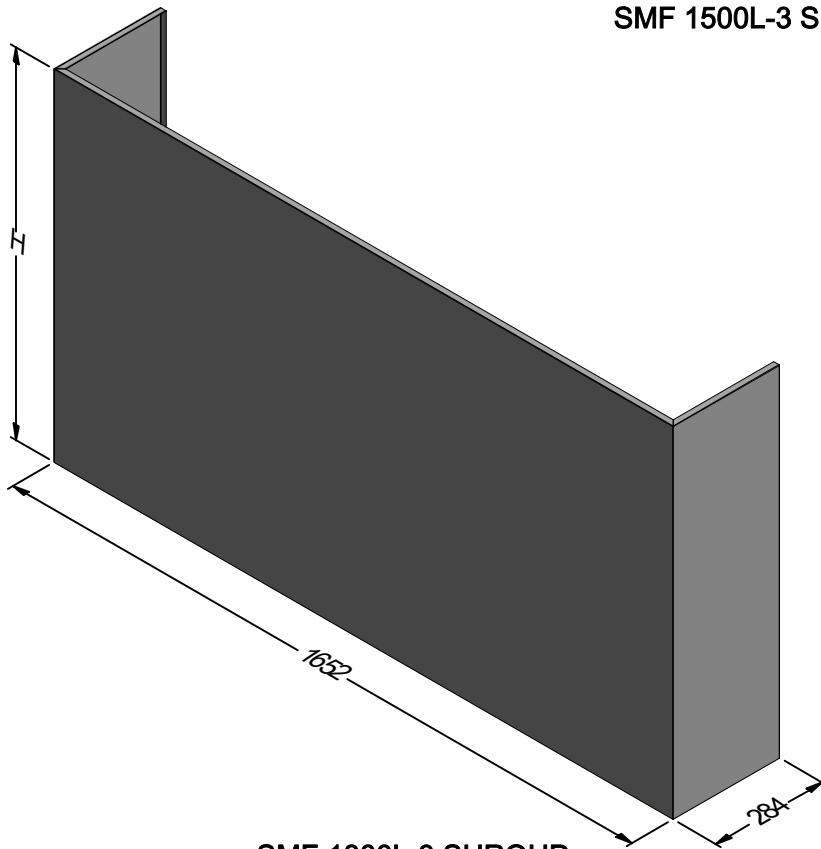

SMF 1800L-3 SHROUD

Model	SMF 1200L-2 SHROUD	SMF 1200L-3 SHROUD	SMF 1500L-3 SHROUD	SMF 1800L-3 SHROUD
Minimum Height (H =)	300mm	300mm	300mm	300mm
Maximum Height (H =)	1450mm	1450mm	1450mm	1450mm
Powderkote® Available	YES	YES	YES	YES