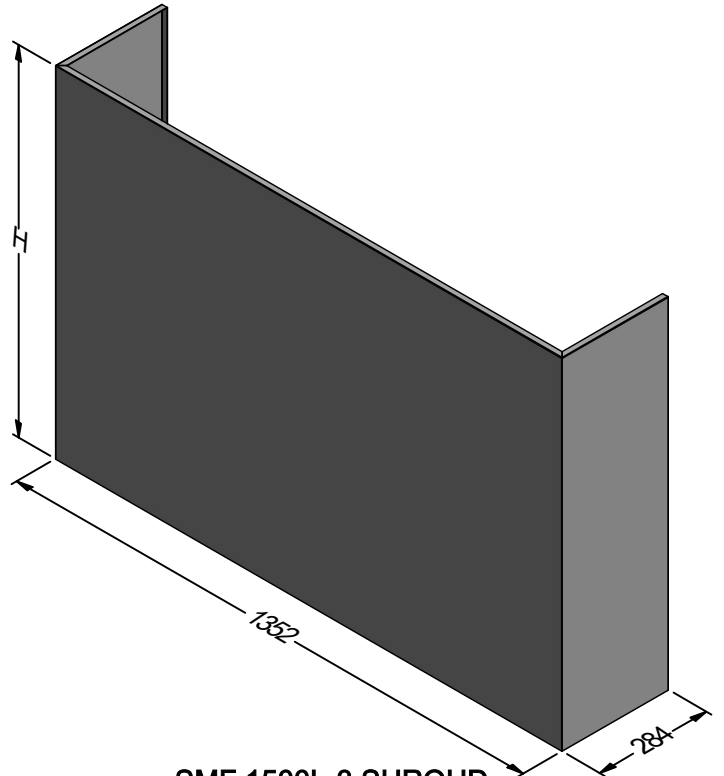

SMF 1500L-3 SHROUD