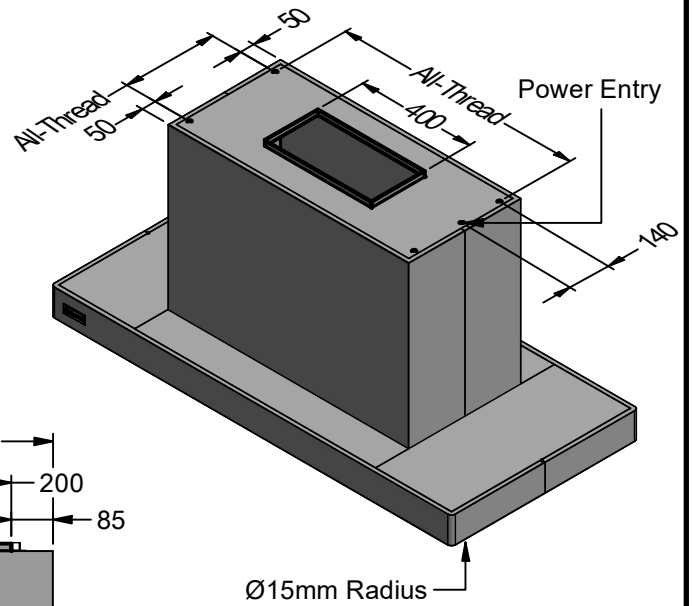

Model	PRE 1000L-2	PRE 1200L-2	Model	PRE 1000L-2	PRE 1200L-2
Body Width	1000mm	1200mm	Filter Size	290mm x 250mm	270mm x 250mm
Motor Box / Flue Width	420mm	420mm	Conversion Top/Back Back/Top	NO	NO
Motor Qty	2	2	Electrical Connection	10 Amp Lead	10 Amp Lead
LED Light	Cool	Cool	Minimum Height (H =)	550mm	550mm
Nightlight	YES	YES	Maximum Height (H =)	1550mm	1550mm
Light Qty	2	3	PowderKote® Available	YES	YES
Light Centres	430mm	380mm	All-thread Fixing Centres	360mm x 320mm	360mm x 320mm
Filter Qty	6	8	Corner Type	Round	Round
I-xy** Series			Condari Pty Ltd.	Version: H 22/03/2021F Page 1 of 2	

Model	PRE1500L-3	PRE 1800L-3	Model	PRE 1500L-3	PRE 1800L-3
Body Width	1500mm	1800mm	Filter Size	270mm x 250mm	270mm x 250mm
Motor Box / Flue Width	900mm	900mm	Conversion Top/Back Back/Top	NO	NO
Motor Qty	3	3	Electrical Connection	10 Amp Lead	10 Amp Lead
LED Light	Cool	Cool	Minimum Height (H =)	550mm	550mm
Nightlight	YES	YES	Maximum Height (H =)	1550mm	1550mm
Light Qty	3	4	PowderKote® Available	YES	YES
Light Centres	510mm	422mm	All-thread Fixing Centres	840mm x 320mm	840mm x 320mm
Filter Qty	10	12	Corner Type	Round	Round
I-xy** Series			Condari Pty Ltd.	Version: H 22/03/2021F Page 2 of 2	