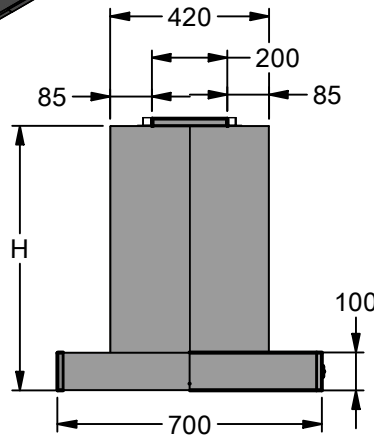

Model	PRE 1000L-2	PRE 1200L-2	Model	PRE 1000L-2	PRE 1200L-2
Body Width	1000mm	1200mm	Filter Size	290mm x 250mm	270mm x 250mm
Motor Box / Flue Width	420mm	420mm	Conversion Top/Back Back/Top	NO	NO
Motor Qty	2	2	Electrical Connection	10 Amp Lead	10 Amp Lead
LED Light	Cool	Cool	Minimum Height (H =)	550mm	550mm
Nightlight	YES	YES	Maximum Height (H =)	1550mm	1550mm
Light Qty	2	3	PowderKote® Available	YES	YES
Light Centres	430mm	380mm	All-thread Fixing Centres	360mm x 320mm	360mm x 320mm
Filter Qty	6	8	Corner Type	Round	Round
I-xy** Series			Condari Pty Ltd.	Version: H 22/03/2021F Page 1 of 2	

Model	PRE1500L-3	PRE 1800L-3	Model	PRE 1500L-3	PRE 1800L-3
Body Width	1500mm	1800mm	Filter Size	270mm x 250mm	270mm x 250mm
Motor Box / Flue Width	900mm	900mm	Conversion Top/Back Back/Top	NO	NO
Motor Qty	3	3	Electrical Connection	10 Amp Lead	10 Amp Lead
LED Light	Cool	Cool	Minimum Height (H =)	550mm	550mm
Nightlight	YES	YES	Maximum Height (H =)	1550mm	1550mm
Light Qty	3	4	PowderKote® Available	YES	YES
Light Centres	510mm	422mm	All-thread Fixing Centres	840mm x 320mm	840mm x 320mm
Filter Qty	10	12	Corner Type	Round	Round
I-xy** Series			Condari Pty Ltd.	Version: H 22/03/2021F Page 2 of 2	