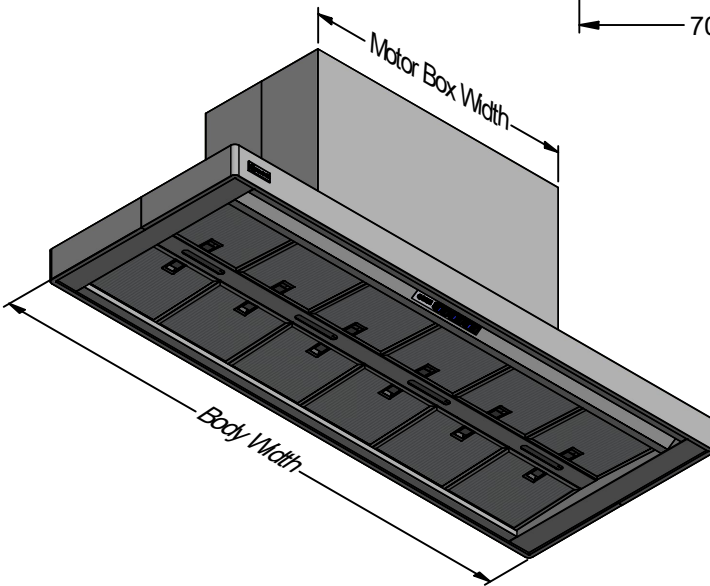

Model	PRE 1000L-2	PRE 1200L-2	Model	PRE 1000L-2	PRE 1200L-2
Body Width	1000mm	1200mm	Filter Size	290mm x 250mm	270mm x 250mm
Motor Box / Flue Width	420mm	420mm	Conversion Top/Back Back/Top	NO	NO
Motor Qty	2	2	Electrical Connection	10 Amp Lead	10 Amp Lead
LED Light	Cool	Cool	Minimum Height (H =)	550mm	550mm
Nightlight	YES	YES	Maximum Height (H =)	1550mm	1550mm
Light Qty	2	3	PowderKote® Available	YES	YES
Light Centres	430mm	380mm	All-thread Fixing Centres	360mm x 320mm	360mm x 320mm
Filter Qty	6	8	Corner Type	Round	Round
I-xy** Series			Condari Pty Ltd.	Version: H 22/03/2021F Page 1 of 2	

Model	PRE1500L-3	PRE 1800L-3	Model	PRE 1500L-3	PRE 1800L-3
Body Width	1500mm	1800mm	Filter Size	270mm x 250mm	270mm x 250mm
Motor Box / Flue Width	900mm	900mm	Conversion Top/Back Back/Top	NO	NO
Motor Qty	3	3	Electrical Connection	10 Amp Lead	10 Amp Lead
LED Light	Cool	Cool	Minimum Height (H =)	550mm	550mm
Nightlight	YES	YES	Maximum Height (H =)	1550mm	1550mm
Light Qty	3	4	PowderKote® Available	YES	YES
Light Centres	510mm	422mm	All-thread Fixing Centres	840mm x 320mm	840mm x 320mm
Filter Qty	10	12	Corner Type	Round	Round
I-xy** Series			Condari Pty Ltd.	Version: H 22/03/2021F Page 2 of 2	