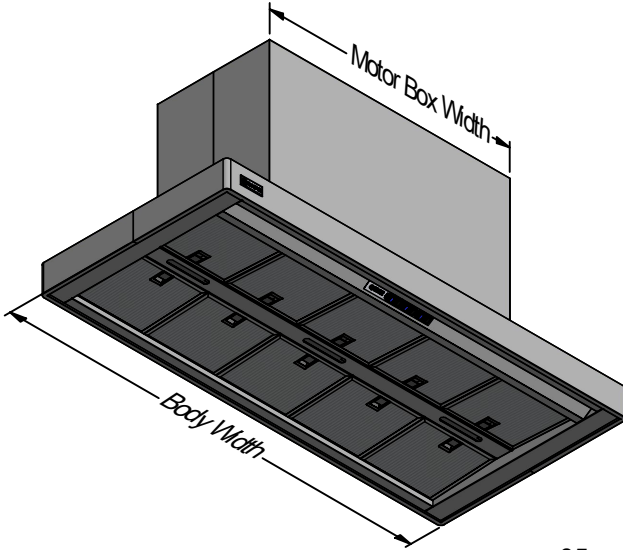

Model	PRE 1000L-2	PRE 1200L-2	Model	PRE 1000L-2	PRE 1200L-2
Body Width	1000mm	1200mm	Filter Size	290mm x 250mm	270mm x 250mm
Motor Box / Flue Width	420mm	420mm	Conversion Top/Back Back/Top	NO	NO
Motor Qty	2	2	Electrical Connection	10 Amp Lead	10 Amp Lead
LED Light	Cool	Cool	Minimum Height (H =)	550mm	550mm
Nightlight	YES	YES	Maximum Height (H =)	1550mm	1550mm
Light Qty	2	3	PowderKote® Available	YES	YES
Light Centres	430mm	380mm	All-thread Fixing Centres	360mm x 320mm	360mm x 320mm
Filter Qty	6	8	Corner Type	Round	Round
I-xy** Series			Condari Pty Ltd.	Version: H 22/03/2021F Page 1 of 2	

Model	PRE1500L-3	PRE 1800L-3	Model	PRE 1500L-3	PRE 1800L-3
Body Width	1500mm	1800mm	Filter Size	270mm x 250mm	270mm x 250mm
Motor Box / Flue Width	900mm	900mm	Conversion Top/Back Back/Top	NO	NO
Motor Qty	3	3	Electrical Connection	10 Amp Lead	10 Amp Lead
LED Light	Cool	Cool	Minimum Height (H =)	550mm	550mm
Nightlight	YES	YES	Maximum Height (H =)	1550mm	1550mm
Light Qty	3	4	PowderKote® Available	YES	YES
Light Centres	510mm	422mm	All-thread Fixing Centres	840mm x 320mm	840mm x 320mm
Filter Qty	10	12	Corner Type	Round	Round
I-xy** Series			Condari Pty Ltd.	Version: H 22/03/2021F Page 2 of 2	