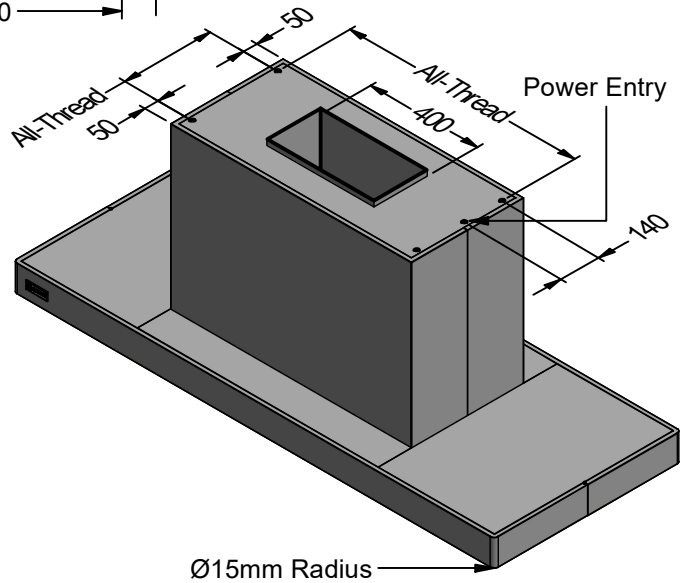

Model	PRE 1000L-2	PRE 1200L-2	Model	PRE 1000L-2	PRE 1200L-2
Body Width	1000mm	1200mm	Filter Size	290mm x 250mm	270mm x 250mm
Motor Box / Flue Width	420mm	420mm	Conversion Top/Back Back/Top	NO	NO
Motor Qty	2	2	Electrical Connection	10 Amp Lead	10 Amp Lead
LED Light	Cool	Cool	Minimum Height (H =)	550mm	550mm
Nightlight	YES	YES	Maximum Height (H =)	1550mm	1550mm
Light Qty	2	3	PowderKote® Available	YES	YES
Light Centres	430mm	380mm	All-thread Fixing Centres	360mm x 320mm	360mm x 320mm
Filter Qty	6	8	Corner Type	Round	Round
I-xy** Series			Condari Pty Ltd.	Version: H 22/03/2021F Page 1 of 2	

Model	PRE1500L-3	PRE 1800L-3	Model	PRE 1500L-3	PRE 1800L-3
Body Width	1500mm	1800mm	Filter Size	270mm x 250mm	270mm x 250mm
Motor Box / Flue Width	900mm	900mm	Conversion Top/Back Back/Top	NO	NO
Motor Qty	3	3	Electrical Connection	10 Amp Lead	10 Amp Lead
LED Light	Cool	Cool	Minimum Height (H =)	550mm	550mm
Nightlight	YES	YES	Maximum Height (H =)	1550mm	1550mm
Light Qty	3	4	PowderKote® Available	YES	YES
Light Centres	510mm	422mm	All-thread Fixing Centres	840mm x 320mm	840mm x 320mm
Filter Qty	10	12	Corner Type	Round	Round
I-xy** Series			Condari Pty Ltd.	Version: H 22/03/2021F Page 2 of 2	