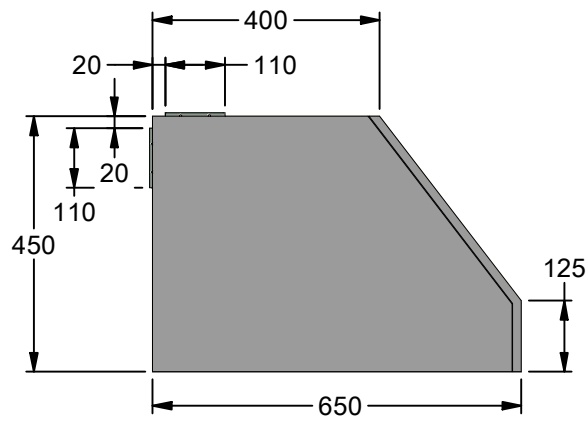

Model	MUR 1000L-2	MUR 1300L-3	Model	MUR 1000L-2	MUR 1300L-3
Body Width	1000mm	1300mm	Filter Size	290mm x 422mm	290mm x 422mm
Motor Box / Flue Width	N/A	N/A	Conversion Top/Back Back/Top	YES	YES
Motor Qty	2	3	Electrical Connection	Junction Box	Junction Box
LED Light	Cool	Cool	Minimum Height (H =)	N/A	N/A
Nightlight	YES	YES	Maximum Height (H =)	N/A	N/A
Light Qty	4	4	PowderKote® Available	N/A	N/A
Light Centres	580mm	580mm	All-thread Fixing Centres	N/A	N/A
Filter Qty	3	4	Corner Type	Square	Square
WM-xy** Series			Condari Pty Ltd.	Version: E 04/10/2021F	Page 1 of 3

Model	MUR 1600L-3	Model	MUR 1600L-3
Body Width	1600mm	Filter Size	290mm x 422mm
Motor Box / Flue Width	N/A	Conversion Top/Back Back/Top	YES
Motor Qty	3	Electrical Connection	Junction Box
LED Light	Cool	Minimum Height (H =)	N/A
Nightlight	YES	Maximum Height (H =)	N/A
Light Qty	4	PowderKote® Available	N/A
Light Centres	872mm	All-thread Fixing Centres	N/A
Filter Qty	5	Corner Type	Square
WM-xy** Series		Condari Pty Ltd.	Version: E 04/10/2021F Page 2 of 3

MUR 1000L-2 SHROUD

MUR 1300L-3 SHROUD

MUR 1600L-3 SHROUD

Model	MUR 1000L-2 SHROUD	MUR 1300L-3 SHROUD	MUR 1600L-3 SHROUD
Minimum Height (H =)	25mm	25mm	25mm
Maximum Height (H =)	1400mm	1400mm	1400mm
Powderkote [®] Available	N/A	N/A	N/A