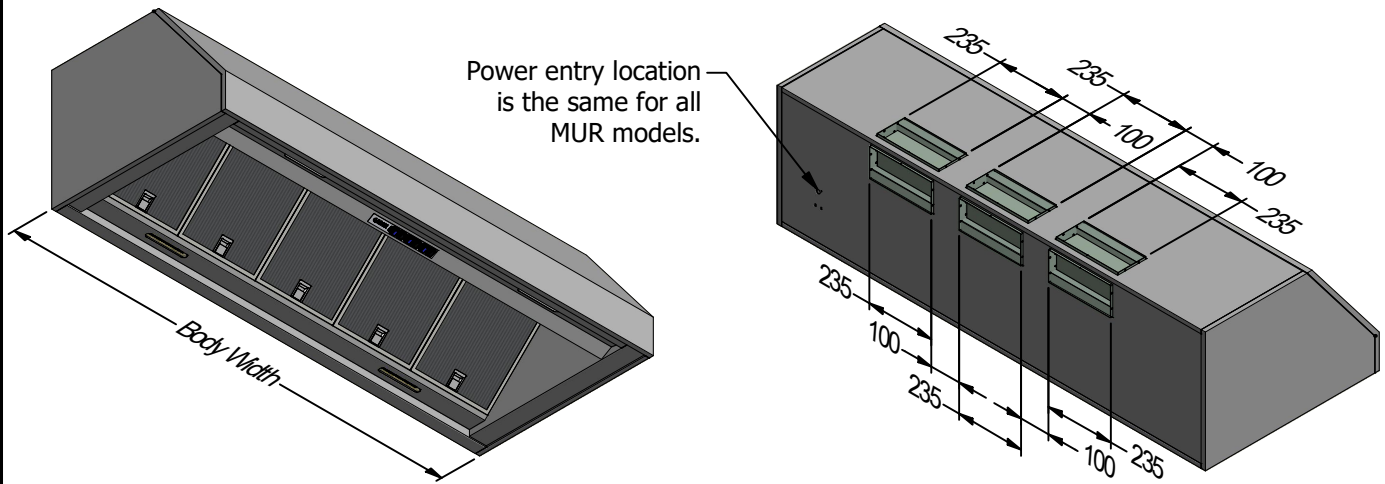

Model	MUR 1000L-2	MUR 1300L-3	Model	MUR 1000L-2	MUR 1300L-3
Body Width	1000mm	1300mm	Filter Size	290mm x 422mm	290mm x 422mm
Motor Box / Flue Width	N/A	N/A	Conversion Top/Back Back/Top	YES	YES
Motor Qty	2	3	Electrical Connection	Junction Box	Junction Box
LED Light	Cool	Cool	Minimum Height (H =)	N/A	N/A
Nightlight	YES	YES	Maximum Height (H =)	N/A	N/A
Light Qty	4	4	PowderKote® Available	N/A	N/A
Light Centres	580mm	580mm	All-thread Fixing Centres	N/A	N/A
Filter Qty	3	4	Corner Type	Square	Square
WM-xy** Series			Condari Pty Ltd.	Version: E 04/10/2021F	Page 1 of 3

Model	MUR 1600L-3	Model	MUR 1600L-3
Body Width	1600mm	Filter Size	290mm x 422mm
Motor Box / Flue Width	N/A	Conversion Top/Back Back/Top	YES
Motor Qty	3	Electrical Connection	Junction Box
LED Light	Cool	Minimum Height (H =)	N/A
Nightlight	YES	Maximum Height (H =)	N/A
Light Qty	4	PowderKote® Available	N/A
Light Centres	872mm	All-thread Fixing Centres	N/A
Filter Qty	5	Corner Type	Square
WM-xy** Series		Condari Pty Ltd.	Version: E 04/10/2021F Page 2 of 3

MUR 1000L-2 SHROUD

MUR 1300L-3 SHROUD

MUR 1600L-3 SHROUD

Model	MUR 1000L-2 SHROUD	MUR 1300L-3 SHROUD	MUR 1600L-3 SHROUD
Minimum Height (H =)	25mm	25mm	25mm
Maximum Height (H =)	1400mm	1400mm	1400mm
Powderkote [®] Available	N/A	N/A	N/A