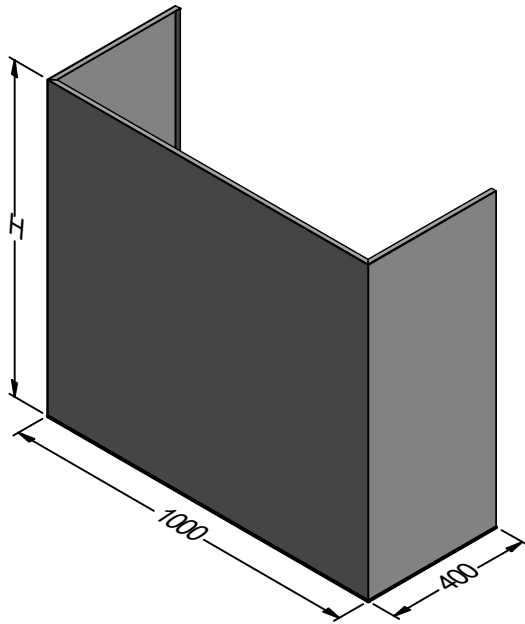

Model	MUR 1000L-2	MUR 1300L-3	Model	MUR 1000L-2	MUR 1300L-3
Body Width	1000mm	1300mm	Filter Size	290mm x 422mm	290mm x 422mm
Motor Box / Flue Width	N/A	N/A	Conversion Top/Back Back/Top	YES	YES
Motor Qty	2	3	Electrical Connection	Junction Box	Junction Box
LED Light	Cool	Cool	Minimum Height (H =)	N/A	N/A
Nightlight	YES	YES	Maximum Height (H =)	N/A	N/A
Light Qty	4	4	PowderKote® Available	N/A	N/A
Light Centres	580mm	580mm	All-thread Fixing Centres	N/A	N/A
Filter Qty	3	4	Corner Type	Square	Square
WM-xy** Series			Condari Pty Ltd.	Version: E 04/10/2021F	Page 1 of 3

Model	MUR 1600L-3	Model	MUR 1600L-3
Body Width	1600mm	Filter Size	290mm x 422mm
Motor Box / Flue Width	N/A	Conversion Top/Back Back/Top	YES
Motor Qty	3	Electrical Connection	Junction Box
LED Light	Cool	Minimum Height (H =)	N/A
Nightlight	YES	Maximum Height (H =)	N/A
Light Qty	4	PowderKote® Available	N/A
Light Centres	872mm	All-thread Fixing Centres	N/A
Filter Qty	5	Corner Type	Square
WM-xy** Series		Condari Pty Ltd.	Version: E 04/10/2021F Page 2 of 3

MUR 1000L-2 SHROUD

MUR 1300L-3 SHROUD

MUR 1600L-3 SHROUD

Model	MUR 1000L-2 SHROUD	MUR 1300L-3 SHROUD	MUR 1600L-3 SHROUD
Minimum Height (H =)	25mm	25mm	25mm
Maximum Height (H =)	1400mm	1400mm	1400mm
Powderkote [®] Available	N/A	N/A	N/A