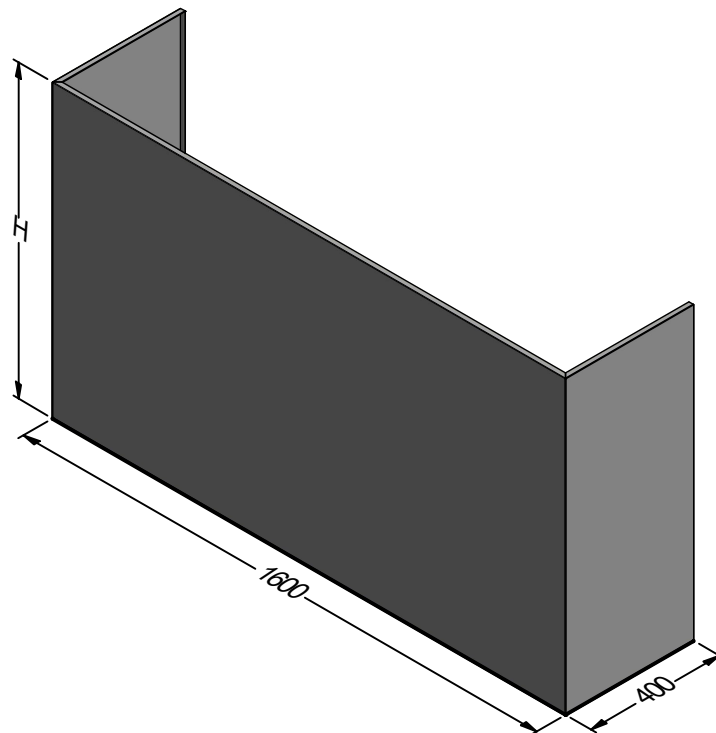

Model	MUR 1000L-2	MUR 1300L-3	Model	MUR 1000L-2	MUR 1300L-3
Body Width	1000mm	1300mm	Filter Size	290mm x 422mm	290mm x 422mm
Motor Box / Flue Width	N/A	N/A	Conversion Top/Back Back/Top	YES	YES
Motor Qty	2	3	Electrical Connection	Junction Box	Junction Box
LED Light	Cool	Cool	Minimum Height (H =)	N/A	N/A
Nightlight	YES	YES	Maximum Height (H =)	N/A	N/A
Light Qty	4	4	PowderKote® Available	N/A	N/A
Light Centres	580mm	580mm	All-thread Fixing Centres	N/A	N/A
Filter Qty	3	4	Corner Type	Square	Square
WM-xy** Series			Condari Pty Ltd.	Version: E 04/10/2021F	Page 1 of 3

Model	MUR 1600L-3	Model	MUR 1600L-3
Body Width	1600mm	Filter Size	290mm x 422mm
Motor Box / Flue Width	N/A	Conversion Top/Back Back/Top	YES
Motor Qty	3	Electrical Connection	Junction Box
LED Light	Cool	Minimum Height (H =)	N/A
Nightlight	YES	Maximum Height (H =)	N/A
Light Qty	4	PowderKote® Available	N/A
Light Centres	872mm	All-thread Fixing Centres	N/A
Filter Qty	5	Corner Type	Square
WM-xy** Series		Condari Pty Ltd.	Version: E 04/10/2021F Page 2 of 3

MUR 1000L-2 SHROUD

MUR 1300L-3 SHROUD

MUR 1600L-3 SHROUD

Model	MUR 1000L-2 SHROUD	MUR 1300L-3 SHROUD	MUR 1600L-3 SHROUD
Minimum Height (H =)	25mm	25mm	25mm
Maximum Height (H =)	1400mm	1400mm	1400mm
Powderkote [®] Available	N/A	N/A	N/A