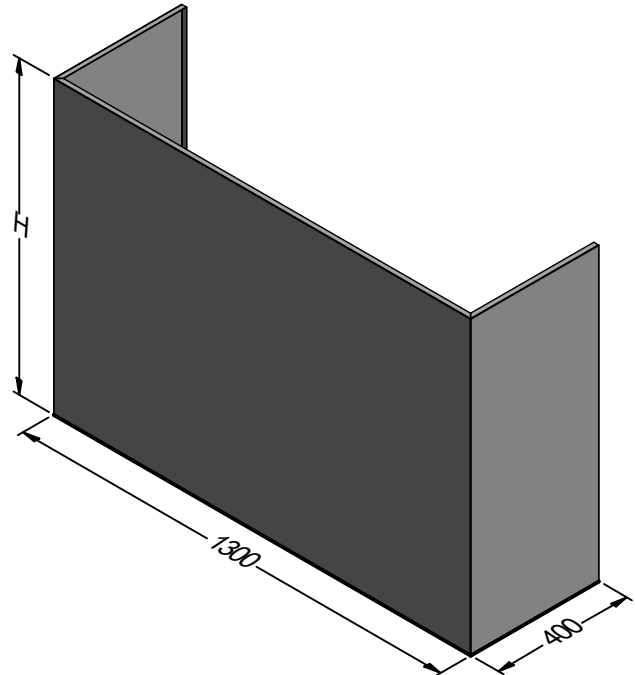

Model	MUR 1000L-2	MUR 1300L-3	Model	MUR 1000L-2	MUR 1300L-3
Body Width	1000mm	1300mm	Filter Size	290mm x 422mm	290mm x 422mm
Motor Box / Flue Width	N/A	N/A	Conversion Top/Back Back/Top	YES	YES
Motor Qty	2	3	Electrical Connection	Junction Box	Junction Box
LED Light	Cool	Cool	Minimum Height (H =)	N/A	N/A
Nightlight	YES	YES	Maximum Height (H =)	N/A	N/A
Light Qty	4	4	PowderKote® Available	N/A	N/A
Light Centres	580mm	580mm	All-thread Fixing Centres	N/A	N/A
Filter Qty	3	4	Corner Type	Square	Square
WM-xy** Series			Condari Pty Ltd.	Version: E 04/10/2021F	Page 1 of 3

Model	MUR 1600L-3	Model	MUR 1600L-3
Body Width	1600mm	Filter Size	290mm x 422mm
Motor Box / Flue Width	N/A	Conversion Top/Back Back/Top	YES
Motor Qty	3	Electrical Connection	Junction Box
LED Light	Cool	Minimum Height (H =)	N/A
Nightlight	YES	Maximum Height (H =)	N/A
Light Qty	4	PowderKote® Available	N/A
Light Centres	872mm	All-thread Fixing Centres	N/A
Filter Qty	5	Corner Type	Square
WM-xy** Series		Condari Pty Ltd.	Version: E 04/10/2021F Page 2 of 3

MUR 1000L-2 SHROUD

MUR 1300L-3 SHROUD

MUR 1600L-3 SHROUD

Model	MUR 1000L-2 SHROUD	MUR 1300L-3 SHROUD	MUR 1600L-3 SHROUD
Minimum Height (H =)	25mm	25mm	25mm
Maximum Height (H =)	1400mm	1400mm	1400mm
Powderkote [®] Available	N/A	N/A	N/A