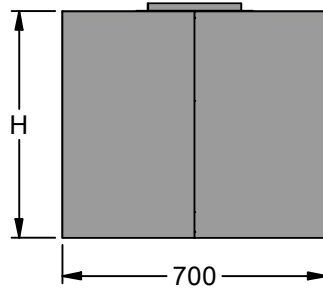

Model	BUR 1000L-2	BUR 1200L-2	Model	BUR 1000L-2	BUR 1200L-2
Body Width	1000mm	1200mm	Filter Size	290mm x 250mm	270mm x 250mm
Motor Box / Flue Width	N/A	N/A	Conversion Top/Back Back/Top	NO	NO
Motor Qty	2	2	Electrical Connection	10 Amp Lead	10 Amp Lead
LED Light	Cool	Cool	Minimum Height (H =)	400mm	400mm
Nightlight	YES	YES	Maximum Height (H =)	1450mm	1450mm
Light Qty	2	3	PowderKote [®] Available	YES	YES
Light Centres	430mm	380mm	All-thread Fixing Centres	500mm x 800mm	500mm x 1000mm
Filter Qty	6	8	Corner Type	Square	Square
I-xy** Series			Condari Pty Ltd.	Version: G 06/10/2021F Page 1 of 2	

Model	BUR 1200L-3	BUR 1500L-3	Model	BUR 1200L-3	BUR 1500L-3
Body Width	1200mm	1500mm	Filter Size	270mm x 250mm	270mm x 250mm
Motor Box / Flue Width	N/A	N/A	Conversion Top/Back Back/Top	NO	NO
Motor Qty	3	3	Electrical Connection	10 Amp Lead	10 Amp Lead
LED Light	Cool	Cool	Minimum Height (H =)	400mm	400mm
Nightlight	YES	YES	Maximum Height (H =)	1450mm	1450mm
Light Qty	3	3	PowderKote® Available	YES	YES
Light Centres	380mm	510mm	All-thread Fixing Centres	500mm x 1000mm	500mm x 1300mm
Filter Qty	8	10	Corner Type	Square	Square
I-xy** Series			Condari Pty Ltd.	Version: G 06/10/2021F Page 2 of 2	