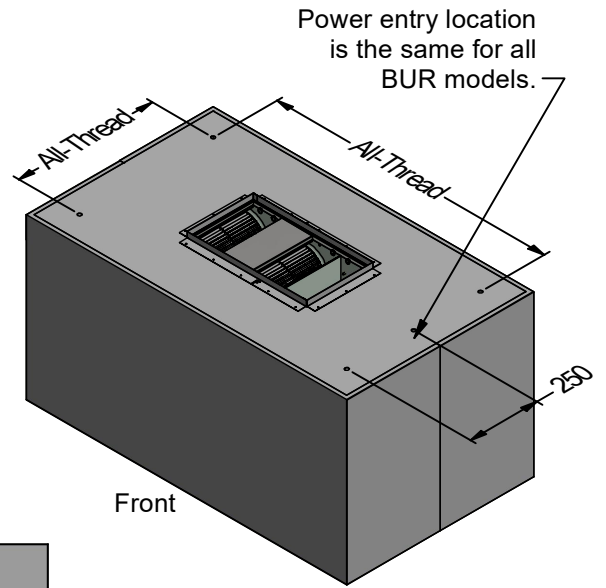

Model	BUR 1000L-2	BUR 1200L-2	Model	BUR 1000L-2	BUR 1200L-2
Body Width	1000mm	1200mm	Filter Size	290mm x 250mm	270mm x 250mm
Motor Box / Flue Width	N/A	N/A	Conversion Top/Back Back/Top	NO	NO
Motor Qty	2	2	Electrical Connection	10 Amp Lead	10 Amp Lead
LED Light	Cool	Cool	Minimum Height (H =)	400mm	400mm
Nightlight	YES	YES	Maximum Height (H =)	1450mm	1450mm
Light Qty	2	3	PowderKote [®] Available	YES	YES
Light Centres	430mm	380mm	All-thread Fixing Centres	500mm x 800mm	500mm x 1000mm
Filter Qty	6	8	Corner Type	Square	Square
I-xy** Series			Condari Pty Ltd.	Version: G 06/10/2021F Page 1 of 2	

Model	BUR 1200L-3	BUR 1500L-3	Model	BUR 1200L-3	BUR 1500L-3
Body Width	1200mm	1500mm	Filter Size	270mm x 250mm	270mm x 250mm
Motor Box / Flue Width	N/A	N/A	Conversion Top/Back Back/Top	NO	NO
Motor Qty	3	3	Electrical Connection	10 Amp Lead	10 Amp Lead
LED Light	Cool	Cool	Minimum Height (H =)	400mm	400mm
Nightlight	YES	YES	Maximum Height (H =)	1450mm	1450mm
Light Qty	3	3	PowderKote® Available	YES	YES
Light Centres	380mm	510mm	All-thread Fixing Centres	500mm x 1000mm	500mm x 1300mm
Filter Qty	8	10	Corner Type	Square	Square
I-xy** Series			Condari Pty Ltd.	Version: G 06/10/2021F Page 2 of 2	