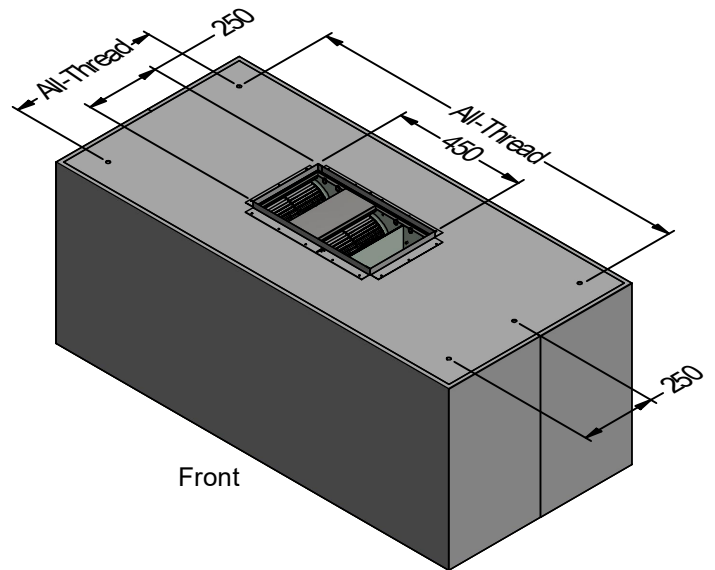

Model	BUR 1000L-2	BUR 1200L-2	Model	BUR 1000L-2	BUR 1200L-2
Body Width	1000mm	1200mm	Filter Size	290mm x 250mm	270mm x 250mm
Motor Box / Flue Width	N/A	N/A	Conversion Top/Back Back/Top	NO	NO
Motor Qty	2	2	Electrical Connection	10 Amp Lead	10 Amp Lead
LED Light	Cool	Cool	Minimum Height (H =)	400mm	400mm
Nightlight	YES	YES	Maximum Height (H =)	1450mm	1450mm
Light Qty	2	3	PowderKote [®] Available	YES	YES
Light Centres	430mm	380mm	All-thread Fixing Centres	500mm x 800mm	500mm x 1000mm
Filter Qty	6	8	Corner Type	Square	Square
I-xy** Series			Condari Pty Ltd.	Version: G 06/10/2021F Page 1 of 2	

Model	BUR 1200L-3	BUR 1500L-3	Model	BUR 1200L-3	BUR 1500L-3
Body Width	1200mm	1500mm	Filter Size	270mm x 250mm	270mm x 250mm
Motor Box / Flue Width	N/A	N/A	Conversion Top/Back Back/Top	NO	NO
Motor Qty	3	3	Electrical Connection	10 Amp Lead	10 Amp Lead
LED Light	Cool	Cool	Minimum Height (H =)	400mm	400mm
Nightlight	YES	YES	Maximum Height (H =)	1450mm	1450mm
Light Qty	3	3	PowderKote® Available	YES	YES
Light Centres	380mm	510mm	All-thread Fixing Centres	500mm x 1000mm	500mm x 1300mm
Filter Qty	8	10	Corner Type	Square	Square
I-xy** Series			Condari Pty Ltd.	Version: G 06/10/2021F Page 2 of 2	