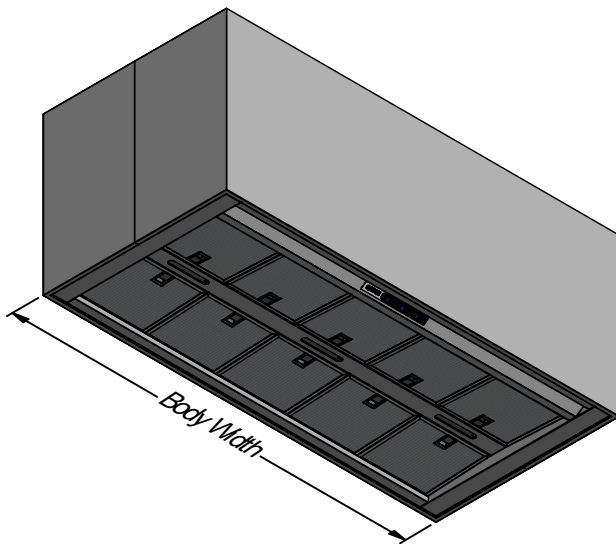

Model	BUR 1000L-2	BUR 1200L-2	Model	BUR 1000L-2	BUR 1200L-2
Body Width	1000mm	1200mm	Filter Size	290mm x 250mm	270mm x 250mm
Motor Box / Flue Width	N/A	N/A	Conversion Top/Back Back/Top	NO	NO
Motor Qty	2	2	Electrical Connection	10 Amp Lead	10 Amp Lead
LED Light	Cool	Cool	Minimum Height (H =)	400mm	400mm
Nightlight	YES	YES	Maximum Height (H =)	1450mm	1450mm
Light Qty	2	3	PowderKote [®] Available	YES	YES
Light Centres	430mm	380mm	All-thread Fixing Centres	500mm x 800mm	500mm x 1000mm
Filter Qty	6	8	Corner Type	Square	Square
I-xy** Series			Condari Pty Ltd.	Version: G 06/10/2021F Page 1 of 2	

Model	BUR 1200L-3	BUR 1500L-3	Model	BUR 1200L-3	BUR 1500L-3
Body Width	1200mm	1500mm	Filter Size	270mm x 250mm	270mm x 250mm
Motor Box / Flue Width	N/A	N/A	Conversion Top/Back Back/Top	NO	NO
Motor Qty	3	3	Electrical Connection	10 Amp Lead	10 Amp Lead
LED Light	Cool	Cool	Minimum Height (H =)	400mm	400mm
Nightlight	YES	YES	Maximum Height (H =)	1450mm	1450mm
Light Qty	3	3	PowderKote® Available	YES	YES
Light Centres	380mm	510mm	All-thread Fixing Centres	500mm x 1000mm	500mm x 1300mm
Filter Qty	8	10	Corner Type	Square	Square
I-xy** Series			Condari Pty Ltd.	Version: G 06/10/2021F Page 2 of 2	