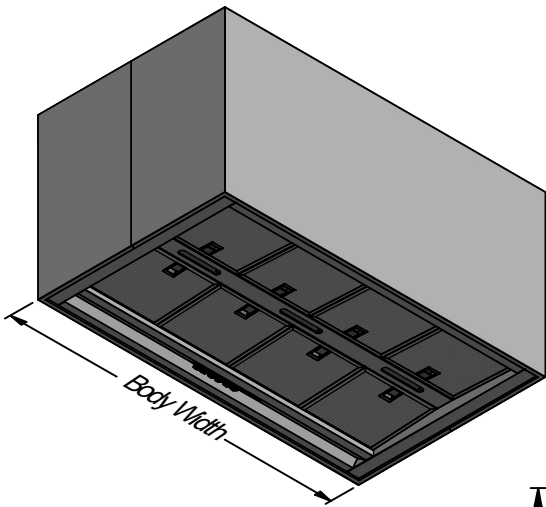

Model	BUR 1000L-2	BUR 1200L-2	Model	BUR 1000L-2	BUR 1200L-2
Body Width	1000mm	1200mm	Filter Size	290mm x 250mm	270mm x 250mm
Motor Box / Flue Width	N/A	N/A	Conversion Top/Back Back/Top	NO	NO
Motor Qty	2	2	Electrical Connection	10 Amp Lead	10 Amp Lead
LED Light	Cool	Cool	Minimum Height (H =)	400mm	400mm
Nightlight	YES	YES	Maximum Height (H =)	1450mm	1450mm
Light Qty	2	3	PowderKote [®] Available	YES	YES
Light Centres	430mm	380mm	All-thread Fixing Centres	500mm x 800mm	500mm x 1000mm
Filter Qty	6	8	Corner Type	Square	Square
I-xy** Series			Condari Pty Ltd.	Version: G 06/10/2021F Page 1 of 2	

Model	BUR 1200L-3	BUR 1500L-3	Model	BUR 1200L-3	BUR 1500L-3
Body Width	1200mm	1500mm	Filter Size	270mm x 250mm	270mm x 250mm
Motor Box / Flue Width	N/A	N/A	Conversion Top/Back Back/Top	NO	NO
Motor Qty	3	3	Electrical Connection	10 Amp Lead	10 Amp Lead
LED Light	Cool	Cool	Minimum Height (H =)	400mm	400mm
Nightlight	YES	YES	Maximum Height (H =)	1450mm	1450mm
Light Qty	3	3	PowderKote® Available	YES	YES
Light Centres	380mm	510mm	All-thread Fixing Centres	500mm x 1000mm	500mm x 1300mm
Filter Qty	8	10	Corner Type	Square	Square
I-xy** Series			Condari Pty Ltd.	Version: G 06/10/2021F Page 2 of 2	