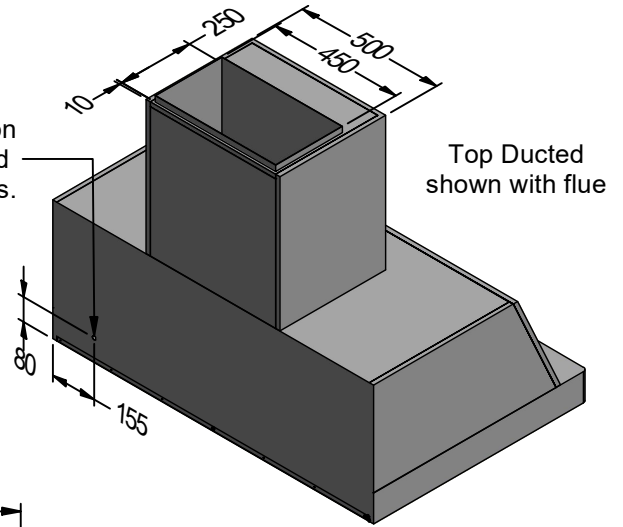

BALTIMORE COMES TOP DUCTED AND CAN BE CONVERTED TO BACK DUCTED ON SITE BY THE INSTALLER.

Power entry location for standard BAL models.

Top Ducted shown with flue

Back Ducted Remotely Switched

Power entry location for remotely switched BAL models.

Back Ducted shown with flue

PLEASE NOTE "R" AT THE END OF THE MODEL No. DENOTES REMOTELY SWITCHED FOR REMOTELY SWITCHED MODELS SWITCHING IS NOT SUPPLIED ELECTRICAL CONNECTION IS MADE AT JUNCTION BOX INSIDE RANGEHOOD

Model	BAL 1200L-3 BAL 1200L-3 R	BAL 1500L-3 BAL 1500L-3 R	Model	BAL 1200L-3 BAL 1200L-3 R	BAL 1500L-3 BAL 1500L-3 R
Body Width	1200mm	1500mm	Filter Size	272mm x 290mm	459mm x 290mm
Motor Box / Flue Width	500mm	500mm	Conversion Top/Back Back/Top	YES	YES
Motor Qty	3	3	Electrical Connection	Junction Box	Junction Box
LED Light	Cool	Cool	Minimum Height (H =)	N/A	N/A
Nightlight	NO	NO	Maximum Height (H =)	N/A	N/A
Light Qty	2	3	PowderKote® Available	N/A	N/A
Light Centres	545mm	459mm	All-thread Fixing Centres	N/A	N/A
Filter Qty	8	6	Corner Type	Round	Round
WM-xy** Series			Condari Pty Ltd.	Version: J 07/04/2022F	Page 1 of 1