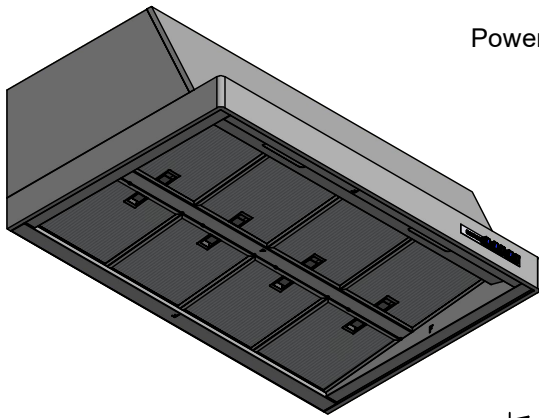

BALTIMORE COMES TOP DUCTED AND CAN BE CONVERTED TO BACK DUCTED ON SITE BY THE INSTALLER.

Power entry location for standard BAL models.

Top Ducted shown with flue

Back Ducted Remotely Switched

Power entry location for remotely switched BAL models.

Back Ducted shown with flue

PLEASE NOTE "R" AT THE END OF THE MODEL No. DENOTES REMOTELY SWITCHED FOR REMOTELY SWITCHED MODELS SWITCHING IS NOT SUPPLIED ELECTRICAL CONNECTION IS MADE AT JUNCTION BOX INSIDE RANGEHOOD

Model	BAL 1200L-3 BAL 1200L-3 R	BAL 1500L-3 BAL 1500L-3 R	Model	BAL 1200L-3 BAL 1200L-3 R	BAL 1500L-3 BAL 1500L-3 R
Body Width	1200mm	1500mm	Filter Size	272mm x 290mm	459mm x 290mm
Motor Box / Flue Width	500mm	500mm	Conversion Top/Back Back/Top	YES	YES
Motor Qty	3	3	Electrical Connection	Junction Box	Junction Box
LED Light	Cool	Cool	Minimum Height (H =)	N/A	N/A
Nightlight	NO	NO	Maximum Height (H =)	N/A	N/A
Light Qty	2	3	PowderKote® Available	N/A	N/A
Light Centres	545mm	459mm	All-thread Fixing Centres	N/A	N/A
Filter Qty	8	6	Corner Type	Round	Round
WM-xy** Series			Condari Pty Ltd.	Version: J 07/04/2022F	Page 1 of 1