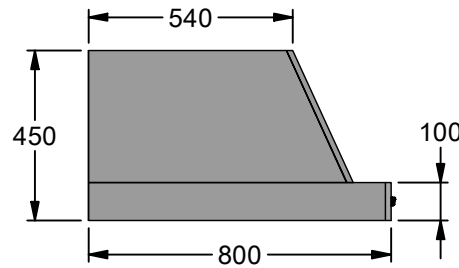

BALTIMORE COMES TOP DUCTED AND CAN BE CONVERTED TO BACK DUCTED ON SITE BY THE INSTALLER.

Power entry location for standard BAL models.

Top Ducted shown with flue

Back Ducted Remotely Switched

Power entry location for remotely switched BAL models.

Back Ducted shown with flue

PLEASE NOTE "R" AT THE END OF THE MODEL No. DENOTES REMOTELY SWITCHED FOR REMOTELY SWITCHED MODELS SWITCHING IS NOT SUPPLIED ELECTRICAL CONNECTION IS MADE AT JUNCTION BOX INSIDE RANGEHOOD

Model	BAL 1200L-3 BAL 1200L-3 R	BAL 1500L-3 BAL 1500L-3 R	Model	BAL 1200L-3 BAL 1200L-3 R	BAL 1500L-3 BAL 1500L-3 R
Body Width	1200mm	1500mm	Filter Size	272mm x 290mm	459mm x 290mm
Motor Box / Flue Width	500mm	500mm	Conversion Top/Back Back/Top	YES	YES
Motor Qty	3	3	Electrical Connection	Junction Box	Junction Box
LED Light	Cool	Cool	Minimum Height (H =)	N/A	N/A
Nightlight	NO	NO	Maximum Height (H =)	N/A	N/A
Light Qty	2	3	PowderKote® Available	N/A	N/A
Light Centres	545mm	459mm	All-thread Fixing Centres	N/A	N/A
Filter Qty	8	6	Corner Type	Round	Round
WM-xy** Series			Condari Pty Ltd.	Version: J 07/04/2022F	Page 1 of 1