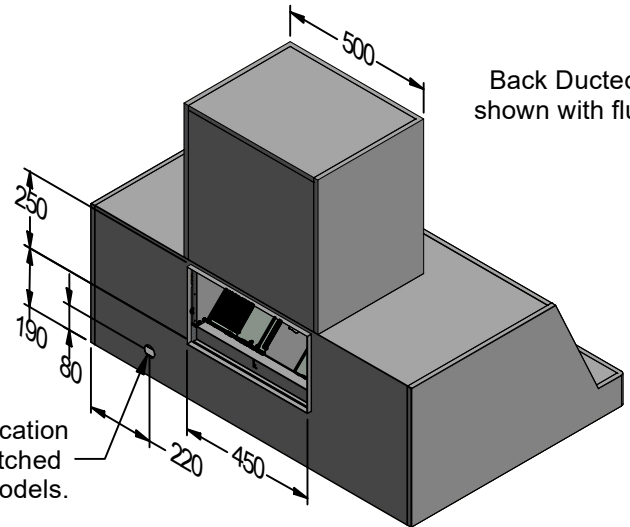

BALTIMORE COMES TOP DUCTED AND CAN BE CONVERTED TO BACK DUCTED ON SITE BY THE INSTALLER.

Power entry location for standard BAL models.

Top Ducted shown with flue

Back Ducted Remotely Switched

Power entry location for remotely switched BAL models.

Back Ducted shown with flue

PLEASE NOTE "R" AT THE END OF THE MODEL No. DENOTES REMOTELY SWITCHED FOR REMOTELY SWITCHED MODELS SWITCHING IS NOT SUPPLIED ELECTRICAL CONNECTION IS MADE AT JUNCTION BOX INSIDE RANGEHOOD

Model	BAL 1200L-3 BAL 1200L-3 R	BAL 1500L-3 BAL 1500L-3 R	Model	BAL 1200L-3 BAL 1200L-3 R	BAL 1500L-3 BAL 1500L-3 R
Body Width	1200mm	1500mm	Filter Size	272mm x 290mm	459mm x 290mm
Motor Box / Flue Width	500mm	500mm	Conversion Top/Back Back/Top	YES	YES
Motor Qty	3	3	Electrical Connection	Junction Box	Junction Box
LED Light	Cool	Cool	Minimum Height (H =)	N/A	N/A
Nightlight	NO	NO	Maximum Height (H =)	N/A	N/A
Light Qty	2	3	PowderKote® Available	N/A	N/A
Light Centres	545mm	459mm	All-thread Fixing Centres	N/A	N/A
Filter Qty	8	6	Corner Type	Round	Round
WM-xy** Series			Condari Pty Ltd.	Version: J 07/04/2022F	Page 1 of 1