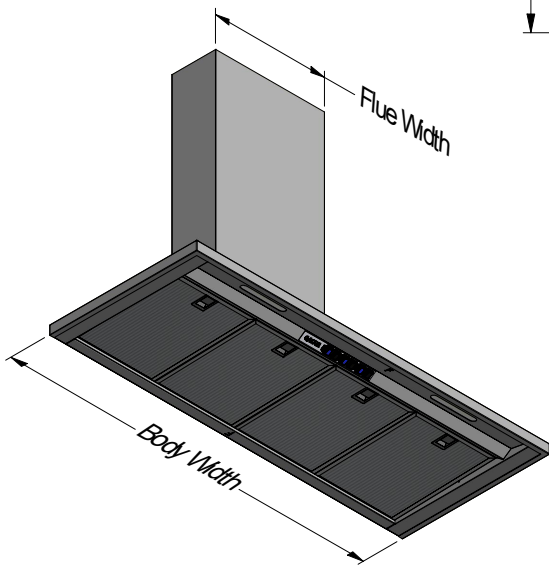

Model	600HL-1	700HL-1	900HL-1	Model	600HL-1	700HL-1	900HL-1
Body Width	600mm	700mm	900mm	Filter Size	272mm x 355mm	290mm x 355mm	272mm x 355mm
Motor Box / Flue Width	240mm	240mm	240mm	Conversion Top/Back Back/Top	NO	NO	NO
Motor Qty	1	1	1	Electrical Connection	Junction Box	Junction Box	Junction Box
LED Light	Cool	Cool	Cool	Power Entry Vertical	150mm	130mm	150mm
Nightlight	YES	YES	YES	Power Entry Horizontal	125mm	135mm	210mm
Light Qty	2	2	2	PowderKote® Available	N/A	N/A	N/A
Light Centres	310mm	310mm	510mm	Outlet Spacing	N/A	N/A	N/A
Filter Qty	2	2	3	Corner Type	Square	Square	Square
WM-xy** Series				Condari Pty Ltd.	Version:J 03/10/2022F		Page 1 of 2

Available Lengths:  
DLE-2-600  
DLE-2-900  
DLE-2-1200  
DLE-2-1500

Model	1000HL-2	1200HL-2	Model	1000HL-2	1200HL-2
Body Width	1000mm	1200mm	Filter Size	290mm x 355mm	272mm x 355mm
Motor Box / Flue Width	370mm	370mm	Conversion Top/Back Back/Top	NO	NO
Motor Qty	2	2	Electrical Connection	Junction Box	Junction Box
LED Light	Cool	Cool	Power Entry Vertical	130mm	190mm
Nightlight	YES	YES	Power Entry Horizontal	150mm	250mm
Light Qty	2	2	PowderKote® Available All-thread Fixing Centres	N/A	N/A
Light Centres	510mm	648mm	Corner Type	Square	Square
Filter Qty	3	4			
WM-xy** Series			Condari Pty Ltd.	Version: J 03/10/2022F	Page 2 of 2