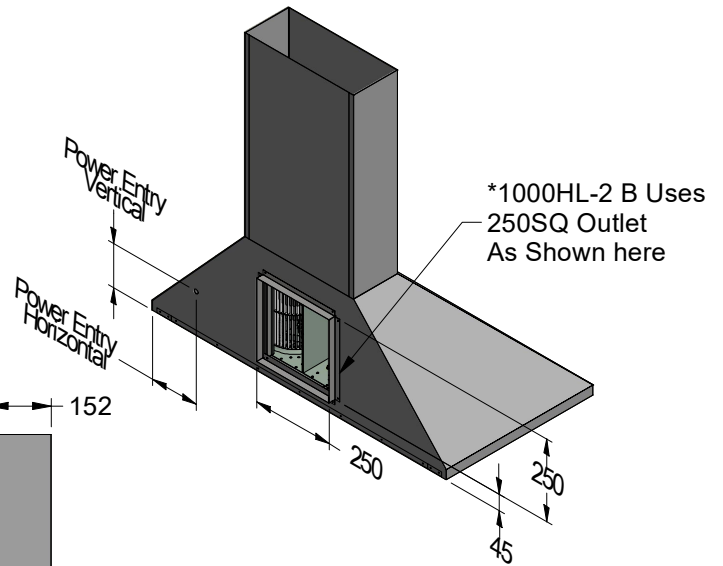

Model	600HL-1	700HL-1	900HL-1	Model	600HL-1	700HL-1	900HL-1
Body Width	600mm	700mm	900mm	Filter Size	272mm x 355mm	290mm x 355mm	272mm x 355mm
Motor Box / Flue Width	240mm	240mm	240mm	Conversion Top/Back Back/Top	NO	NO	NO
Motor Qty	1	1	1	Electrical Connection	Junction Box	Junction Box	Junction Box
LED Light	Cool	Cool	Cool	Power Entry Vertical	150mm	130mm	150mm
Nightlight	YES	YES	YES	Power Entry Horizontal	125mm	135mm	210mm
Light Qty	2	2	2	PowderKote® Available	N/A	N/A	N/A
Light Centres	310mm	310mm	510mm	Outlet Spacing	N/A	N/A	N/A
Filter Qty	2	2	3	Corner Type	Square	Square	Square
WM-xy** Series				Condari Pty Ltd.	Version:J 03/10/2022F		Page 1 of 2

Available Lengths:  
DLE-2-600  
DLE-2-900  
DLE-2-1200  
DLE-2-1500

Model	1000HL-2	1200HL-2	Model	1000HL-2	1200HL-2
Body Width	1000mm	1200mm	Filter Size	290mm x 355mm	272mm x 355mm
Motor Box / Flue Width	370mm	370mm	Conversion Top/Back Back/Top	NO	NO
Motor Qty	2	2	Electrical Connection	Junction Box	Junction Box
LED Light	Cool	Cool	Power Entry Vertical	130mm	190mm
Nightlight	YES	YES	Power Entry Horizontal	150mm	250mm
Light Qty	2	2	PowderKote® Available All-thread Fixing Centres	N/A	N/A
Light Centres	510mm	648mm	Corner Type	Square	Square
Filter Qty	3	4			
WM-xy** Series			Condari Pty Ltd.	Version: J 03/10/2022F	Page 2 of 2