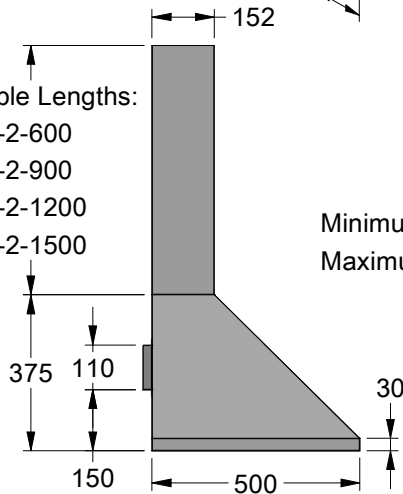

Model	600HL-1	700HL-1	900HL-1	Model	600HL-1	700HL-1	900HL-1
Body Width	600mm	700mm	900mm	Filter Size	272mm x 355mm	290mm x 355mm	272mm x 355mm
Motor Box / Flue Width	240mm	240mm	240mm	Conversion Top/Back Back/Top	NO	NO	NO
Motor Qty	1	1	1	Electrical Connection	Junction Box	Junction Box	Junction Box
LED Light	Cool	Cool	Cool	Power Entry Vertical	150mm	130mm	150mm
Nightlight	YES	YES	YES	Power Entry Horizontal	125mm	135mm	210mm
Light Qty	2	2	2	PowderKote® Available	N/A	N/A	N/A
Light Centres	310mm	310mm	510mm	Outlet Spacing	N/A	N/A	N/A
Filter Qty	2	2	3	Corner Type	Square	Square	Square
WM-xy** Series				Condari Pty Ltd.	Version:J 03/10/2022F		Page 1 of 2

Available Lengths:  
DLE-2-600  
DLE-2-900  
DLE-2-1200  
DLE-2-1500

Model	1000HL-2	1200HL-2	Model	1000HL-2	1200HL-2
Body Width	1000mm	1200mm	Filter Size	290mm x 355mm	272mm x 355mm
Motor Box / Flue Width	370mm	370mm	Conversion Top/Back Back/Top	NO	NO
Motor Qty	2	2	Electrical Connection	Junction Box	Junction Box
LED Light	Cool	Cool	Power Entry Vertical	130mm	190mm
Nightlight	YES	YES	Power Entry Horizontal	150mm	250mm
Light Qty	2	2	PowderKote® Available All-thread Fixing Centres	N/A	N/A
Light Centres	510mm	648mm	Corner Type	Square	Square
Filter Qty	3	4			
WM-xy** Series			Condari Pty Ltd.	Version: J 03/10/2022F	Page 2 of 2