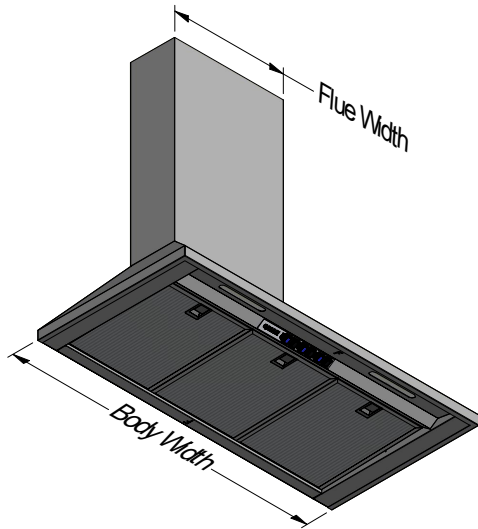

Model	600HL-1	700HL-1	900HL-1	Model	600HL-1	700HL-1	900HL-1
Body Width	600mm	700mm	900mm	Filter Size	272mm x 355mm	290mm x 355mm	272mm x 355mm
Motor Box / Flue Width	240mm	240mm	240mm	Conversion Top/Back Back/Top	NO	NO	NO
Motor Qty	1	1	1	Electrical Connection	Junction Box	Junction Box	Junction Box
LED Light	Cool	Cool	Cool	Power Entry Vertical	150mm	130mm	150mm
Nightlight	YES	YES	YES	Power Entry Horizontal	125mm	135mm	210mm
Light Qty	2	2	2	PowderKote® Available	N/A	N/A	N/A
Light Centres	310mm	310mm	510mm	Outlet Spacing	N/A	N/A	N/A
Filter Qty	2	2	3	Corner Type	Square	Square	Square
WM-xy** Series				Condari Pty Ltd.	Version:J 03/10/2022F		Page 1 of 2

Available Lengths:  
DLE-2-600  
DLE-2-900  
DLE-2-1200  
DLE-2-1500

Model	1000HL-2	1200HL-2	Model	1000HL-2	1200HL-2
Body Width	1000mm	1200mm	Filter Size	290mm x 355mm	272mm x 355mm
Motor Box / Flue Width	370mm	370mm	Conversion Top/Back Back/Top	NO	NO
Motor Qty	2	2	Electrical Connection	Junction Box	Junction Box
LED Light	Cool	Cool	Power Entry Vertical	130mm	190mm
Nightlight	YES	YES	Power Entry Horizontal	150mm	250mm
Light Qty	2	2	PowderKote® Available All-thread Fixing Centres	N/A	N/A
Light Centres	510mm	648mm	Corner Type	Square	Square
Filter Qty	3	4			
WM-xy** Series			Condari Pty Ltd.	Version: J 03/10/2022F	Page 2 of 2