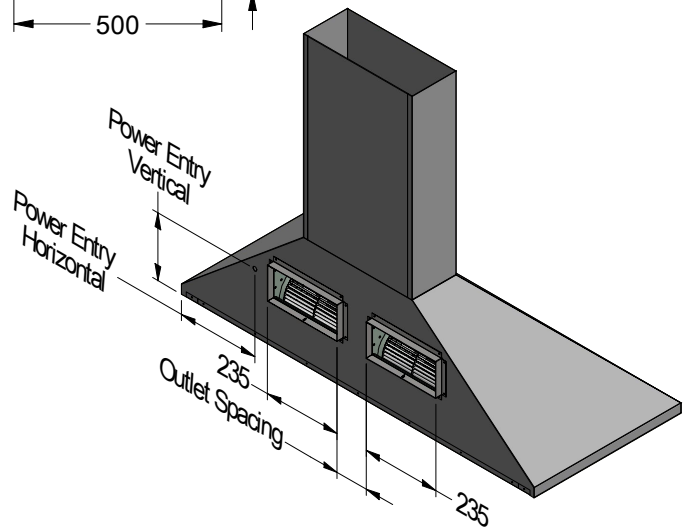

Model	600HL-1	700HL-1	900HL-1	Model	600HL-1	700HL-1	900HL-1
Body Width	600mm	700mm	900mm	Filter Size	272mm x 355mm	290mm x 355mm	272mm x 355mm
Motor Box / Flue Width	240mm	240mm	240mm	Conversion Top/Back Back/Top	NO	NO	NO
Motor Qty	1	1	1	Electrical Connection	Junction Box	Junction Box	Junction Box
LED Light	Cool	Cool	Cool	Power Entry Vertical	150mm	130mm	150mm
Nightlight	YES	YES	YES	Power Entry Horizontal	125mm	135mm	210mm
Light Qty	2	2	2	PowderKote® Available	N/A	N/A	N/A
Light Centres	310mm	310mm	510mm	Outlet Spacing	N/A	N/A	N/A
Filter Qty	2	2	3	Corner Type	Square	Square	Square
WM-xy** Series				Condari Pty Ltd.	Version:J 03/10/2022F		Page 1 of 2

Available Lengths:  
DLE-2-600  
DLE-2-900  
DLE-2-1200  
DLE-2-1500

Model	1000HL-2	1200HL-2	Model	1000HL-2	1200HL-2
Body Width	1000mm	1200mm	Filter Size	290mm x 355mm	272mm x 355mm
Motor Box / Flue Width	370mm	370mm	Conversion Top/Back Back/Top	NO	NO
Motor Qty	2	2	Electrical Connection	Junction Box	Junction Box
LED Light	Cool	Cool	Power Entry Vertical	130mm	190mm
Nightlight	YES	YES	Power Entry Horizontal	150mm	250mm
Light Qty	2	2	PowderKote® Available All-thread Fixing Centres	N/A	N/A
Light Centres	510mm	648mm	Corner Type	Square	Square
Filter Qty	3	4			
WM-xy** Series			Condari Pty Ltd.	Version: J 03/10/2022F	Page 2 of 2