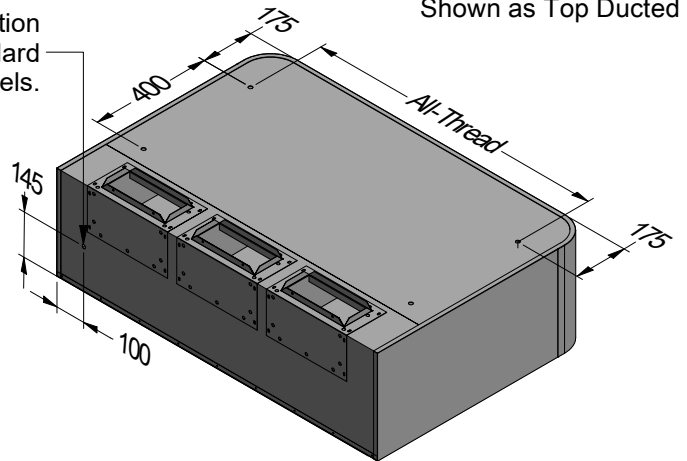

PLEASE CONTACT YOUR LOCAL QASAIR RETAILER FOR DUCTING.  
CLIFTON COMES TOP DUCTED AND CAN BE CONVERTED TO BACK DUCTING ON SITE BY THE INSTALLER.

Side Switching

Power entry location for standard CLI models.

Shown as Top Ducted

Remotely Switched

Power entry location for remotely switched CLI models.

Shown as Back Ducted

PLEASE NOTE "R" AT THE END OF THE MODEL NO. DENOTES REMOTELY SWITCHED  
FOR REMOTELY SWITCHED MODELS SWITCHING IS NOT SUPPLIED  
ELECTRICAL CONNECTION IS MADE AT JUNCTION BOX INSIDE RANGEHOOD

Model	CLI 1200L-3 CLI 1200L-3 R	CLI 1500L-3 CLI 1500L-3 R	Model	CLI 1200L-3 CLI 1200L-3 R	CLI 1500L-3 CLI 1500L-3 R
Body Width	1200mm	1500mm	Filter Size	272mm x 290mm	272mm x 290mm
Motor Box / Flue Width	N/A	N/A	Conversion Top/Back Back/Top	YES	YES
Motor Qty	3	3	Electrical Connection	Junction Box	Junction Box
LED Light	Cool	Cool	Minimum Height (H =)	N/A	N/A
Nightlight	NO	NO	Maximum Height (H =)	N/A	N/A
Light Qty	2	3	Coating Available	N/A	N/A
Light Centres	545mm	459mm	All-thread Fixing Centres	1000mm	1300mm
Filter Qty	8	10	Corner Type	Round	Round
ACWMLR			Condari Pty Ltd.	Version: A 11/10/2023F	Page 1 of 1