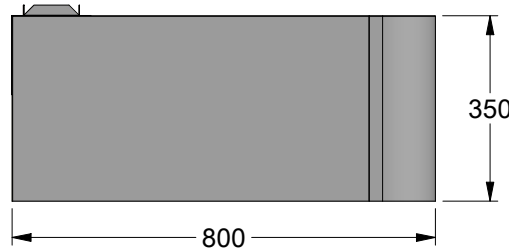

PLEASE CONTACT YOUR LOCAL QASAIR RETAILER FOR DUCTING.  
CLIFTON COMES TOP DUCTED AND CAN BE CONVERTED TO BACK DUCTING ON SITE BY THE INSTALLER.

Side Switching

Power entry location for standard CLI models.

Shown as Top Ducted

Remotely Switched

Power entry location for remotely switched CLI models.

Shown as Back Ducted

PLEASE NOTE "R" AT THE END OF THE MODEL NO. DENOTES REMOTELY SWITCHED  
FOR REMOTELY SWITCHED MODELS SWITCHING IS NOT SUPPLIED  
ELECTRICAL CONNECTION IS MADE AT JUNCTION BOX INSIDE RANGEHOOD

Model	CLI 1200L-3 CLI 1200L-3 R	CLI 1500L-3 CLI 1500L-3 R	Model	CLI 1200L-3 CLI 1200L-3 R	CLI 1500L-3 CLI 1500L-3 R
Body Width	1200mm	1500mm	Filter Size	272mm x 290mm	272mm x 290mm
Motor Box / Flue Width	N/A	N/A	Conversion Top/Back Back/Top	YES	YES
Motor Qty	3	3	Electrical Connection	Junction Box	Junction Box
LED Light	Cool	Cool	Minimum Height (H =)	N/A	N/A
Nightlight	NO	NO	Maximum Height (H =)	N/A	N/A
Light Qty	2	3	Coating Available	N/A	N/A
Light Centres	545mm	459mm	All-thread Fixing Centres	1000mm	1300mm
Filter Qty	8	10	Corner Type	Round	Round
ACWMLR			Condari Pty Ltd.	Version: A 11/10/2023F	Page 1 of 1