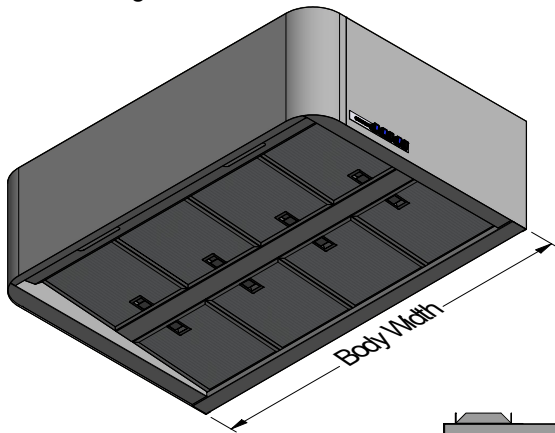

PLEASE CONTACT YOUR LOCAL QASAIR RETAILER FOR DUCTING.  
CLIFTON COMES TOP DUCTED AND CAN BE CONVERTED TO BACK DUCTING ON SITE BY THE INSTALLER.

Side Switching

Power entry location for standard CLI models.

Shown as Top Ducted

Remotely Switched

Power entry location for remotely switched CLI models.

Shown as Back Ducted

PLEASE NOTE "R" AT THE END OF THE MODEL NO. DENOTES REMOTELY SWITCHED  
FOR REMOTELY SWITCHED MODELS SWITCHING IS NOT SUPPLIED  
ELECTRICAL CONNECTION IS MADE AT JUNCTION BOX INSIDE RANGEHOOD

Model	CLI 1200L-3 CLI 1200L-3 R	CLI 1500L-3 CLI 1500L-3 R	Model	CLI 1200L-3 CLI 1200L-3 R	CLI 1500L-3 CLI 1500L-3 R
Body Width	1200mm	1500mm	Filter Size	272mm x 290mm	272mm x 290mm
Motor Box / Flue Width	N/A	N/A	Conversion Top/Back Back/Top	YES	YES
Motor Qty	3	3	Electrical Connection	Junction Box	Junction Box
LED Light	Cool	Cool	Minimum Height (H =)	N/A	N/A
Nightlight	NO	NO	Maximum Height (H =)	N/A	N/A
Light Qty	2	3	Coating Available	N/A	N/A
Light Centres	545mm	459mm	All-thread Fixing Centres	1000mm	1300mm
Filter Qty	8	10	Corner Type	Round	Round
ACWMLR			Condari Pty Ltd.	Version: A 11/10/2023F	Page 1 of 1