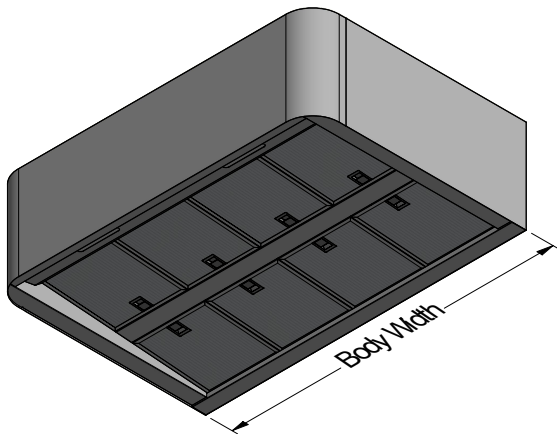

PLEASE CONTACT YOUR LOCAL QASAIR RETAILER FOR DUCTING.  
CLIFTON COMES TOP DUCTED AND CAN BE CONVERTED TO BACK DUCTING ON SITE BY THE INSTALLER.

Side Switching

Power entry location for standard CLI models.

Shown as Top Ducted

Remotely Switched

Power entry location for remotely switched CLI models.

Shown as Back Ducted

PLEASE NOTE "R" AT THE END OF THE MODEL NO. DENOTES REMOTELY SWITCHED  
FOR REMOTELY SWITCHED MODELS SWITCHING IS NOT SUPPLIED  
ELECTRICAL CONNECTION IS MADE AT JUNCTION BOX INSIDE RANGEHOOD

Model	CLI 1200L-3 CLI 1200L-3 R	CLI 1500L-3 CLI 1500L-3 R	Model	CLI 1200L-3 CLI 1200L-3 R	CLI 1500L-3 CLI 1500L-3 R
Body Width	1200mm	1500mm	Filter Size	272mm x 290mm	272mm x 290mm
Motor Box / Flue Width	N/A	N/A	Conversion Top/Back Back/Top	YES	YES
Motor Qty	3	3	Electrical Connection	Junction Box	Junction Box
LED Light	Cool	Cool	Minimum Height (H =)	N/A	N/A
Nightlight	NO	NO	Maximum Height (H =)	N/A	N/A
Light Qty	2	3	Coating Available	N/A	N/A
Light Centres	545mm	459mm	All-thread Fixing Centres	1000mm	1300mm
Filter Qty	8	10	Corner Type	Round	Round
ACWMLR			Condari Pty Ltd.	Version: A 11/10/2023F	Page 1 of 1