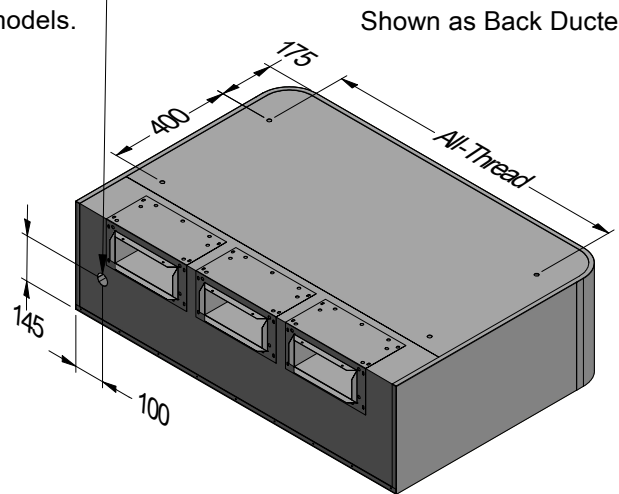

PLEASE CONTACT YOUR LOCAL QASAIR RETAILER FOR DUCTING.  
CLIFTON COMES TOP DUCTED AND CAN BE CONVERTED TO BACK DUCTING ON SITE BY THE INSTALLER.

Side Switching

Power entry location for standard CLI models.

Shown as Top Ducted

Remotely Switched

Power entry location for remotely switched CLI models.

Shown as Back Ducted

PLEASE NOTE "R" AT THE END OF THE MODEL NO. DENOTES REMOTELY SWITCHED  
FOR REMOTELY SWITCHED MODELS SWITCHING IS NOT SUPPLIED  
ELECTRICAL CONNECTION IS MADE AT JUNCTION BOX INSIDE RANGEHOOD

Model	CLI 1200L-3 CLI 1200L-3 R	CLI 1500L-3 CLI 1500L-3 R	Model	CLI 1200L-3 CLI 1200L-3 R	CLI 1500L-3 CLI 1500L-3 R
Body Width	1200mm	1500mm	Filter Size	272mm x 290mm	272mm x 290mm
Motor Box / Flue Width	N/A	N/A	Conversion Top/Back Back/Top	YES	YES
Motor Qty	3	3	Electrical Connection	Junction Box	Junction Box
LED Light	Cool	Cool	Minimum Height (H =)	N/A	N/A
Nightlight	NO	NO	Maximum Height (H =)	N/A	N/A
Light Qty	2	3	Coating Available	N/A	N/A
Light Centres	545mm	459mm	All-thread Fixing Centres	1000mm	1300mm
Filter Qty	8	10	Corner Type	Round	Round
ACWMLR			Condari Pty Ltd.	Version: A 11/10/2023F	Page 1 of 1