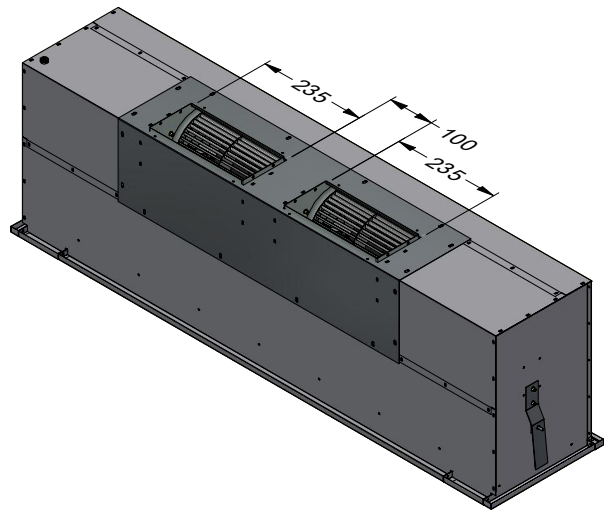

Model	NDCH 90L-1	NDCH 90L-2	Model	NDCH 90L-1	NDCH 90L-2
Body Width	900mm	900mm	Filter Size	340mm x 260mm	340mm x 260mm
Motor Box / Flue Width	880mm	880mm	Conversion Top/Back Back/Top	YES	YES
Motor Qty	1	2	Electrical Connection	10 Amp Lead	10 Amp Lead
LED Light	Cool	Cool	Minimum Height (H =)	N/A	N/A
Nightlight	YES	YES	Maximum Height (H =)	N/A	N/A
Light Qty	2	2	Coating Available	N/A	N/A
Filter Qty	2	2	All-thread Fixing Centres	N/A	N/A
Model Codes	ACULR-1 AC175ULR-1 AC195ULR-1 AC335ULR-1	ACULR-2 AC175ULR-2 AC195ULR-2 AC335ULR-2	Corner Type	Square	Square
			Condari Pty Ltd.	Version: G 22/06/2026	Page 1 of 2

Model	NDCH 120L-2	Model	NDCH 120L-2
Body Width	1200mm	Filter Size	479mm x 260mm
Motor Box / Flue Width	1180mm	Conversion Top/Back Back/Top	YES
Motor Qty	2	Electrical Connection	10 Amp Lead
LED Light	Cool	Minimum Height (H =)	N/A
Nightlight	YES	Maximum Height (H =)	N/A
Light Qty	2	PowderKote® Available	N/A
Fiter Qty	2	All-thread Fixing Centres	N/A
Model Codes	ACULR-2 AC175ULR-2 AC195ULR-2 AC335ULR-2	Corner Type	Square
		Condari Pty Ltd.	Version: G 22/06/2026 Page 2 of 2