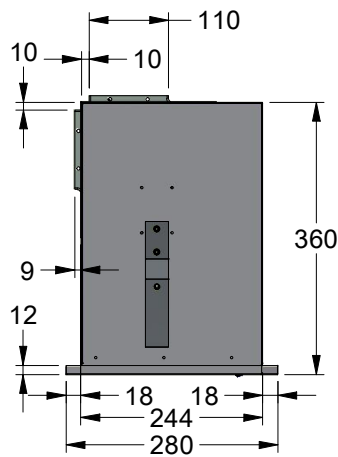

Model	NDCH 90L-1	NDCH 90L-2	Model	NDCH 90L-1	NDCH 90L-2
Body Width	900mm	900mm	Filter Size	340mm x 260mm	340mm x 260mm
Motor Box / Flue Width	880mm	880mm	Conversion Top/Back Back/Top	YES	YES
Motor Qty	1	2	Electrical Connection	10 Amp Lead	10 Amp Lead
LED Light	Cool	Cool	Minimum Height (H =)	N/A	N/A
Nightlight	YES	YES	Maximum Height (H =)	N/A	N/A
Light Qty	2	2	Coating Available	N/A	N/A
Filter Qty	2	2	All-thread Fixing Centres	N/A	N/A
Model Codes	ACULR-1 AC175ULR-1 AC195ULR-1 AC335ULR-1	ACULR-2 AC175ULR-2 AC195ULR-2 AC335ULR-2	Corner Type	Square	Square
			Condari Pty Ltd.	Version: G 22/06/2026	Page 1 of 2

Model	NDCH 120L-2	Model	NDCH 120L-2
Body Width	1200mm	Filter Size	479mm x 260mm
Motor Box / Flue Width	1180mm	Conversion Top/Back Back/Top	YES
Motor Qty	2	Electrical Connection	10 Amp Lead
LED Light	Cool	Minimum Height (H =)	N/A
Nightlight	YES	Maximum Height (H =)	N/A
Light Qty	2	PowderKote® Available	N/A
Fiter Qty	2	All-thread Fixing Centres	N/A
Model Codes	ACULR-2 AC175ULR-2 AC195ULR-2 AC335ULR-2	Corner Type	Square
		Condari Pty Ltd.	Version: G 22/06/2026 Page 2 of 2