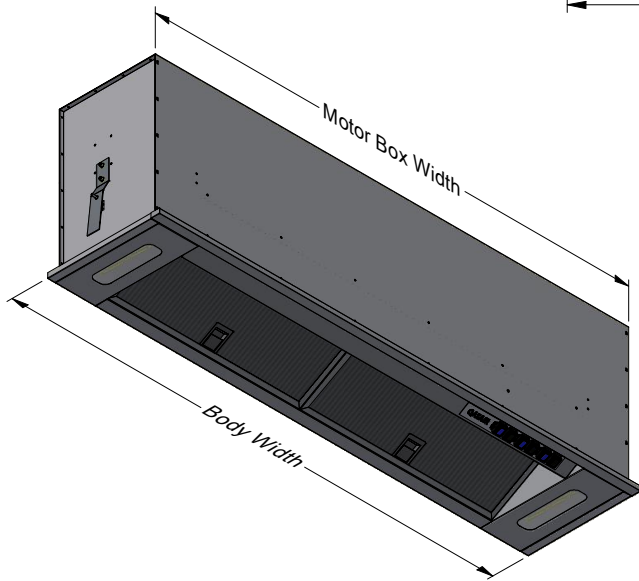

Model	NDCH 90L-1	NDCH 90L-2	Model	NDCH 90L-1	NDCH 90L-2
Body Width	900mm	900mm	Filter Size	340mm x 260mm	340mm x 260mm
Motor Box / Flue Width	880mm	880mm	Conversion Top/Back Back/Top	YES	YES
Motor Qty	1	2	Electrical Connection	10 Amp Lead	10 Amp Lead
LED Light	Cool	Cool	Minimum Height (H =)	N/A	N/A
Nightlight	YES	YES	Maximum Height (H =)	N/A	N/A
Light Qty	2	2	Coating Available	N/A	N/A
Filter Qty	2	2	All-thread Fixing Centres	N/A	N/A
Model Codes	ACULR-1 AC175ULR-1 AC195ULR-1 AC335ULR-1	ACULR-2 AC175ULR-2 AC195ULR-2 AC335ULR-2	Corner Type	Square	Square
			Condari Pty Ltd.	Version: G 22/06/2026	Page 1 of 2

Model	NDCH 120L-2	Model	NDCH 120L-2
Body Width	1200mm	Filter Size	479mm x 260mm
Motor Box / Flue Width	1180mm	Conversion Top/Back Back/Top	YES
Motor Qty	2	Electrical Connection	10 Amp Lead
LED Light	Cool	Minimum Height (H =)	N/A
Nightlight	YES	Maximum Height (H =)	N/A
Light Qty	2	PowderKote® Available	N/A
Fiter Qty	2	All-thread Fixing Centres	N/A
Model Codes	ACULR-2 AC175ULR-2 AC195ULR-2 AC335ULR-2	Corner Type	Square
		Condari Pty Ltd.	Version: G 22/06/2026 Page 2 of 2